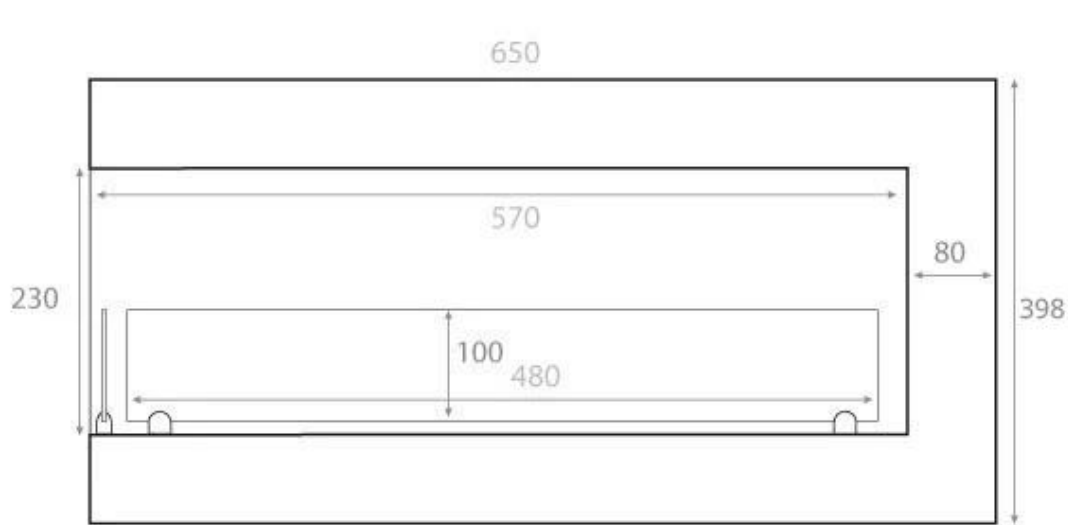

## CORNER FIREPLACE 65 CM - LEFT

BIO-30-026L

Left-sided bioethanol fireplace 65 cm designed for wall installation, allowing you to enjoy the flames from two sides. Made from black powder-coated steel, this fireplace includes two safety glass panels to protect against drafts. The included burner provides up to 7.5 hours of burn time on a full fill of 3 liters of bioethanol. The burner is manual and therefore no power supply is required.

#### Burner

Flame length	38 cm
Requires electricity	No
Burn time	7 hours
Control	Manual
Heat output (max)	2,6 kW
Capacity	3 Litres
Fuel	Bioethanol

#### Size

Height	40 cm
Length/Width	65 cm
Height	39,8 cm
Depth	30 cm
Weight	18 kg

Front

Right

Back

Left