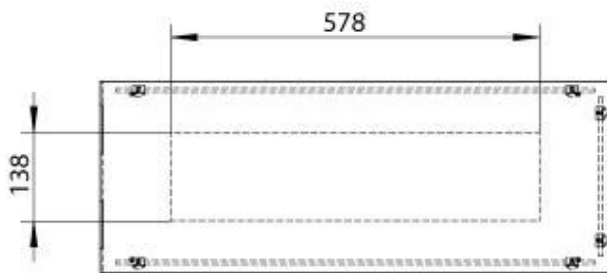

Superior Manual 600