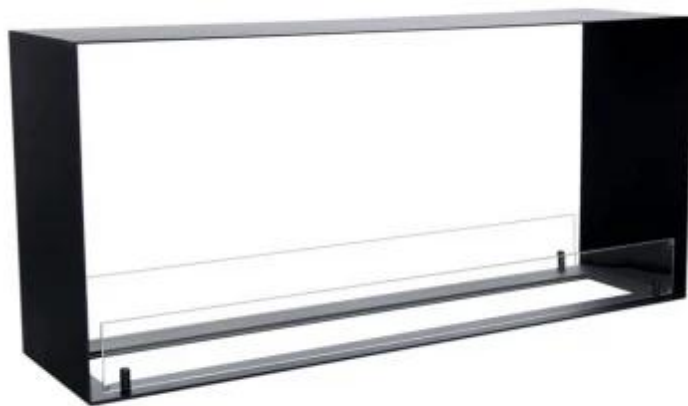

FOCO TWO 1100 MEDIUM

BIO-30-140

Foco Two Medium is a built-in bioethanol fireplace, where it is possible to see the flames from 2 different sides. This model has a width of 110 cm, and it comes with a manual burner with a 6 hour burn time and 6.2 kW heat output.

TECHNICAL SPECIFICATIONS

Appearance

Colour	Black
Glas included	Yes
Materials	Steel

Appearance

Steel thickness	4 mm

Burner - Features

Adjustable	Yes
Burn time	6 hours
Burner type	5 Litre Superior
Control	Manual
Flame length	85 cm
Heat output (max)	6,2 kW
Minimum room size	90 m³
Remote control	Yes (add-on)
Requires electricity	No
Requires electricity	Yes
Usage	0.87 L/h

Size

Depth	30 cm
Height	50 cm
Length/Width	110 cm
Weight	30 kg

Type

Brand	Foco

Type

Flue/chimney	Not required
Fuel	Bioethanol

Type