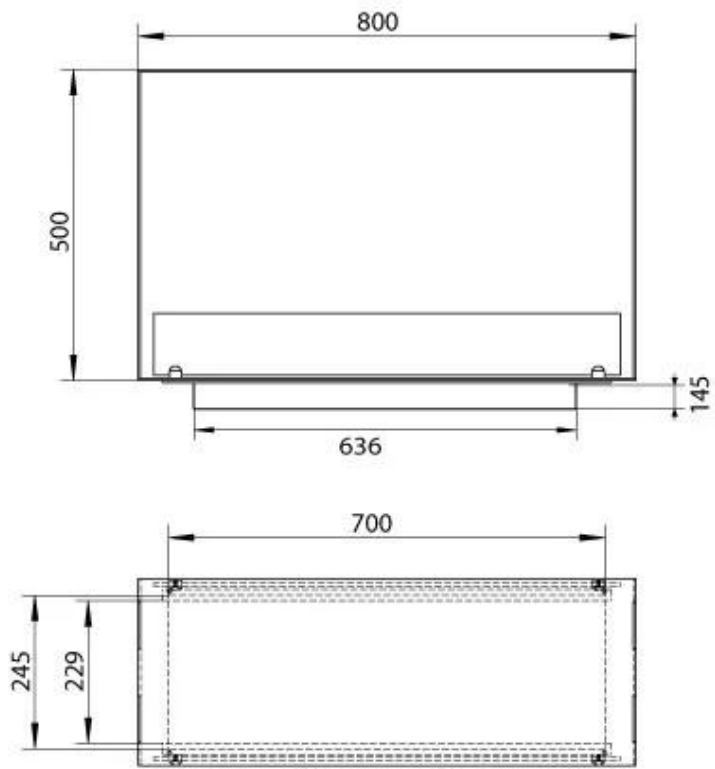

FOCO TWO 800 MEDIUM

BIO-30-139

Foco Two 800 Medium Built-in Bioethanol Fireplace is a 2-sided fireplace allowing you to view the flames from opposite sides. With a width of 80 cm and a depth of 30 cm, it is perfect for wall installation. It comes with a manual burner, offering up to 7.5 hours of burn time. Made of 4 mm thick powder-coated stainless steel, this fireplace features a neutral and timeless design. The tempered glass protects the flames and ensures stability, but can be removed if desired.

TECHNICAL SPECIFICATIONS

Burner - Features

Capacity	3.5 Litres
Control	Manual
Burn time	7.5 hours
Minimum room size	70 m ³
Burner type	3.5 Litre Superior
Flame length	45 cm
Heat output (max)	3,2 kW
Requires electricity	Yes
Requires electricity	No
Remote control	Yes (add-on)
Adjustable flame	Yes
Usage	0.46 L/h

Materials	Steel
Steel thickness	4 mm
Colour	Black
Glas included	Yes

Size

Length/Width	80 cm
Height	50 cm
Depth	30 cm
Weight	25 kg

Automatic burner 700

PrimeFire 700

Superior Manual 600