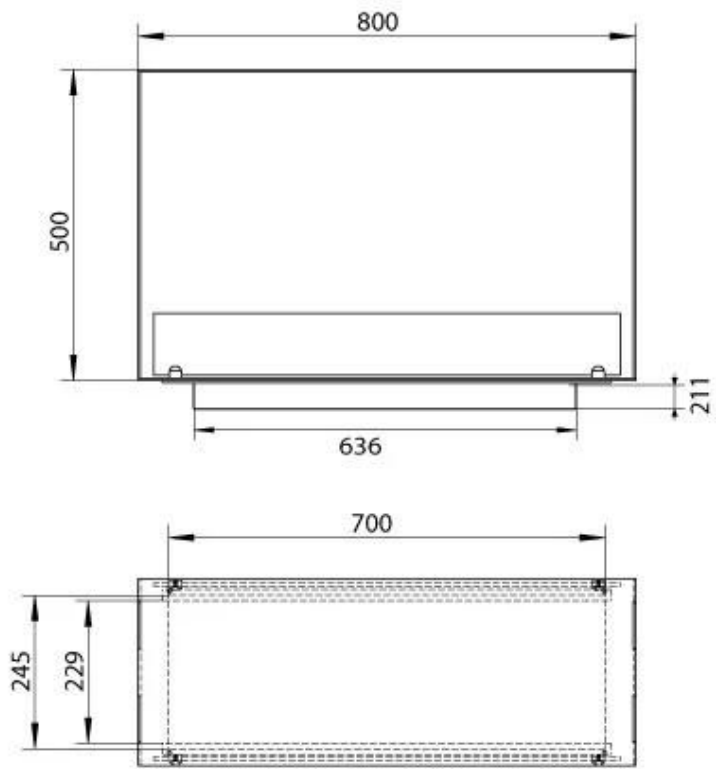

FOCO TWO 800 MEDIUM

BIO-30-139

Foco Two 800 Medium Built-in Bioethanol Fireplace is a 2-sided fireplace allowing you to view the flames from opposite sides. With a width of 80 cm and a depth of 30 cm, it is perfect for wall installation. It comes with a manual burner, offering up to 7.5 hours of burn time. Made of 4 mm thick powder-coated stainless steel, this fireplace features a neutral and timeless design. The tempered glass protects the flames and ensures stability, but can be removed if desired.

TECHNICAL SPECIFICATIONS

Burner - Features

Capacity	3.5 Litres
Control	Manual
Burn time	7.5 hours
Minimum room size	70 m ³
Burner type	3.5 Litre Superior
Flame length	45 cm
Heat output (max)	3,2 kW
Requires electricity	Yes
Requires electricity	No
Remote control	Yes (add-on)
Adjustable flame	Yes
Usage	0.46 L/h

Materials	Steel
Steel thickness	4 mm
Colour	Black
Glas included	Yes

Size

Length/Width	80 cm
Height	50 cm
Depth	30 cm
Weight	25 kg

Automatic burner 700

PrimeFire 700

Superior Manual 600