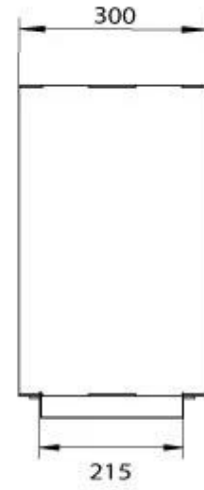

FOCO TWO 800 MEDIUM

BIO-30-139

Foco Two 800 Medium Built-in Bioethanol Fireplace is a 2-sided fireplace allowing you to view the flames from opposite sides. With a width of 80 cm and a depth of 30 cm, it is perfect for wall installation. It comes with a manual burner, offering up to 7.5 hours of burn time. Made of 4 mm thick powder-coated stainless steel, this fireplace features a neutral and timeless design. The tempered glass protects the flames and ensures stability, but can be removed if desired.

TECHNICAL SPECIFICATIONS

Burner - Features

Capacity	3.5 Litres
Control	Manual
Burn time	7.5 hours
Minimum room size	70 m ³
Burner type	3.5 Litre Superior
Flame length	45 cm
Heat output (max)	3,2 kW
Requires electricity	Yes
Requires electricity	No
Remote control	Yes (add-on)
Adjustable flame	Yes
Usage	0.46 L/h

Materials	Steel
Steel thickness	4 mm
Colour	Black
Glas included	Yes

Size

Length/Width	80 cm
Height	50 cm
Depth	30 cm
Weight	25 kg

Automatic burner 700

PrimeFire 700

Superior Manual 600