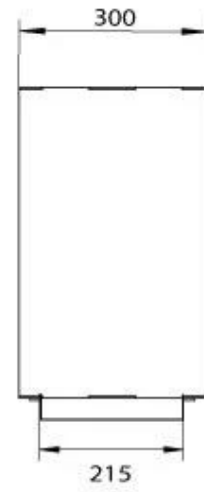

FOCO TWO 800 MEDIUM

BIO-30-139

Foco Two 800 Medium Built-in Bioethanol Fireplace is a 2-sided fireplace allowing you to view the flames from opposite sides. With a width of 80 cm and a depth of 30 cm, it is perfect for wall installation. It comes with a manual burner, offering up to 7.5 hours of burn time. Made of 4 mm thick powder-coated stainless steel, this fireplace features a neutral and timeless design. The tempered glass protects the flames and ensures stability, but can be removed if desired.

TECHNICAL SPECIFICATIONS

Burner - Features

Capacity	3.5 Litres
Control	Manual
Burn time	7.5 hours
Minimum room size	70 m ³
Burner type	3.5 Litre Superior
Flame length	45 cm
Heat output (max)	3,2 kW
Requires electricity	Yes
Requires electricity	No
Remote control	Yes (add-on)
Adjustable flame	Yes
Usage	0.46 L/h

Materials	Steel
Steel thickness	4 mm
Colour	Black
Glas included	Yes

Size

Length/Width	80 cm
Height	50 cm
Depth	30 cm
Weight	25 kg

Automatic burner 700

PrimeFire 700

Superior Manual 600