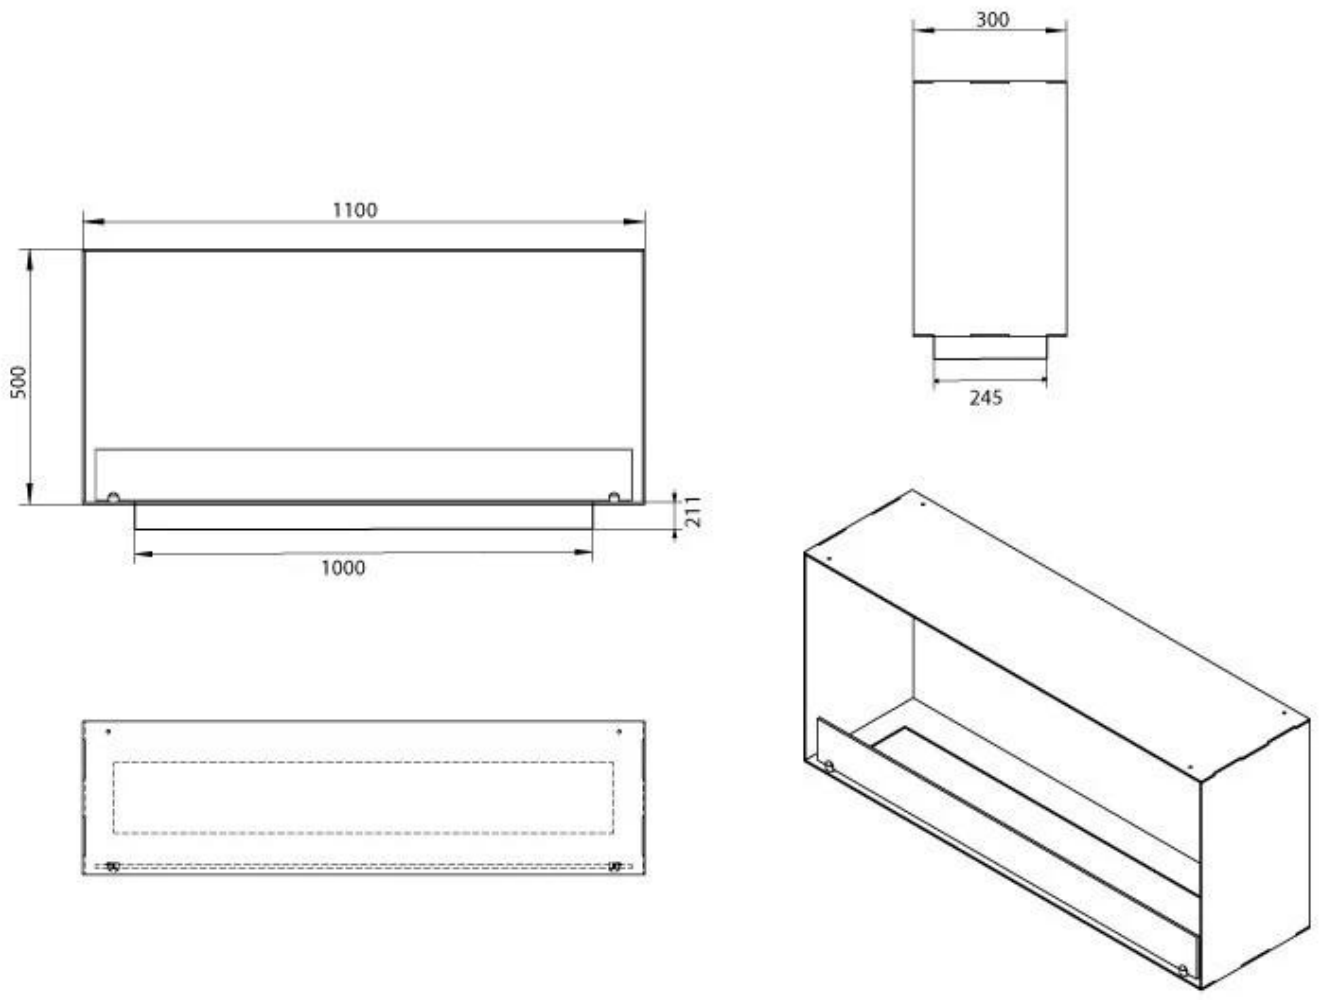

Automatic burner 1000