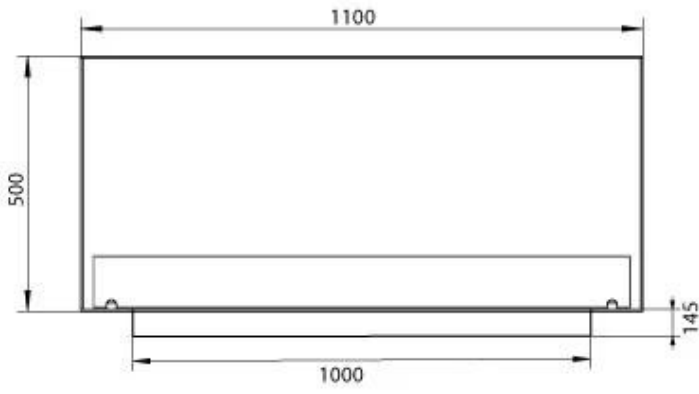

PrimeFire 1000