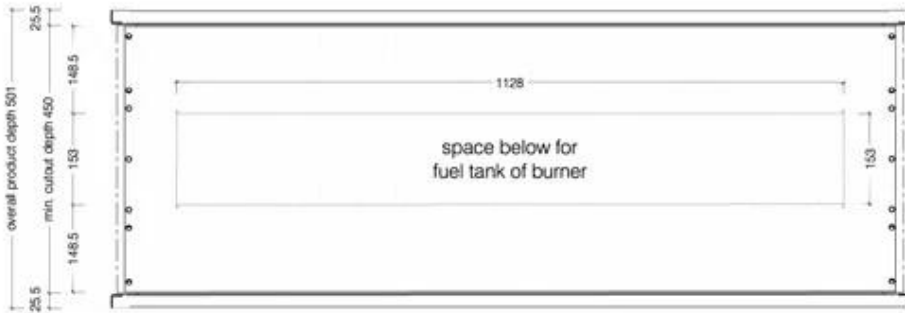

ICON SLIMLINE FIREBOX SFBDS1350 STEEL

BIO-70-223

The Icon Slimline Firebox SFBDS1350 - Steel is a double-sided built-in bioethanol fireplace that combines modern elegance with efficient heating. Featuring a Slimline 1100 burner in stainless steel, this fireplace offers up to 9 hours of burn time and an impressive heat output of 7.7 kW. The stylish design makes it perfect for installation in both new and existing walls, allowing the flames to be enjoyed from two rooms simultaneously through its see-through effect. With no need for a chimney, installation is simple and flexible, and the eco-friendly bioethanol burner ensures clean combustion without smoke or soot.

Type

Producttype	See-through Built-in Bioethanol Fireplace
Brand	Icon Fires
Use	Indoor
Warranty	2 years

Appearance

Materials	Stainless Steel
Colour	Stainless Steel
Shape	Rectangular
Glas included	No

Size

Length/Width	135 cm
Height	60 cm
Depth	45 cm
Weight	43,3 kg