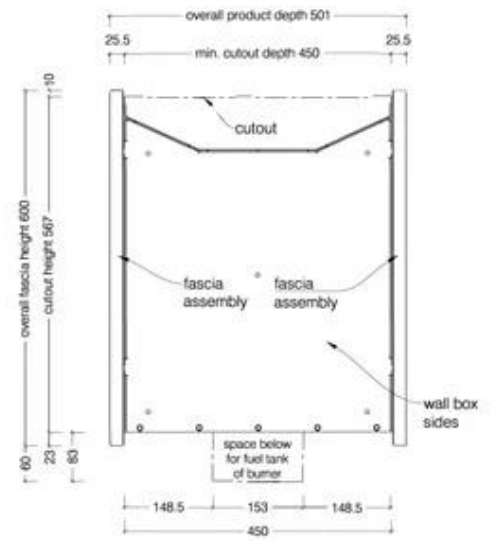

TECHNICAL SPECIFICATIONS

Appearance

Colour	Stainless Steel
Glas included	No
Materials	Stainless Steel
Shape	Rectangular

Burner

Adjustable	Yes
Burn time	8 hours
Burner type	Icon Slimline 1100 Burner
Capacity	6.25 Litres
Control	Manual
Flue/chimney	Not required
Fuel	Bioethanol
Heat output (max)	7,7 kW
Remote control	No
Requires electricity	No
Usage	0.9 L/h

Size

Depth	45 cm
Height	60 cm
Length/Width	135 cm
Weight	43,3 kg

Type

Brand	Icon Fires
Producttype	See-through Built-in Bioethanol Fireplace
Use	Indoor
Warranty	2 years

Top View

Front View

Side View

1350 Double Sided Firebox for 1100 Slimline Burner