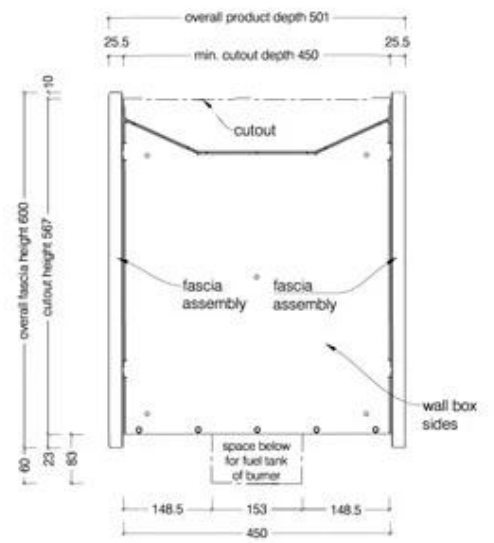

Type

Producttype	See-through Built-in Bioethanol Fireplace
Brand	Icon Fires
Use	Indoor
Warranty	2 years

Appearance

Materials	Stainless Steel
Colour	Stainless Steel
Shape	Rectangular
Glas included	No

Size

Length/Width	135 cm
Height	60 cm
Depth	45 cm
Weight	43,3 kg

Top View

Front View

Side View

1350 Double Sided Firebox for 1100 Slimline Burner

© This drawing is copyright and remains the property of Signi Fires. It may not be retained, copied or used without written consent.