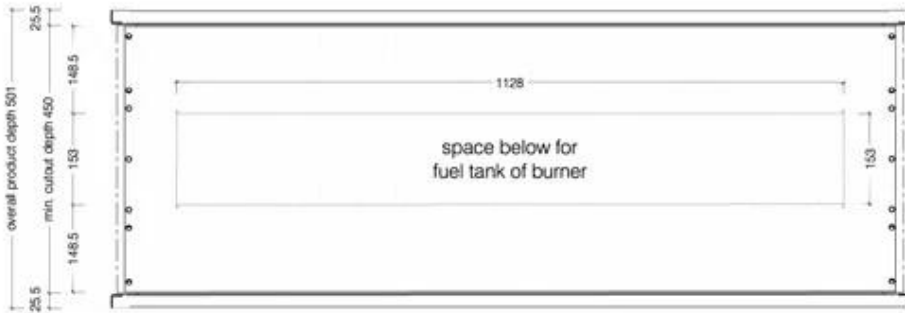

ICON SLIMLINE FIREBOX SFBDS1350 STEEL

BIO-70-223

SFBDS1350 is a double-sided built-in bio fireplace that uses Icon Fires own Slimline 1100 burner. You get an elegant design, easy installation, and flames that can be seen from 2 rooms.

TECHNICAL SPECIFICATIONS

Appearance

Colour	Stainless Steel
Glas included	No
Materials	Stainless Steel
Shape	Rectangular

Burner

Adjustable	Yes
Burn time	8 hours
Burner type	Icon Slimline 1100 Burner
Capacity	6.25 Litres
Control	Manual
Flue/chimney	Not required
Fuel	Bioethanol
Heat output (max)	7,7 kW
Remote control	No
Requires electricity	No
Usage	0.9 L/h

Size

Depth	45 cm
Height	60 cm
Length/Width	135 cm
Weight	43,3 kg

Type

Brand	Icon Fires
Producttype	See-through Built-in Bioethanol Fireplace
Use	Indoor
Warranty	2 years

Top View

Front View

Side View

1350 Double Sided Firebox for 1100 Slimline Burner