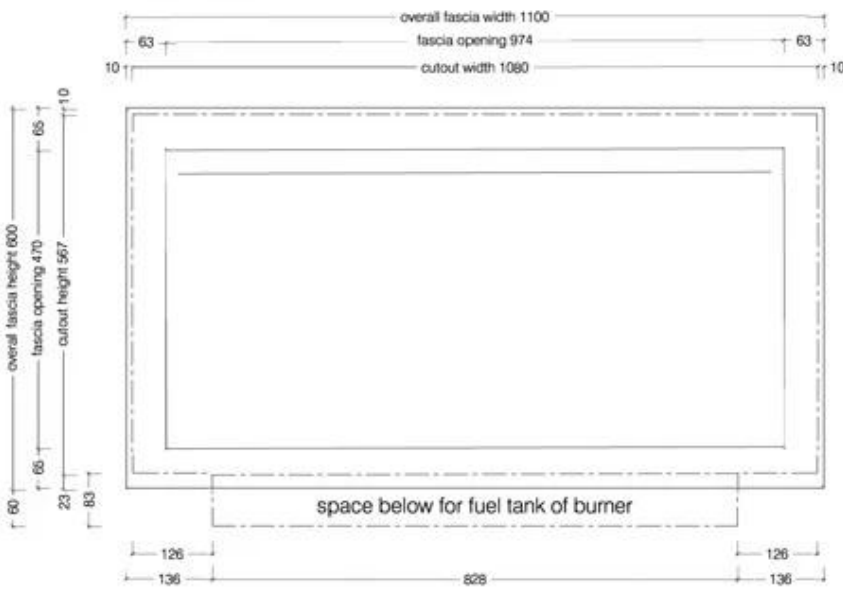

ICON SLIMLINE FIREBOX FBDS1100 STEEL

BIO-70-222

Icon Slimline Firebox FBDS1100 - Steel is a double-sided built-in bioethanol fireplace that adds both warmth and style to your home. Featuring a Slimline 800 burner, this fireplace offers up to 8 hours of burn time and a heat output of 5.4 kW. Its sleek steel design makes it ideal for installation in both new and existing walls or as part of a room divider, allowing the flames to be enjoyed from two rooms simultaneously. With no smoke or soot emissions and no need for a chimney, installation is straightforward and eco-friendly.

TECHNICAL SPECIFICATIONS

Burner

Requires electricity	No
Burn time	8 hours
Adjustable flame	Yes
Control	Manual
Heat output (max)	5,4 kW
Capacity	4.5 Litres
Flue/chimney	Not Required
Remote control	No
Burner type	Icon Slimline 800 Burner
Fuel	Bioethanol
Usage	0.6 L/h

Type

Producttype	See-through Built-in Bioethanol Fireplace
Brand	Icon Fires
Use	Indoor
Warranty	2 years

Appearance

Materials	Stainless Steel
Colour	Stainless Steel
Shape	Rectangular
Glas included	No

Size

Length/Width	110 cm
Height	60 cm
Depth	45 cm
Weight	43,3 kg