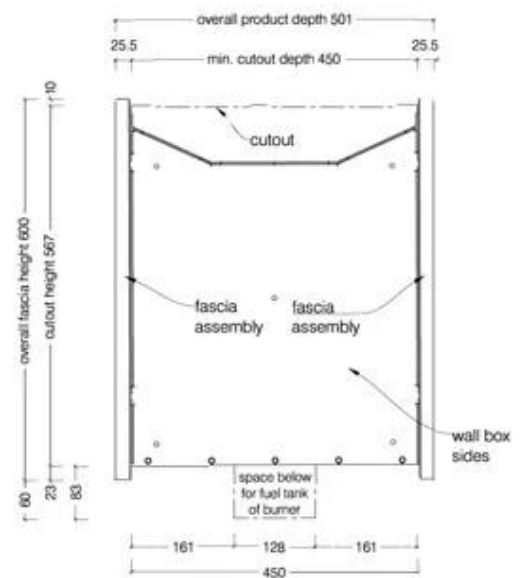

ICON SLIMLINE FIREBOX FBDS1100 STEEL

BIO-70-222

Icon Slimline Firebox FBDS1100 - Steel is a double-sided built-in bioethanol fireplace that adds both warmth and style to your home. Featuring a Slimline 800 burner, this fireplace offers up to 8 hours of burn time and a heat output of 5.4 kW. Its sleek steel design makes it ideal for installation in both new and existing walls or as part of a room divider, allowing the flames to be enjoyed from two rooms simultaneously. With no smoke or soot emissions and no need for a chimney, installation is straightforward and eco-friendly.

Type

Producttype	See-through Built-in Bioethanol Fireplace
Brand	Icon Fires
Use	Indoor
Warranty	2 years

Appearance

Materials	Stainless Steel
Colour	Stainless Steel
Shape	Rectangular
Glas included	No

Size

Length/Width	110 cm
Height	60 cm
Depth	45 cm
Weight	43,3 kg

Top View

Front View

ICON FIRES

Side View

1100 Double Sided Firebox for 800 Slimline Burner

© This drawing is copyright and remains the property of Signi Fires. It may not be retained, copied or used without written consent.