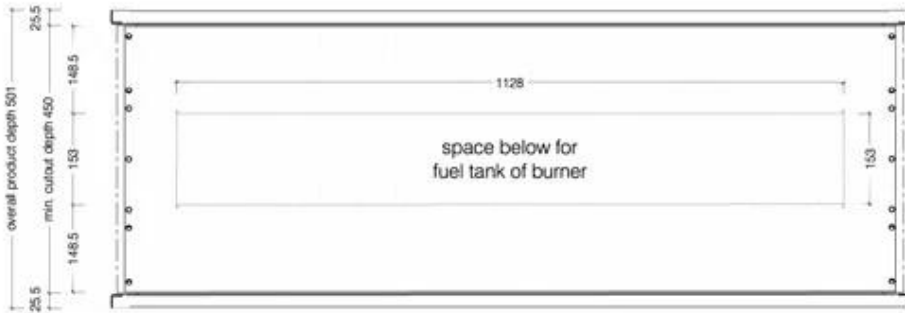

TECHNICAL SPECIFICATIONS

Burner

Heat output (max)	7,7 kW
Capacity	6.25 Litres
Flue/chimney	Not Required
Remote control	No
Burner type	Icon Fires Slimline 1100
Requires electricity	No
Burn time	9 hours
Adjustable flame	Yes
Control	Manual
Fuel	Bioethanol
Usage	0.9 L/h

Appearance

Materials	Stainless Steel
Colour	Black
Shape	Rectangular
Glas included	No

Type

Producttype	See-through Built-in Bioethanol Fireplace
Brand	Icon Fires
Use	Indoor
Warranty	2 years

Size

Length/Width	135 cm
Height	60 cm
Depth	45 cm
Weight	43,3 kg