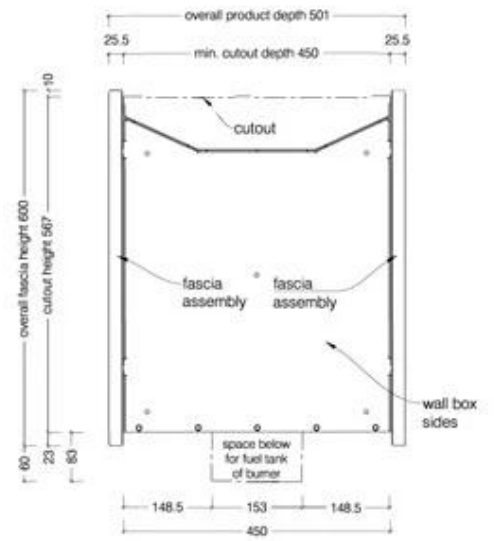

Appearance

Materials	Stainless Steel
Colour	Black
Shape	Rectangular
Glas included	No

Type

Producttype	See-through Built-in Bioethanol Fireplace
Brand	Icon Fires
Use	Indoor
Warranty	2 years

Size

Length/Width	135 cm
Height	60 cm
Depth	45 cm
Weight	43,3 kg

Top View

Front View

Side View

1350 Double Sided Firebox for 1100 Slimline Burner

© This drawing is copyright and remains the property of Signi Fires. It may not be retained, copied or used without written consent.