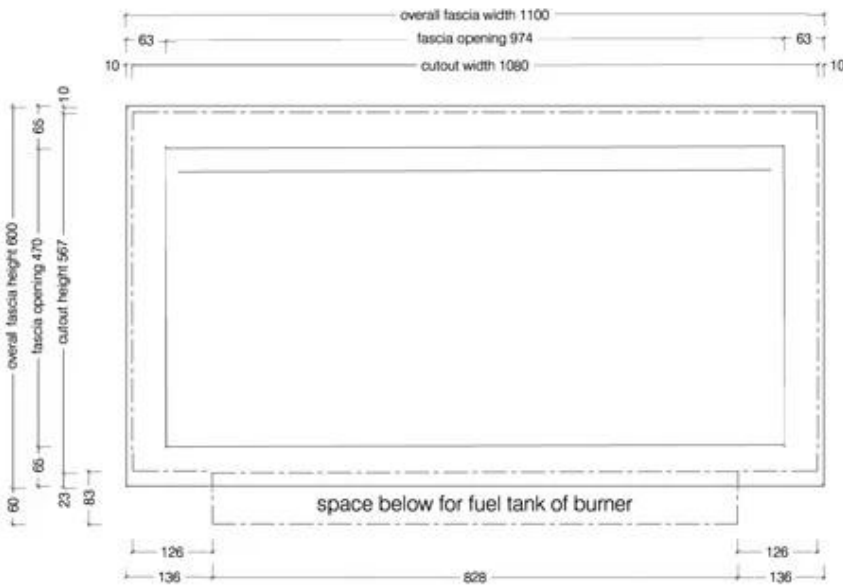

Front View

1100 Double Sided Firebox for 800 Slimline Burner

© This drawing is copyright and remains the property of Signi Fires. It may not be retained, copied or used without written consent.