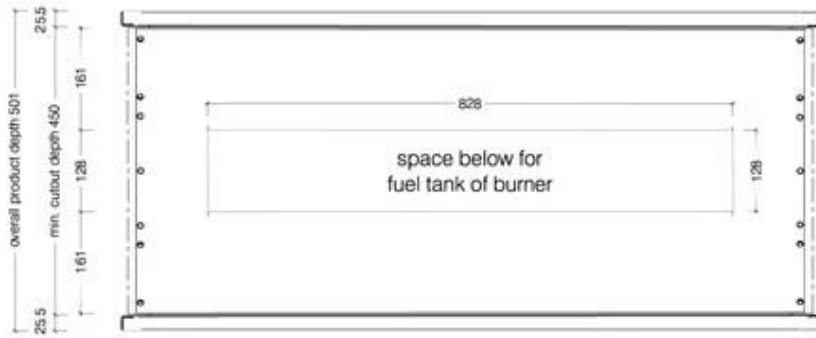

Type

Producttype	See-through Built-in Bioethanol Fireplace
Brand	Icon Fires
Use	Indoor
Warranty	2 years

Appearance

Materials	Stainless Steel
Colour	Black
Shape	Rectangular
Glas included	No

Size

Length/Width	110 cm
Height	60 cm
Depth	45 cm
Weight	43,3 kg