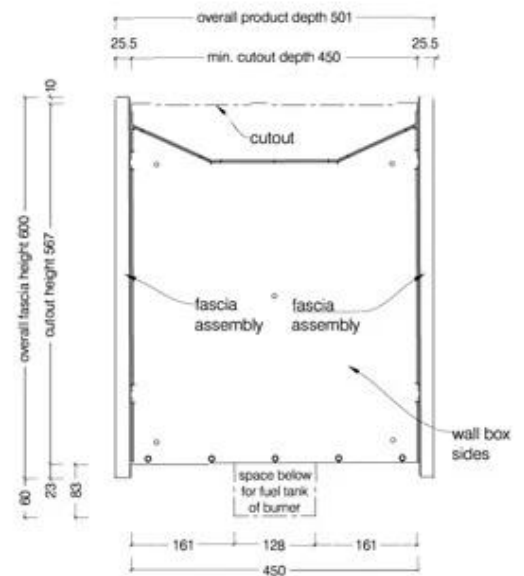

Type

Producttype	See-through Built-in Bioethanol Fireplace
Brand	Icon Fires
Use	Indoor
Warranty	2 years

Appearance

Materials	Stainless Steel
Colour	Black
Shape	Rectangular
Glas included	No

Size

Length/Width	110 cm
Height	60 cm
Depth	45 cm
Weight	43,3 kg

Top View

Front View

Side View

1100 Double Sided Firebox for 800 Slimline Burner

© This drawing is copyright and remains the property of Signi Fires. It may not be retained, copied or used without written consent.