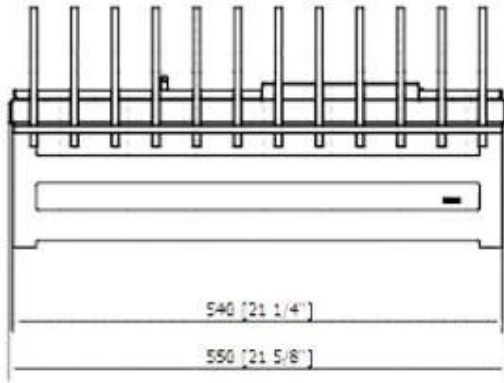

Size

Depth	26,5 cm
Height	26,5 cm
Length/Width	55 cm
Weight	14,5 kg

Type

Brand	Planika Fires
-------	---------------

Type

Flame view	44,1
------------	------

Type

Producttype	Insert for Existing Fireplace
Use	Indoor
Warranty	2 years

FRONT VIEW

SIDE VIEW

TOP VIEW