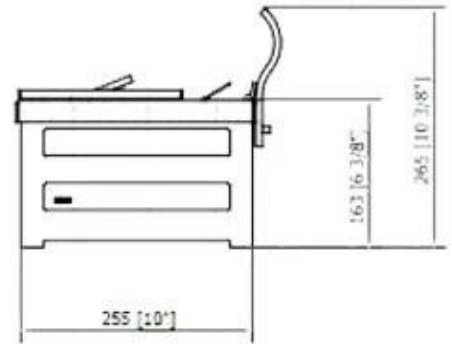

Size

Depth	26,5 cm
Height	26,5 cm
Length/Width	55 cm
Weight	14,5 kg

Type

Brand	Planika Fires
-------	---------------

Type

Flame view	44,1
------------	------

Type

Producttype	Insert for Existing Fireplace
Use	Indoor
Warranty	2 years

FRONT VIEW

SIDE VIEW

TOP VIEW