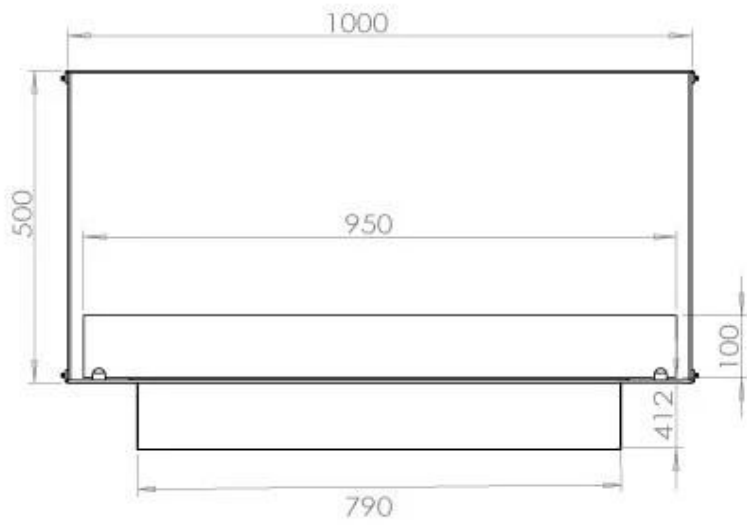

TECHNICAL SPECIFICATIONS

Appearance

Colour	Black
Glas included	Yes
Materials	Steel

Appearance

Steel thickness	4 mm
-----------------	------

Burner - Features

Adjustable	Yes
Burn time	6.5 hours
Burner type	4 Litre Superior
Control	Automatic
Control	Manual
Control	Remote Control
Flame length	60 cm
Heat output (max)	4.4 kW kW
Minimum room size	80 m ³
Remote control	Yes (add-on)
Requires electricity	No
Requires electricity	Yes
Usage	0.62 L/h

Size

Depth	40 cm
Height	50 cm
Length/Width	100 cm
Weight	58,5 kg

Type

Brand	Foco
-------	------

Type

Flame view	Front
------------	-------

Type

Flue/chimney	Not required
Fuel	Bioethanol

Type

Producttype	1-sided Built-in Bioethanol Fireplace
-------------	--

Type

Recommended air change rate	1
-----------------------------	---

Type

Use	Indoor
Warranty	2 years

FLA 3+ 790 mm

FLA 3 790 mm