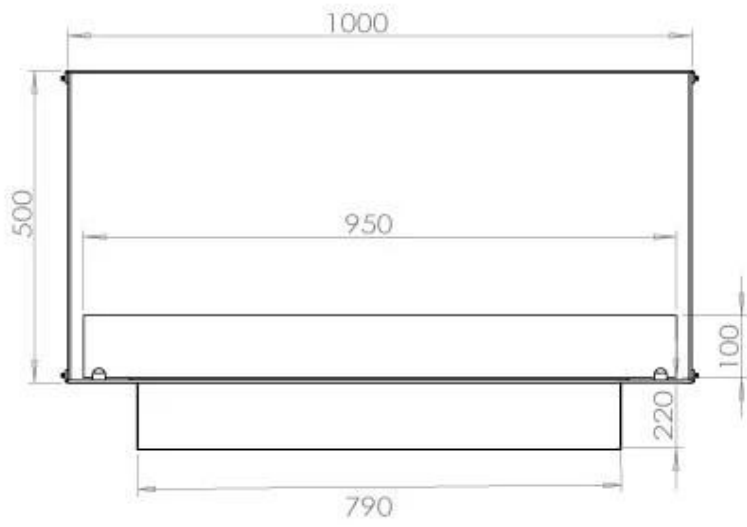

TECHNICAL SPECIFICATIONS

Appearance

Colour	Black
Glas included	Yes
Materials	Steel

Appearance

Steel thickness	4 mm
-----------------	------

Burner - Features

Adjustable	Yes
Burn time	6.5 hours
Burner type	4 Litre Superior
Control	Automatic
Control	Manual
Control	Remote Control
Flame length	60 cm
Heat output (max)	4.4 kW kW
Minimum room size	80 m ³
Remote control	Yes (add-on)
Requires electricity	No
Requires electricity	Yes
Usage	0.62 L/h

Size

Depth	40 cm
Height	50 cm
Length/Width	100 cm
Weight	58,5 kg

Type

Brand	Foco
-------	------

Type

Flame view	Front
------------	-------

Type

Flue/chimney	Not required
Fuel	Bioethanol

Type

Producttype	1-sided Built-in Bioethanol Fireplace
-------------	--

Type

Recommended air change rate	1
-----------------------------	---

Type

Use	Indoor
Warranty	2 years

FLA 3+ 790 mm

FLA 3 790 mm