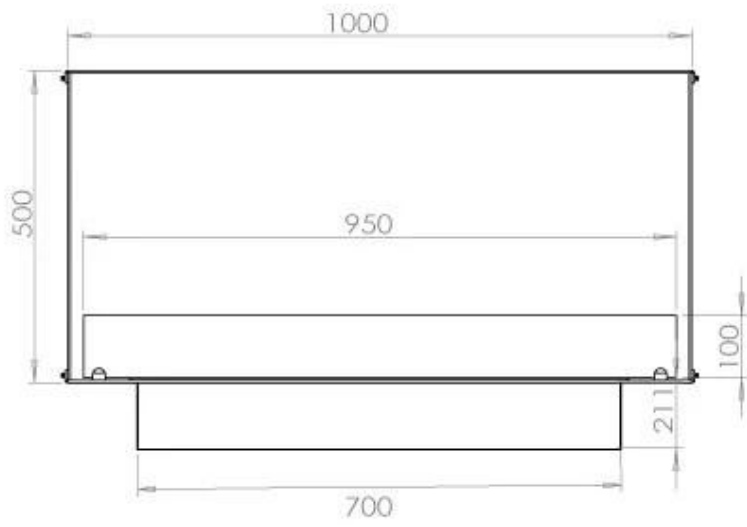

Automatic burner 700