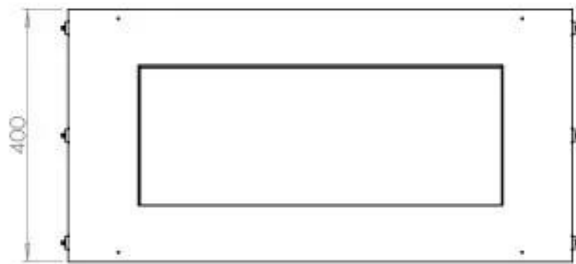

PrimeFire 700