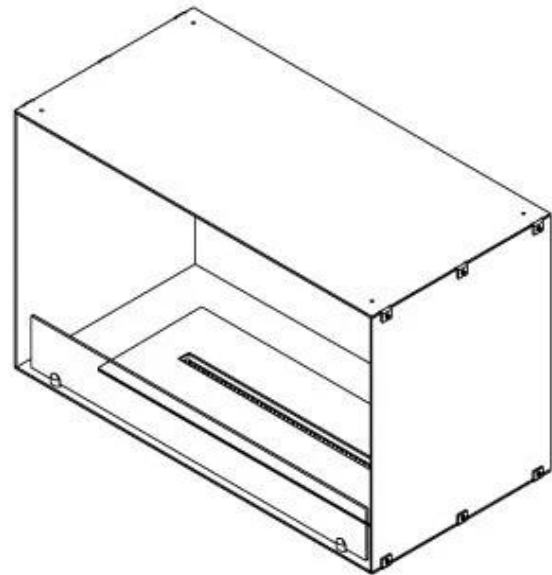

PrimeFire 700