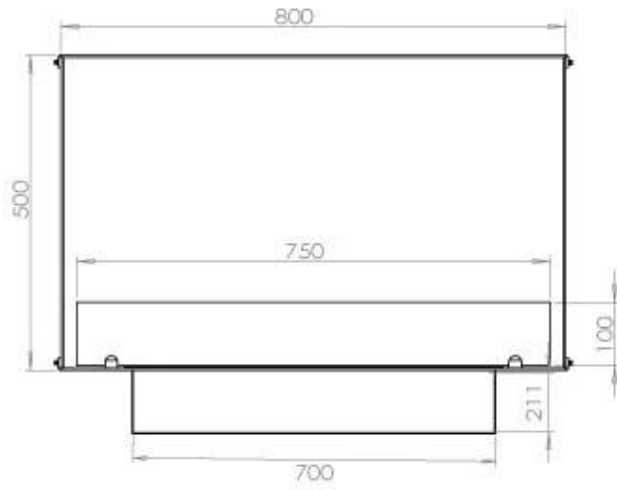

TECHNICAL SPECIFICATIONS

Burner - Features

Control	Remote Control
Control	Automatic
Control	Manual
Burn time	7.5 hours
Minimum room size	70 m ³
Burner type	3.5 Litre Superior
Flame length	45 cm
Heat output (max)	3,2 kW
Remote control	Yes (add-on)
Requires electricity	No
Requires electricity	Yes
Adjustable flame	Yes
Usage	0.46 L/h

Size

Length/Width	80 cm
Height	50 cm
Depth	40 cm
Weight	25 kg

Automatic burner 700

PrimeFire 700

Superior Manual 600