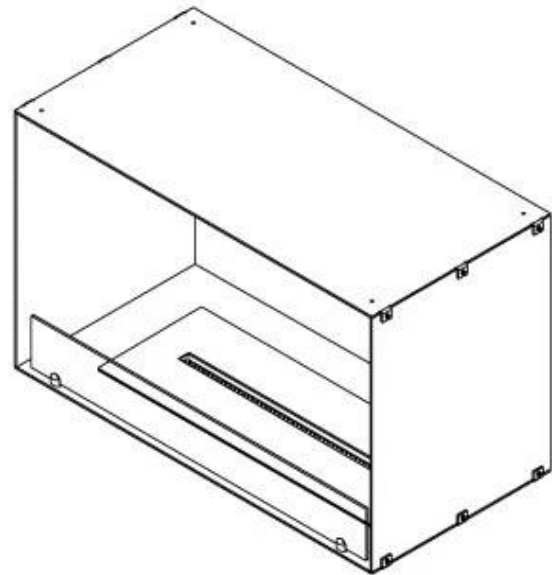

FOCO ONE 800

BIO-30-128

Foco One 800 is an elegant, single-sided bioethanol fireplace designed for in-wall installation where the flames can only be seen from the front. This fireplace offers a stylish solution for creating a cosy atmosphere. Customise the fireplace to suit your needs and choose between a manual or automatic burner. Tempered glass is included to protect the flame and ensure a stable flame experience. If the fireplace is built into a combustible wall, you should insulate between the fireplace and the wall.

Type

Flue/chimney	Not Required
Recommended air change rate	1
Producttype	1-sided Built-in Bioethanol Fireplace
Brand	Foco
Fuel	Bioethanol
Flame view	Front
Use	Indoor
Warranty	2 years

Appearance

Materials	Steel
Steel thickness	4 mm
Colour	Black
Glas included	Yes

Size

Length/Width	80 cm
Height	50 cm
Depth	40 cm
Weight	25 kg

Automatic burner 700

PrimeFire 700

Superior Manual 600