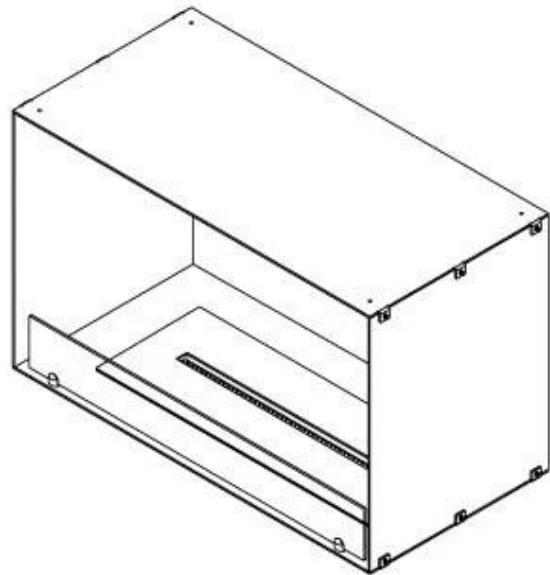

FOCO ONE 800

BIO-30-128

Foco One 800 is an elegant, single-sided bioethanol fireplace designed for in-wall installation where the flames can only be seen from the front. This fireplace offers a stylish solution for creating a cosy atmosphere. Customise the fireplace to suit your needs and choose between a manual or automatic burner. Tempered glass is included to protect the flame and ensure a stable flame experience. If the fireplace is built into a combustible wall, you should insulate between the fireplace and the wall.

Size

Length/Width	80 cm
Height	50 cm
Depth	40 cm
Weight	25 kg

Automatic burner 700

PrimeFire 700

Superior Manual 600