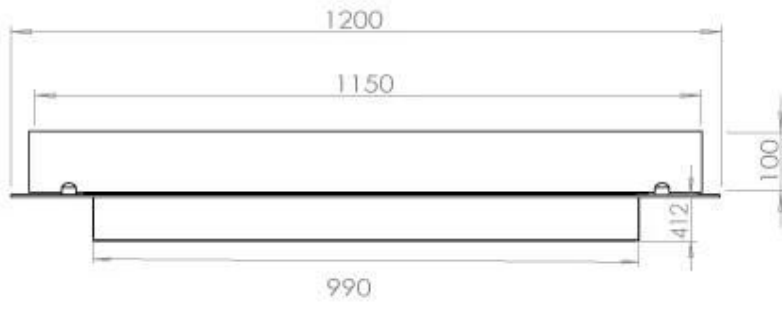

TECHNICAL SPECIFICATIONS

Appearance

Colour	Black
Glas included	Yes
Materials	Steel

Appearance

Steel thickness	4 mm
-----------------	------

Burner - Features

Adjustable	Yes
Burn time	6 hours
Burner type	5 Litre Superior
Control	Automatic
Control	Manual
Control	Remote Control
Flame length	85 cm
Heat output (max)	6,2 kW
Minimum room size	90 m ³
Remote control	Yes (add-on)
Requires electricity	No
Requires electricity	Yes
Usage	0.87 L/h

Size

Depth	40 cm
Length/Width	120 cm
Weight	20 kg

Type

Brand	Foco
-------	------

Type

Flame view	44,1
------------	------

Type

Flue/chimney	Not required
Fuel	Bioethanol

Type

Producttype	4-sidet Indbygningsbiopejs
-------------	----------------------------

Type

Recommended air change rate	1
-----------------------------	---

Type

Use	Indoor
Warranty	2 years

FLA 3+ 990 mm

FLA 3 990 mm