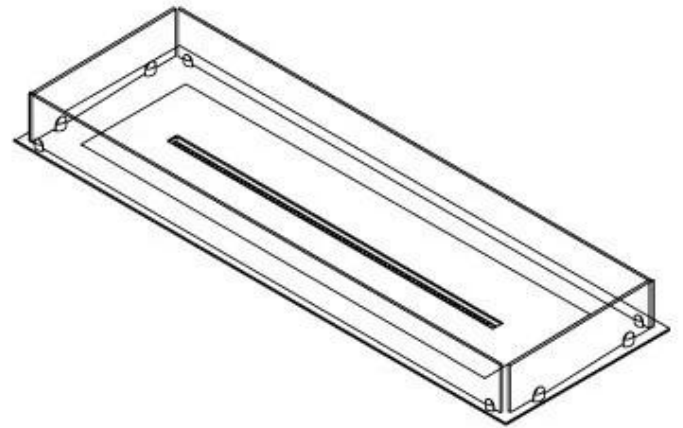

FOCO FREE 1200

BIO-30-127

Foco Free 1200 is a versatile 4-sided bioethanol fireplace, ideal for DIY projects. This fireplace includes a base frame, safety glass, and a choice of burner (choose between manual or automatic), allowing for great flexibility in design and installation. With a flame length of up to 80 cm and adjustable flame levels, Foco Free offers an impressive visual effect and a sleek, timeless design. The safety glass shields the flames, while the installation is straightforward and requires no special certification.

Size

Length/Width	120 cm
Depth	40 cm
Weight	20 kg

FLA 3+ 990 mm

FLA 3 990 mm

Automatic burner 1000

PrimeFire 1000

Superior Manual 1000