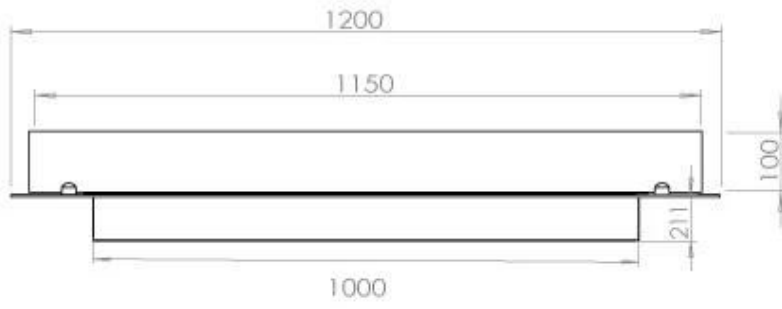

Automatic burner 1000