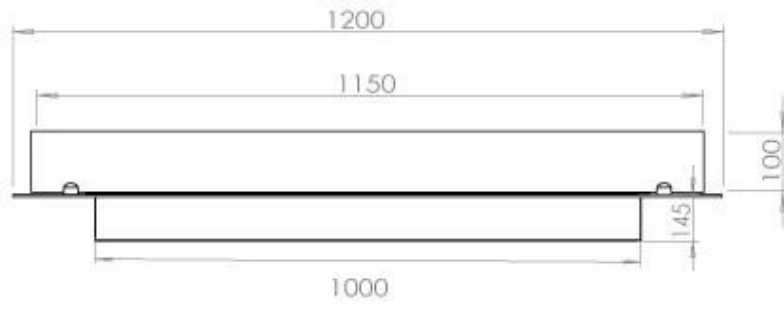

PrimeFire 1000