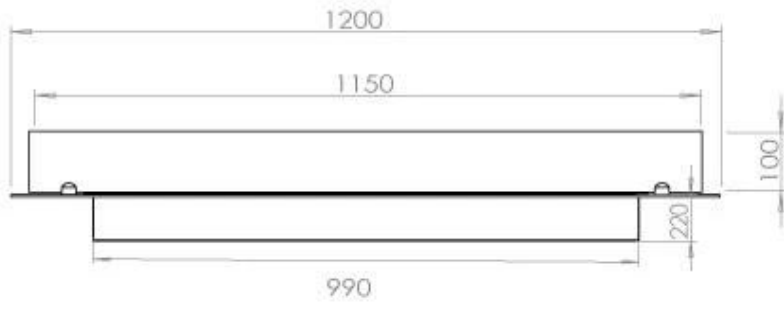

TECHNICAL SPECIFICATIONS

Appearance

Colour	Black
Glas included	Yes
Materials	Steel

Appearance

Steel thickness	4 mm
-----------------	------

Burner - Features

Adjustable	Yes
Burn time	6 hours
Burner type	5 Litre Superior
Control	Automatic
Control	Manual
Control	Remote Control
Flame length	85 cm
Heat output (max)	6,2 kW
Minimum room size	90 m ³
Remote control	Yes (add-on)
Requires electricity	No
Requires electricity	Yes
Usage	0.87 L/h

Size

Depth	40 cm
Length/Width	120 cm
Weight	20 kg

Type

Brand	Foco
-------	------

Type

Flame view	44,1
------------	------

Type

Flue/chimney	Not required
Fuel	Bioethanol

Type

Producttype	4-sidet Indbygningsbiopejs
-------------	----------------------------

Type

Recommended air change rate	1
-----------------------------	---

Type

Use	Indoor
Warranty	2 years

FLA 3+ 990 mm

FLA 3 990 mm