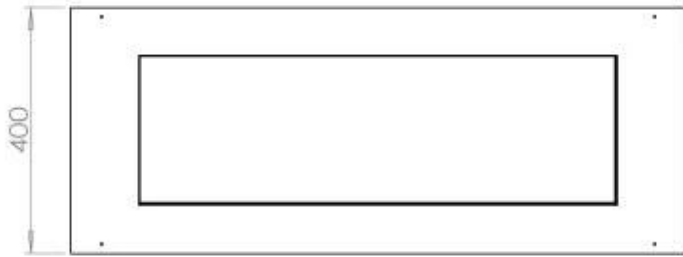

Automatic burner 700