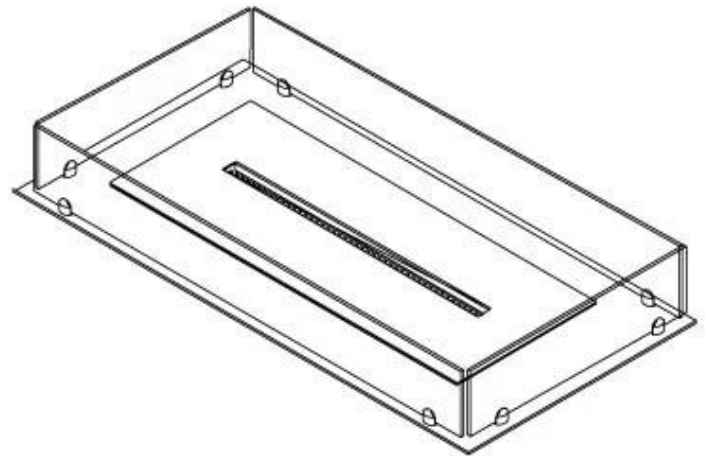

PrimeFire 700