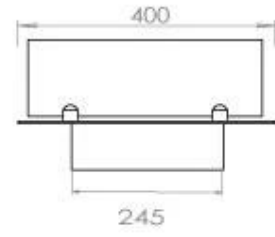

Automatic burner 700