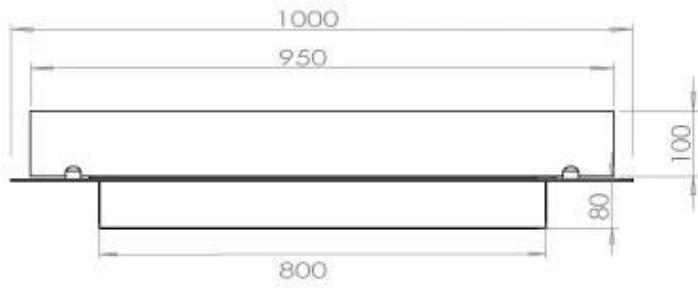

Superior Manual