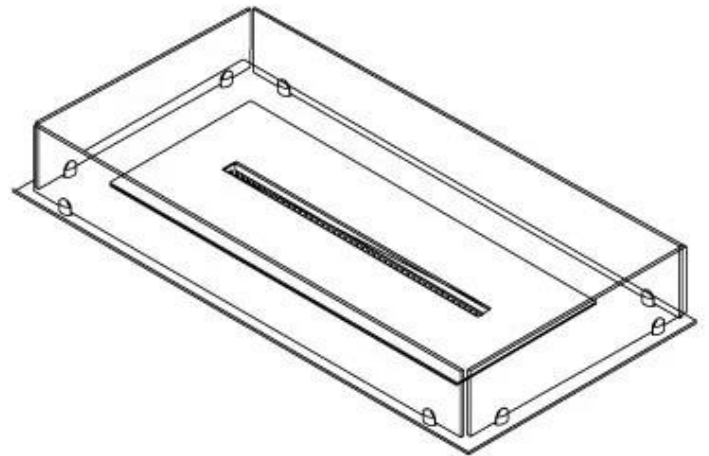

Automatic burner 700