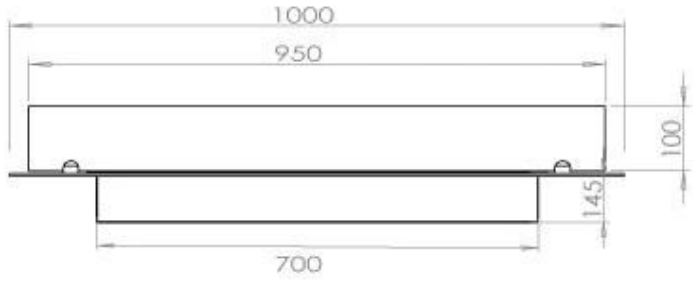

PrimeFire 700