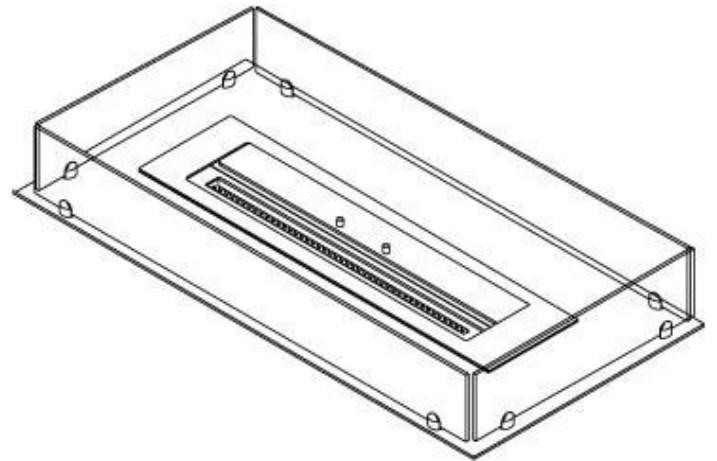

Superior Manual