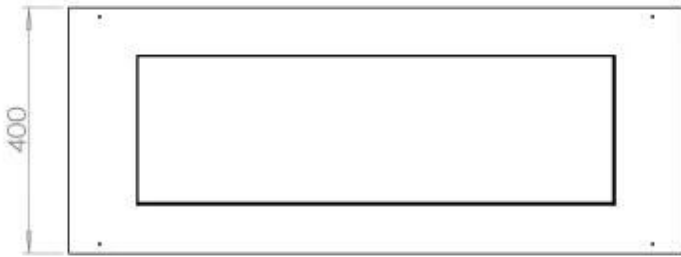

PrimeFire 700