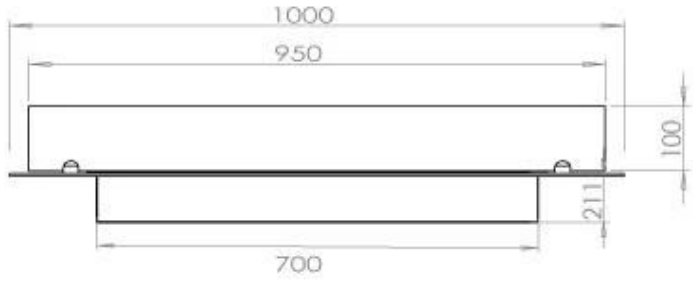

Automatic burner 700