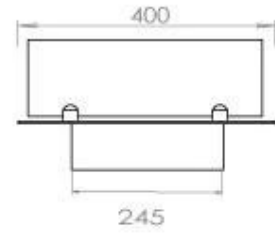

PrimeFire 700