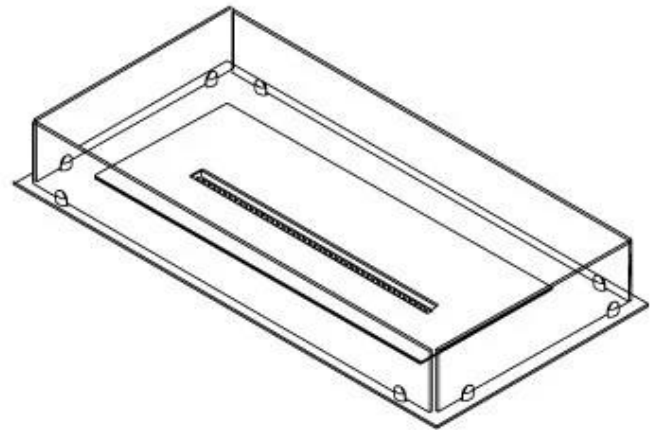

Type

Flue/chimney	Not Required
Recommended air change rate	1
Producttype	4-sided built-in bioethanol fireplace
Brand	Foco
Fuel	Bioethanol
Flame view	44,1
Use	Indoor
Warranty	2 years

Appearance

Materials	Steel
Steel thickness	4 mm
Colour	Black
Glas included	Yes

Size

Length/Width	80 cm
Depth	40 cm
Weight	10 kg

Automatic burner 700

PrimeFire 700

Superior Manual 600