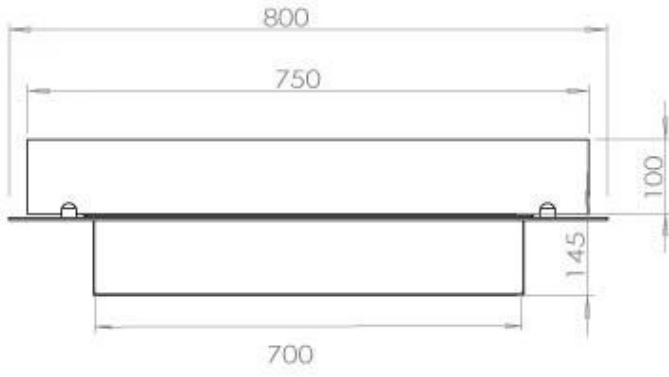

TECHNICAL SPECIFICATIONS

Burner - Features

Adjustable flame	Yes
Control	Remote Control
Control	Automatic
Control	Manual
Burn time	7.5 hours
Minimum room size	70 m ³
Burner type	3.5 Litre Superior
Flame length	45 cm
Heat output (max)	3,2 kW
Remote control	Yes (add-on)
Requires electricity	No
Requires electricity	Yes
Usage	0.46 L/h

Size

Length/Width	80 cm
Depth	40 cm
Weight	10 kg

Automatic burner 700

PrimeFire 700

Superior Manual 600