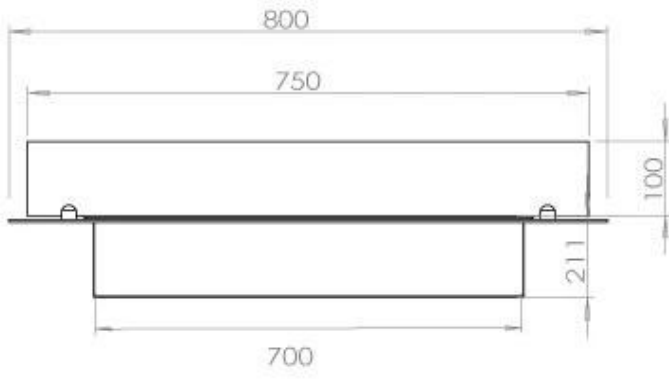

TECHNICAL SPECIFICATIONS

Burner - Features

Adjustable flame	Yes
Control	Remote Control
Control	Automatic
Control	Manual
Burn time	7.5 hours
Minimum room size	70 m ³
Burner type	3.5 Litre Superior
Flame length	45 cm
Heat output (max)	3,2 kW
Remote control	Yes (add-on)
Requires electricity	No
Requires electricity	Yes
Usage	0.46 L/h

Type

Flue/chimney	Not Required
Recommended air change rate	1
Producttype	4-sided built-in bioethanol fireplace
Brand	Foco
Fuel	Bioethanol
Flame view	44,1
Use	Indoor
Warranty	2 years

Appearance

Materials	Steel
Steel thickness	4 mm
Colour	Black
Glas included	Yes

Size

Length/Width	80 cm
Depth	40 cm
Weight	10 kg

Automatic burner 700

PrimeFire 700

Superior Manual 600