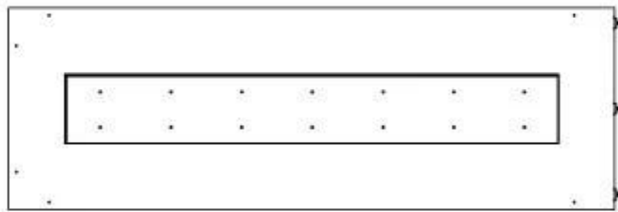

Superior Manual