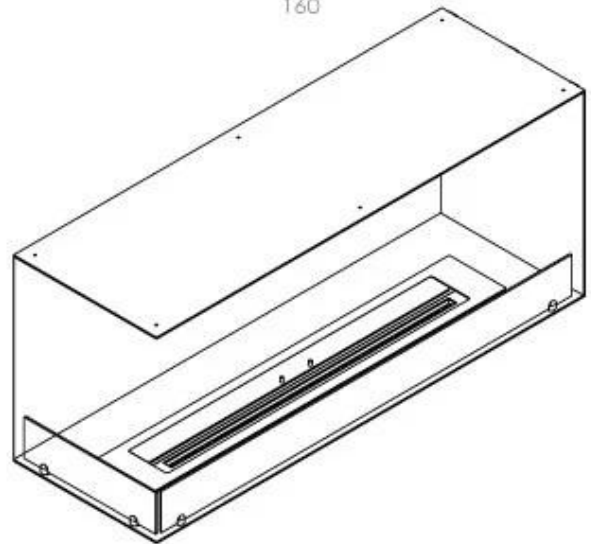

Superior Manual