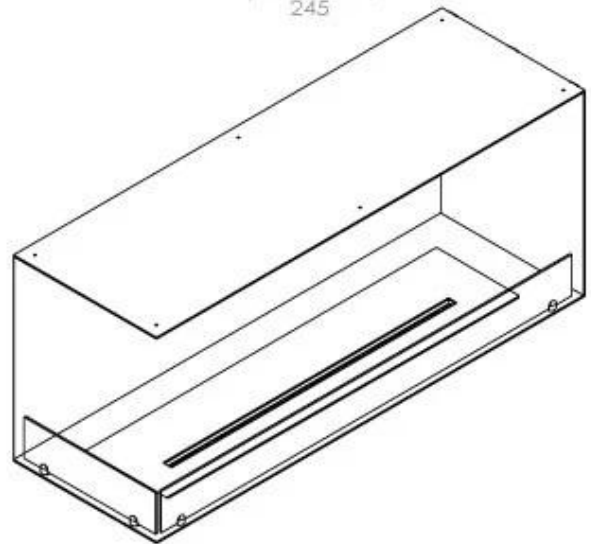

PrimeFire 1000