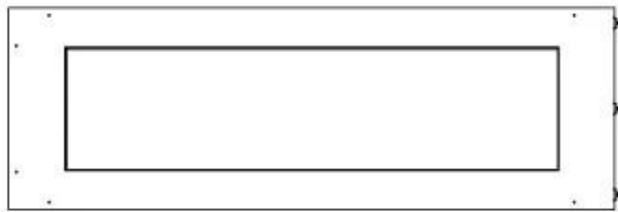

PrimeFire 1000