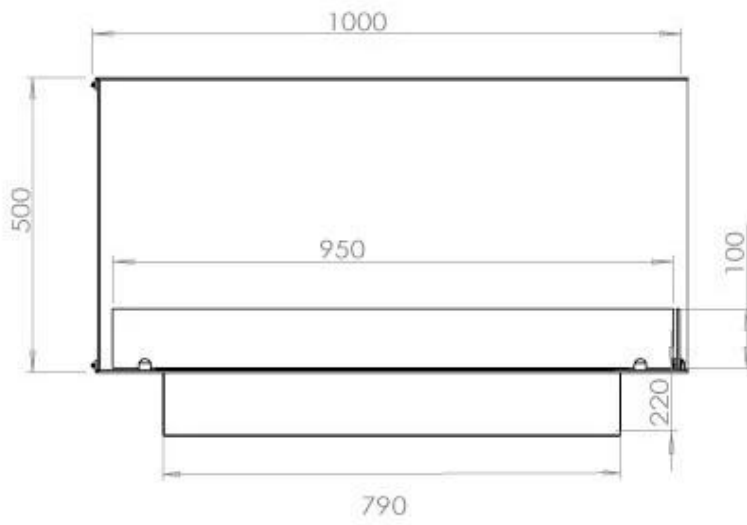

Type

Flue/chimney	Not Required
Recommended air change rate	1
Producttype	See-through Built-in Bioethanol Fireplace
Brand	Foco
Fuel	Bioethanol
Flame view	Left side
Use	Indoor
Warranty	2 years

Size

Length/Width	100 cm
Height	50 cm
Depth	40 cm
Weight	30 kg

Appearance

Materials	Steel
Steel thickness	4 mm
Colour	Black
Glas included	Yes

Superior Manual

PrimeFire 700

Automatic burner 700

FLA 3 790 mm

FLA 3+ 790 mm