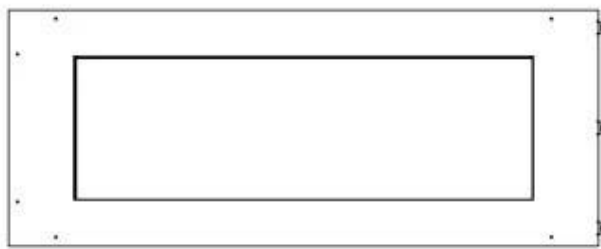

PrimeFire 700