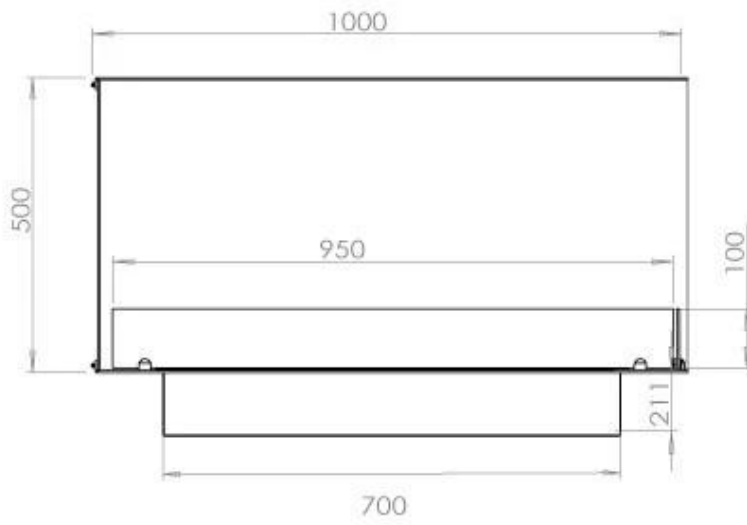

Type

Flue/chimney	Not Required
Recommended air change rate	1
Producttype	See-through Built-in Bioethanol Fireplace
Brand	Foco
Fuel	Bioethanol
Flame view	Left side
Use	Indoor
Warranty	2 years

Size

Length/Width	100 cm
Height	50 cm
Depth	40 cm
Weight	30 kg

Appearance

Materials	Steel
Steel thickness	4 mm
Colour	Black
Glas included	Yes

Superior Manual

PrimeFire 700

Automatic burner 700

FLA 3 790 mm

FLA 3+ 790 mm