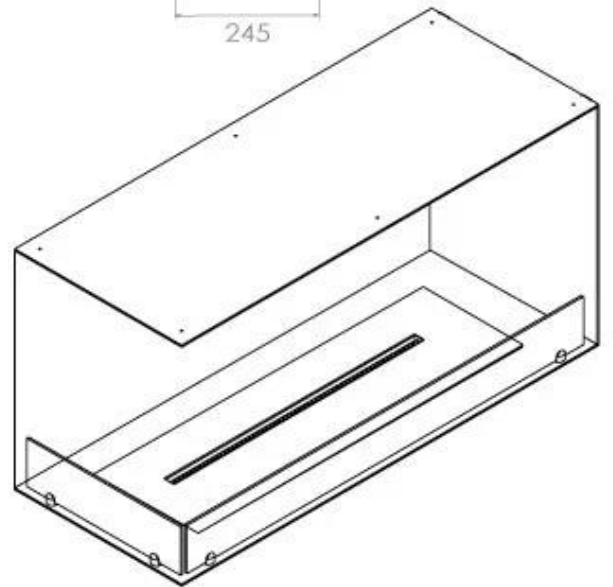

Type

Flue/chimney	Not Required
Recommended air change rate	1
Producttype	See-through Built-in Bioethanol Fireplace
Brand	Foco
Fuel	Bioethanol
Flame view	Left side
Use	Indoor
Warranty	2 years

Size

Length/Width	100 cm
Height	50 cm
Depth	40 cm
Weight	30 kg

Appearance

Materials	Steel
Steel thickness	4 mm
Colour	Black
Glas included	Yes

Superior Manual

PrimeFire 700

Automatic burner 700

FLA 3 790 mm

FLA 3+ 790 mm