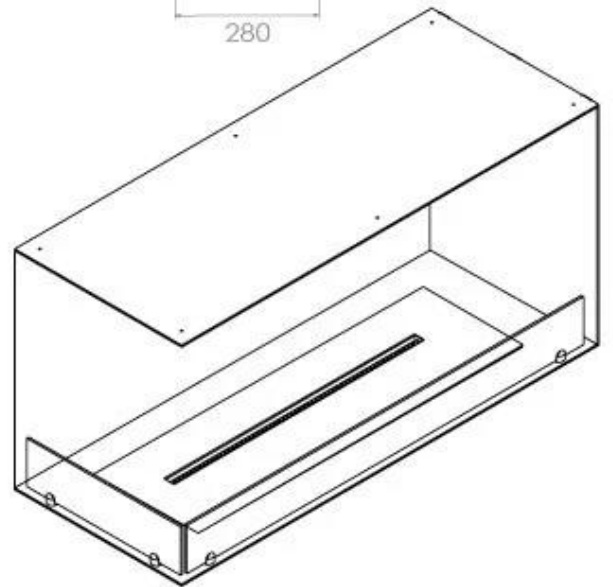

Type

Flue/chimney	Not Required
Recommended air change rate	1
Producttype	See-through Built-in Bioethanol Fireplace
Brand	Foco
Fuel	Bioethanol
Flame view	Left side
Use	Indoor
Warranty	2 years

Size

Length/Width	100 cm
Height	50 cm
Depth	40 cm
Weight	30 kg

Appearance

Materials	Steel
Steel thickness	4 mm
Colour	Black
Glas included	Yes

Superior Manual

PrimeFire 700

Automatic burner 700

FLA 3 790 mm

FLA 3+ 790 mm