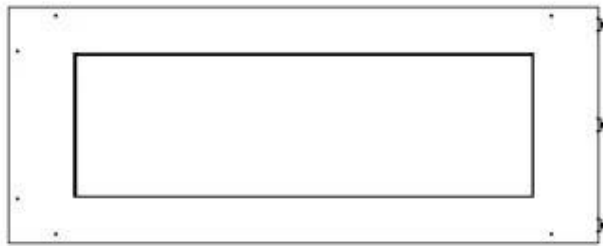

Appearance

Materials	Steel
Steel thickness	4 mm
Colour	Black
Glas included	Yes

Superior Manual

PrimeFire 700

Automatic burner 700

FLA 3 790 mm

FLA 3+ 790 mm