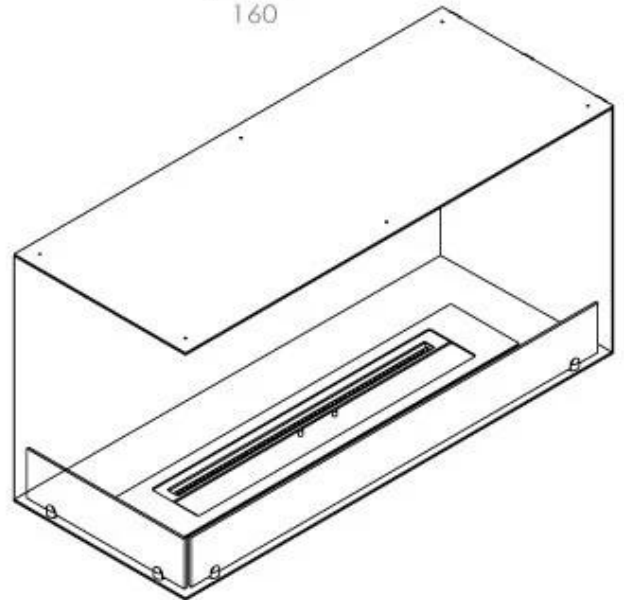

Type

Flue/chimney	Not Required
Recommended air change rate	1
Producttype	See-through Built-in Bioethanol Fireplace
Brand	Foco
Fuel	Bioethanol
Flame view	Left side
Use	Indoor
Warranty	2 years

Size

Length/Width	100 cm
Height	50 cm
Depth	40 cm
Weight	30 kg

Appearance

Materials	Steel
Steel thickness	4 mm
Colour	Black
Glas included	Yes

Superior Manual

PrimeFire 700

Automatic burner 700

FLA 3 790 mm

FLA 3+ 790 mm