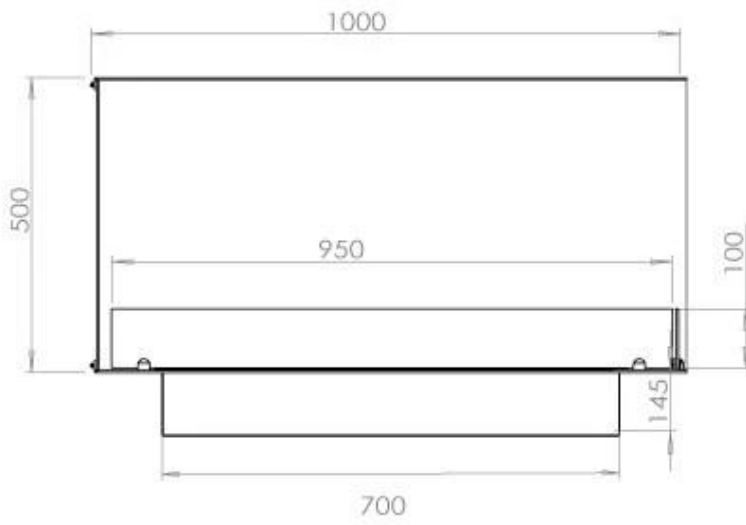

Type

Flue/chimney	Not Required
Recommended air change rate	1
Producttype	See-through Built-in Bioethanol Fireplace
Brand	Foco
Fuel	Bioethanol
Flame view	Left side
Use	Indoor
Warranty	2 years

Size

Length/Width	100 cm
Height	50 cm
Depth	40 cm
Weight	30 kg

Appearance

Materials	Steel
Steel thickness	4 mm
Colour	Black
Glas included	Yes

Superior Manual

PrimeFire 700

Automatic burner 700

FLA 3 790 mm

FLA 3+ 790 mm