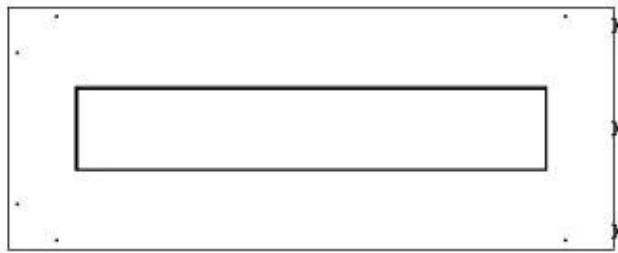

Superior Manual