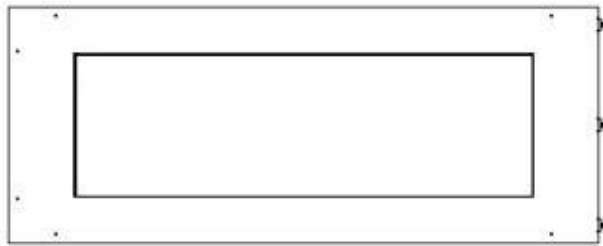

Appearance

Materials	Steel
Steel thickness	4 mm
Colour	Black
Glas included	Yes

Superior Manual

PrimeFire 700

Automatic burner 700

FLA 3 790 mm

FLA 3+ 790 mm