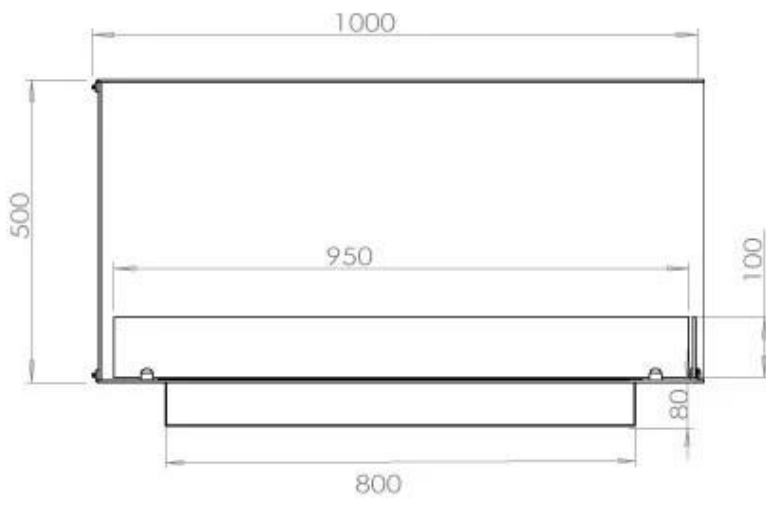

TECHNICAL SPECIFICATIONS

Burner - Features

Heat output (max)	4,4 kW
Control	Remote Control
Control	Automatic
Control	Manual
Remote control	Yes (add-on)
Requires electricity	No
Requires electricity	Yes
Adjustable flame	Yes
Burn time	6.5 hours
Minimum room size	80 m ³
Burner type	4 Litre Superior
Flame length	60 cm
Usage	0.87 L/h

Type

Flue/chimney	Not Required
Recommended air change rate	1
Producttype	See-through Built-in Bioethanol Fireplace
Brand	Foco
Fuel	Bioethanol
Flame view	Left side
Use	Indoor
Warranty	2 years

Size

Length/Width	100 cm
Height	50 cm
Depth	40 cm
Weight	30 kg

Appearance

Materials	Steel
Steel thickness	4 mm
Colour	Black
Glas included	Yes

Superior Manual

PrimeFire 700

Automatic burner 700

FLA 3 790 mm

FLA 3+ 790 mm