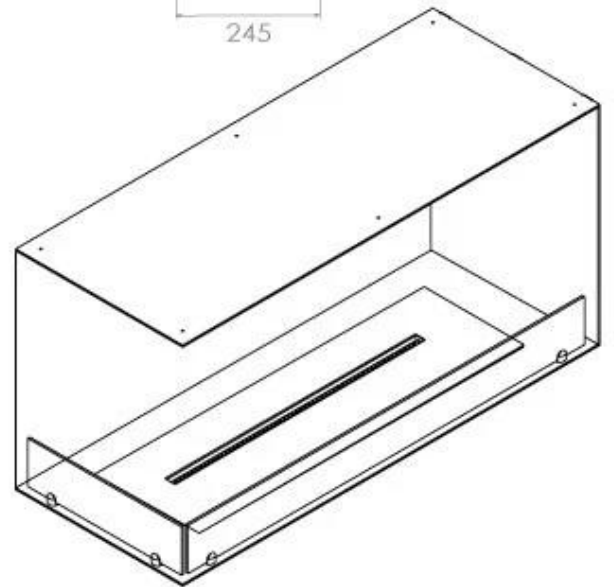

Automatic burner 700