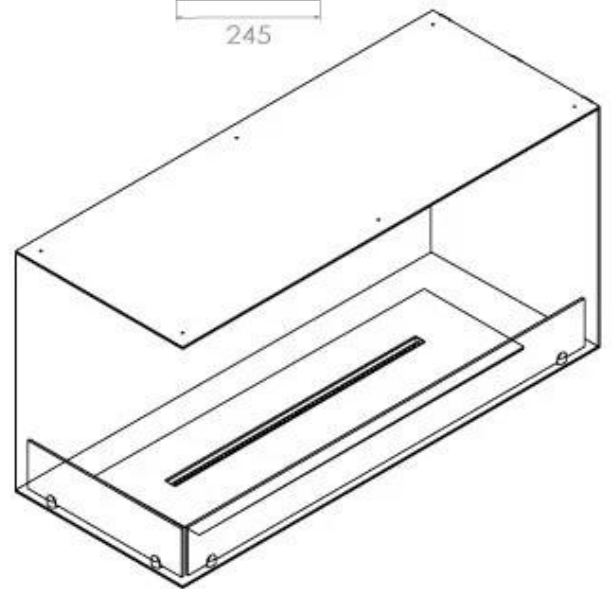

PrimeFire 700