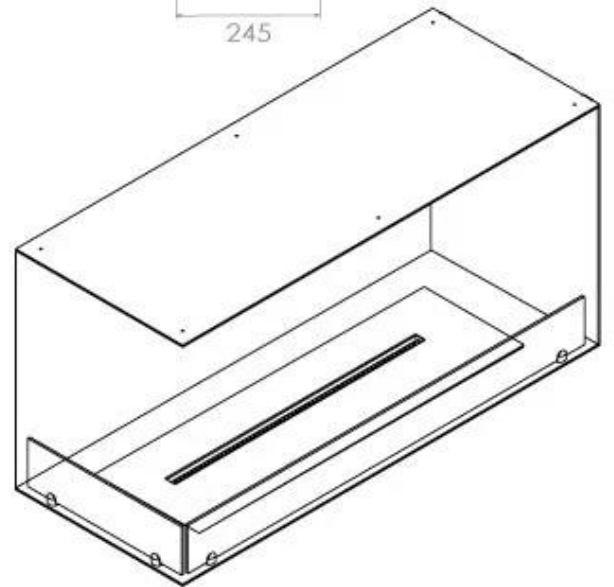

Type

Flue/chimney	Not Required
Recommended air change rate	1
Producttype	See-through Built-in Bioethanol Fireplace
Brand	Foco
Fuel	Bioethanol
Flame view	Left side
Use	Indoor
Warranty	2 years

Size

Length/Width	100 cm
Height	50 cm
Depth	40 cm
Weight	30 kg

Appearance

Materials	Steel
Steel thickness	4 mm
Colour	Black
Glas included	Yes

Superior Manual

PrimeFire 700

Automatic burner 700

FLA 3 790 mm

FLA 3+ 790 mm