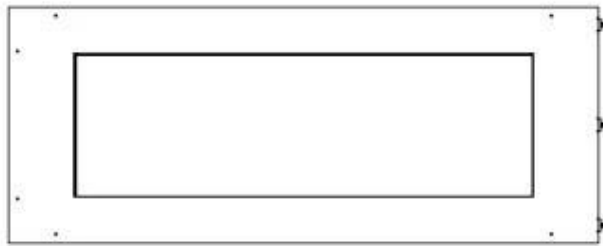

Appearance

Materials	Steel
Steel thickness	4 mm
Colour	Black
Glas included	Yes

Superior Manual

PrimeFire 700

Automatic burner 700

FLA 3 790 mm

FLA 3+ 790 mm