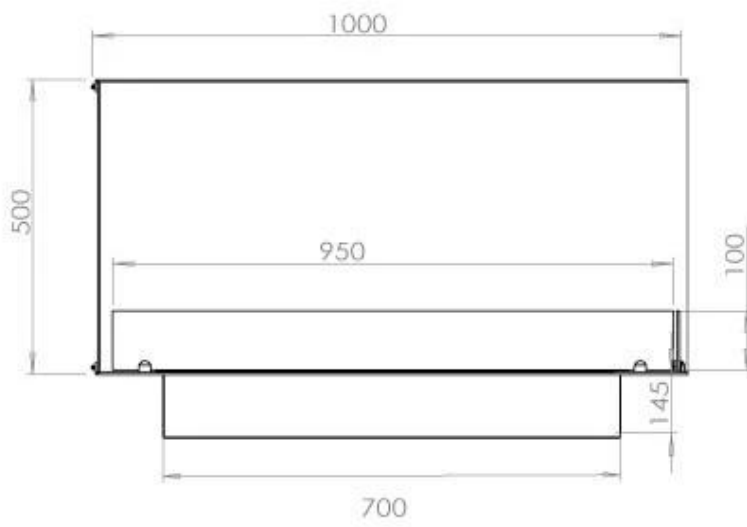

PrimeFire 700