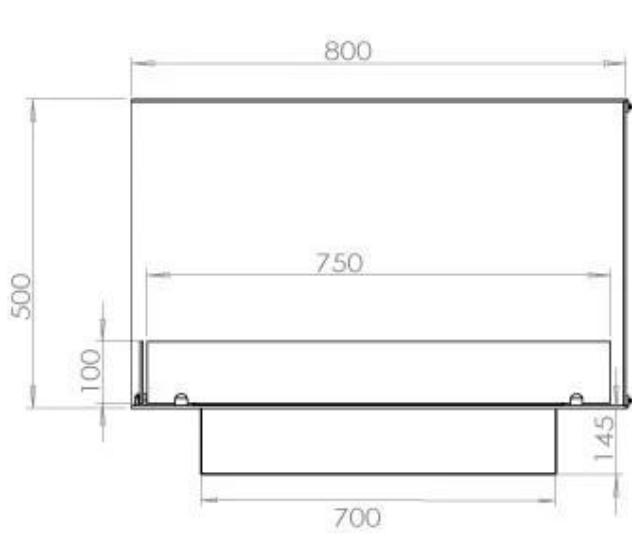

PrimeFire 700