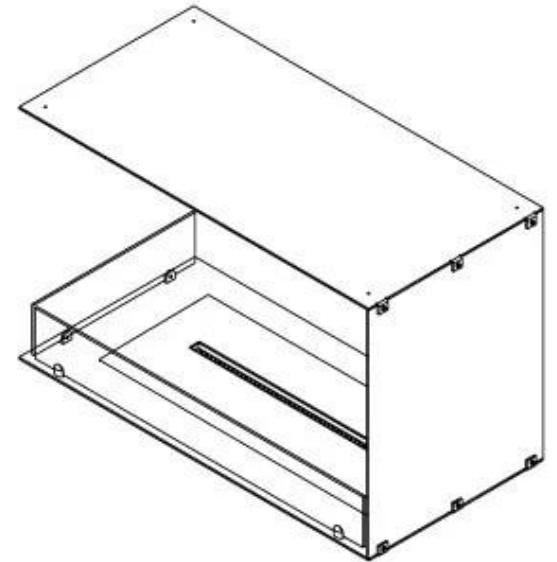

Automatic burner