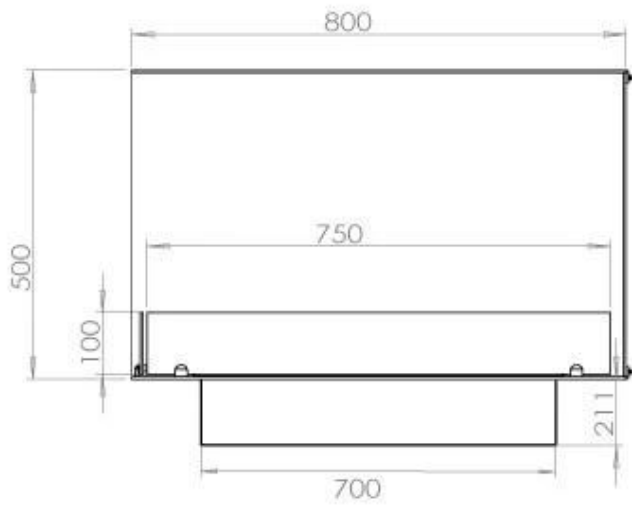

TECHNICAL SPECIFICATIONS

Burner - Features

Control	Remote Control
Control	Automatic
Control	Manual
Burn time	7.5 hours
Minimum room size	70 m ³
Burner type	3.5 Litre Superior
Flame length	45 cm
Heat output (max)	3,2 kW
Remote control	Yes (add-on)
Requires electricity	Yes
Requires electricity	No
Adjustable flame	Yes
Usage	0.46 L/h

Size

Length/Width	80 cm
Height	50 cm
Depth	40 cm
Weight	25 kg

Automatic burner

PrimeFire 700

Superior Manual