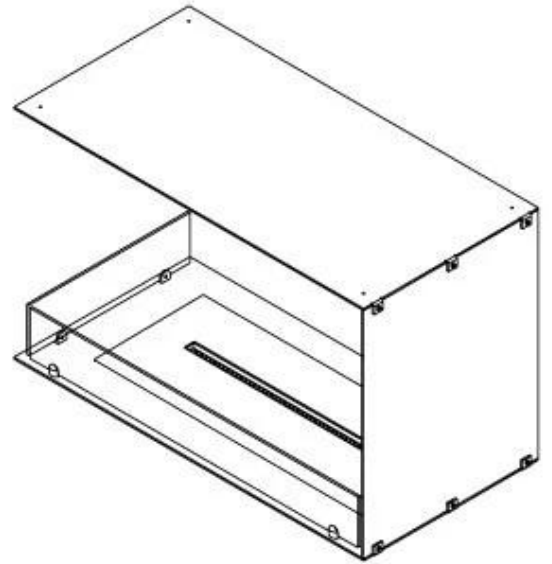

FOCO CORNER LEFT 800

BIO-30-122

Foco Corner Left 800 is a stylish corner bioethanol fireplace designed for wall installation, allowing you to enjoy the flames from two sides: front and left. This left-sided model is perfect for creating a cozy atmosphere in any room. You can choose between a manual or automatic bioethanol burner, offering adjustable flame levels and remote control for added convenience. Made from 4 mm powder-coated stainless steel, and with tempered glass, the fireplace ensures a stable and safe flame experience.

Type

Flue/chimney	Not Required
Recommended air change rate	1
Producttype	See-through Built-in Bioethanol Fireplace
Brand	Foco
Fuel	Bioethanol
Flame view	Left side
Use	Indoor
Warranty	2 years

Appearance

Materials	Steel
Steel thickness	4 mm
Colour	Black
Glas included	Yes

Size

Length/Width	80 cm
Height	50 cm
Depth	40 cm
Weight	25 kg

Automatic burner

PrimeFire 700

Superior Manual