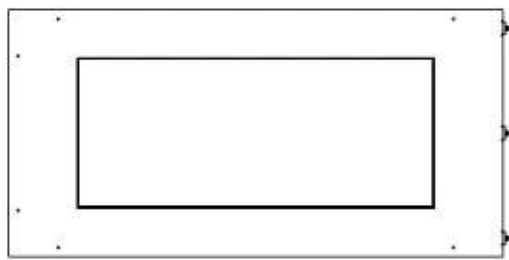

Automatic burner