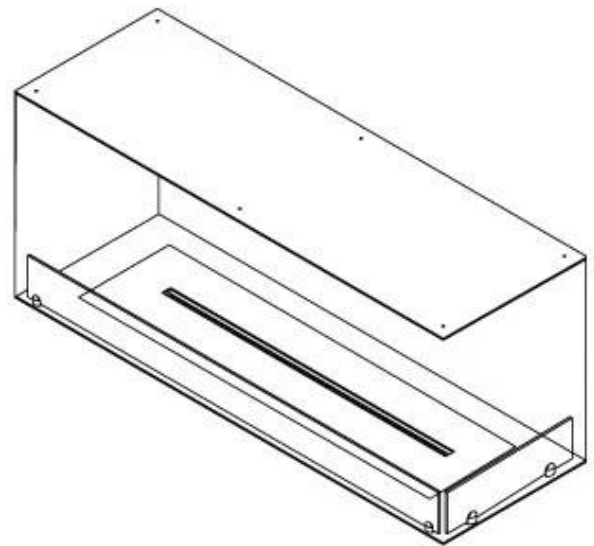

#### Size

Length/Width	120 cm
Height	50 cm
Depth	40 cm
Weight	35 kg

#### Appearance

Materials	Steel
Steel thickness	4 mm
Colour	Black
Glas included	Yes

FLA 3+ 990 mm

FLA 3 990 mm