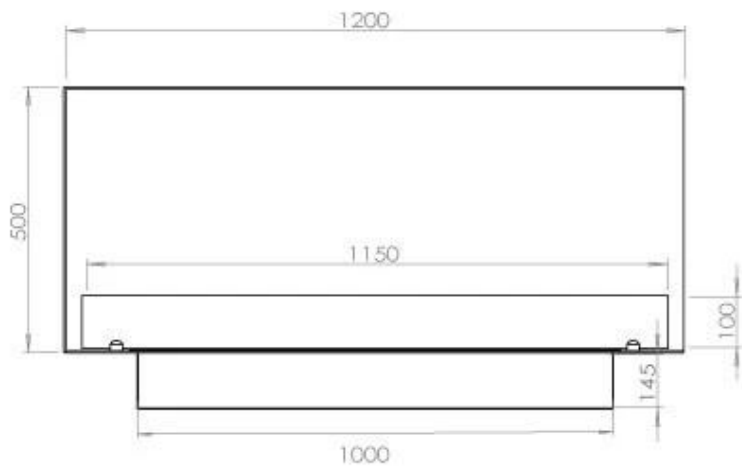

Primefire 1000