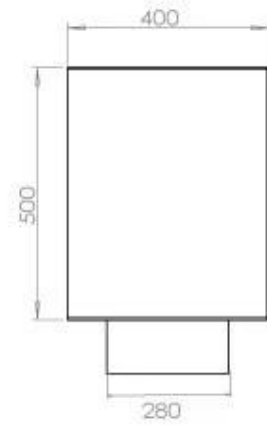

#### Size

Length/Width	120 cm
Height	50 cm
Depth	40 cm
Weight	35 kg

#### Appearance

Materials	Steel
Steel thickness	4 mm
Colour	Black
Glas included	Yes

FLA 3+ 990 mm

FLA 3 990 mm