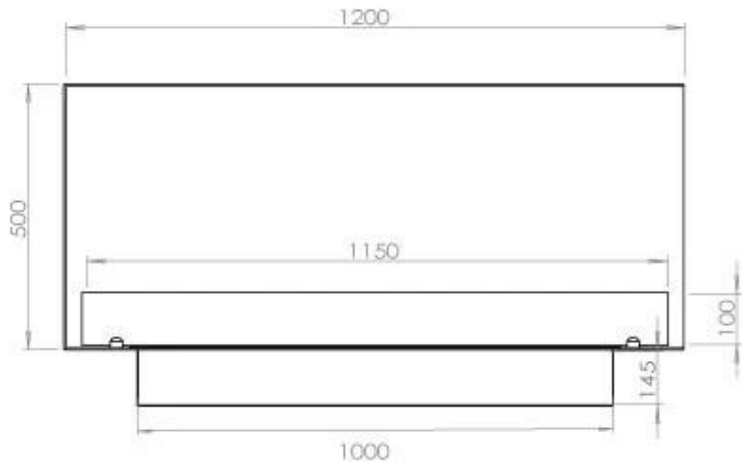

Primefire 1000