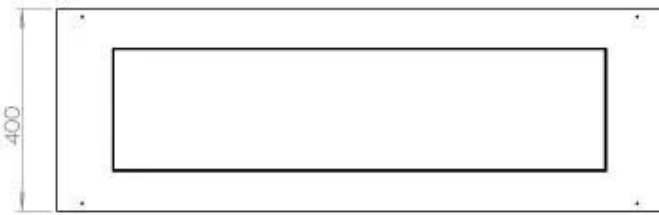

Automatic burner 1000