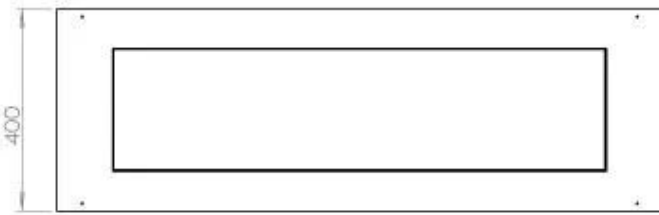

Primefire 1000