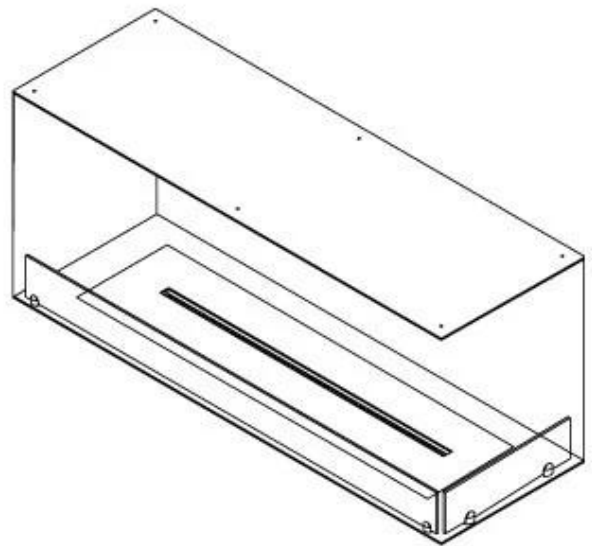

#### Size

Length/Width	120 cm
Height	50 cm
Depth	40 cm
Weight	35 kg

#### Appearance

Materials	Steel
Steel thickness	4 mm
Colour	Black
Glas included	Yes

FLA 3+ 990 mm

FLA 3 990 mm