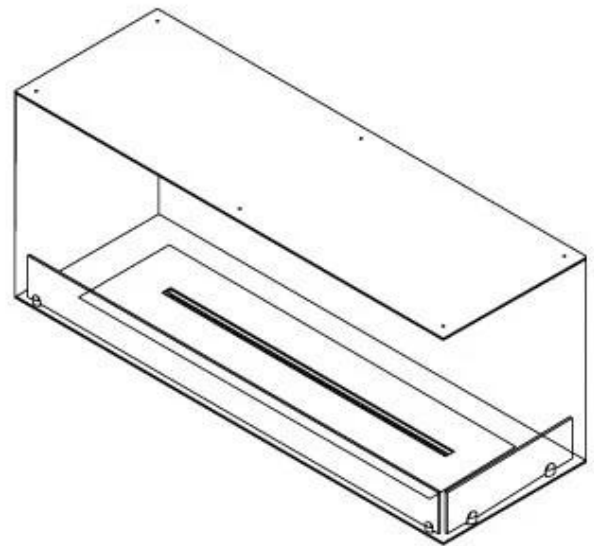

Automatic burner 1000