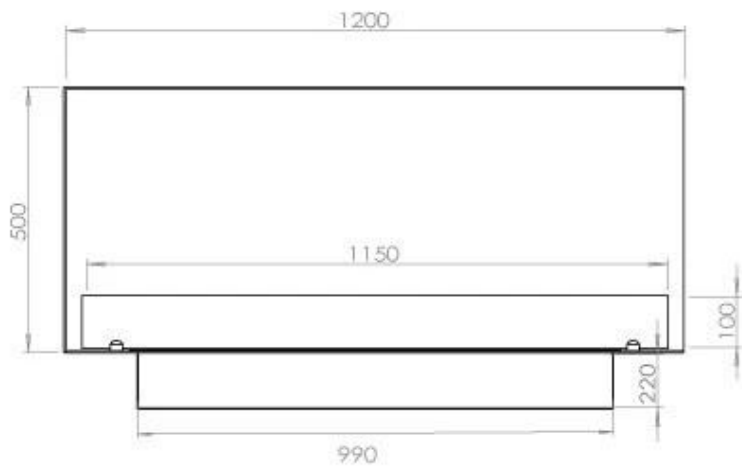

TECHNICAL SPECIFICATIONS

Appearance

Colour	Black
Glas included	Yes
Materials	Steel

Appearance

Steel thickness	4 mm
-----------------	------

Burner - Features

Adjustable	Yes
Burn time	6 hours
Burner type	5 Litre Superior
Control	Automatic
Control	Manual
Control	Remote Control
Flame length	85 cm
Heat output (max)	6,2 kW
Minimum room size	90 m ³
Remote control	Yes (add-on)
Requires electricity	No
Requires electricity	Yes
Usage	0.87 L/h

Size

Depth	40 cm
Height	50 cm
Length/Width	120 cm
Weight	35 kg

Type

Brand	Foco
-------	------

Type

Flame view	46
------------	----

Type

Flue/chimney	Not required
Fuel	Bioethanol

Type

Producttype	See-through Built-in Bioethanol Fireplace
-------------	--

Type

Recommended air change rate	1
-----------------------------	---

Type

Use	Indoor
Warranty	2 years

FLA 3+ 990 mm

FLA 3 990 mm