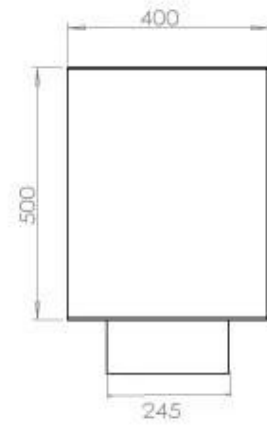

Primefire 1000