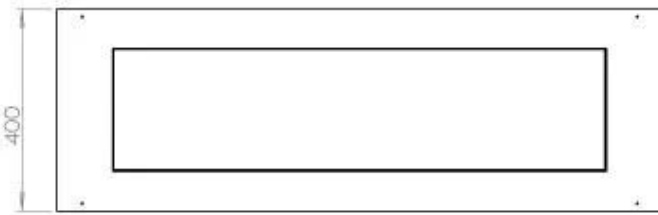

Automatic burner 1000