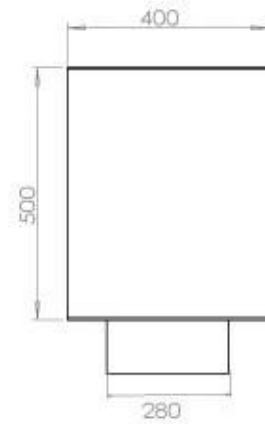

#### Size

Length/Width	120 cm
Height	50 cm
Depth	40 cm
Weight	35 kg

#### Appearance

Materials	Steel
Steel thickness	4 mm
Colour	Black
Glas included	Yes

FLA 3+ 990 mm

FLA 3 990 mm