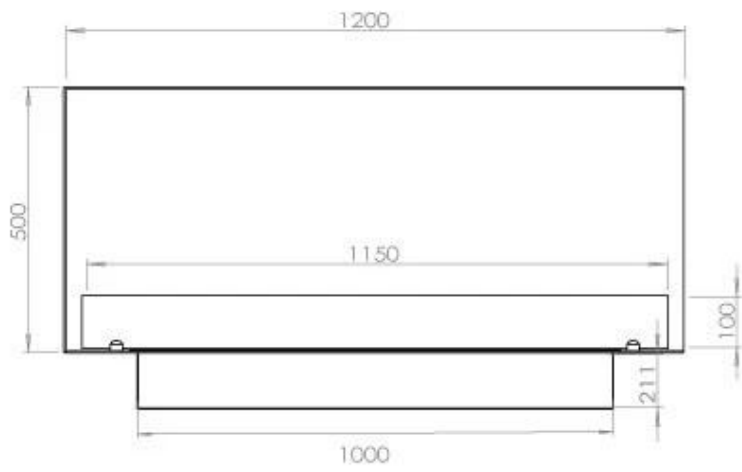

Automatic burner 1000