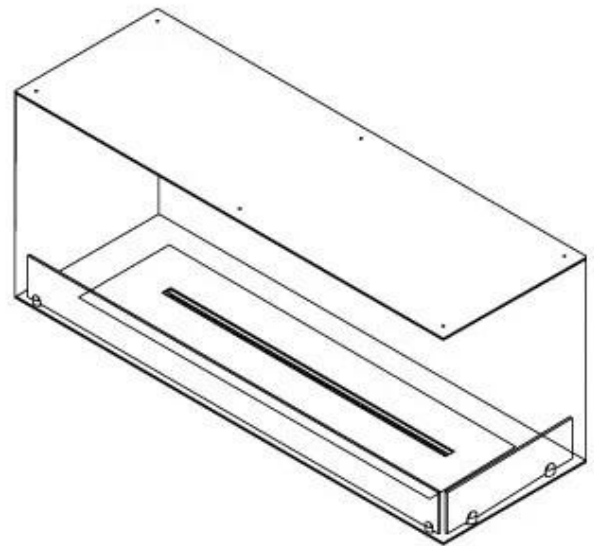

Primefire 1000