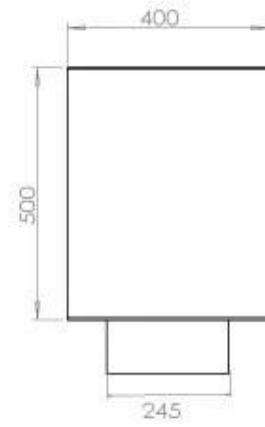

Automatic burner 1000