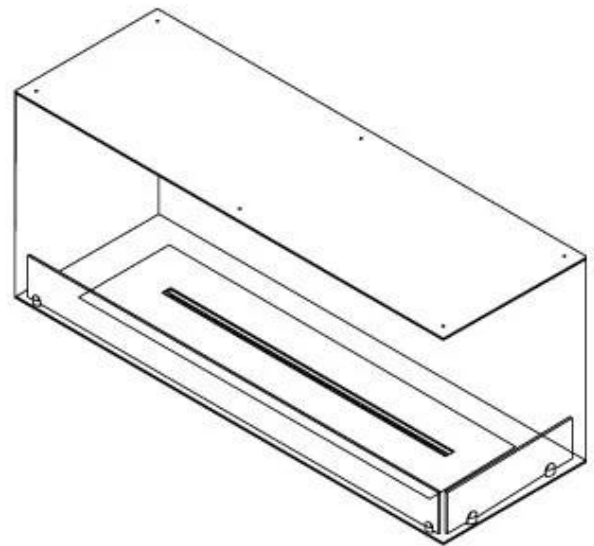

FLA 3+ 990 mm