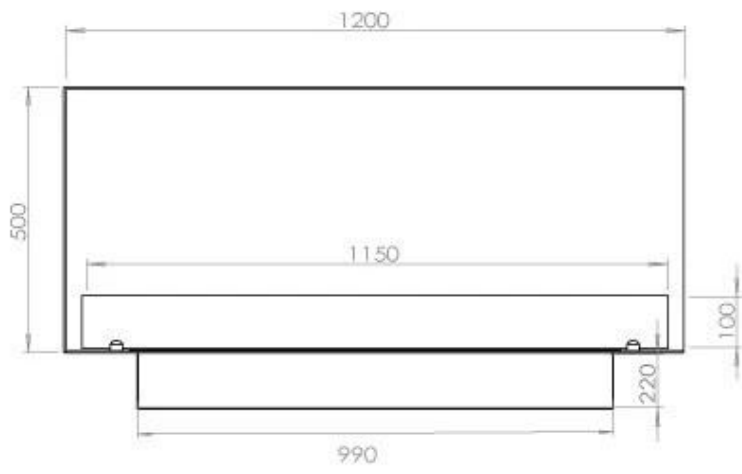

#### Size

Length/Width	120 cm
Height	50 cm
Depth	40 cm
Weight	35 kg

#### Appearance

Materials	Steel
Steel thickness	4 mm
Colour	Black
Glas included	Yes

FLA 3+ 990 mm

FLA 3 990 mm