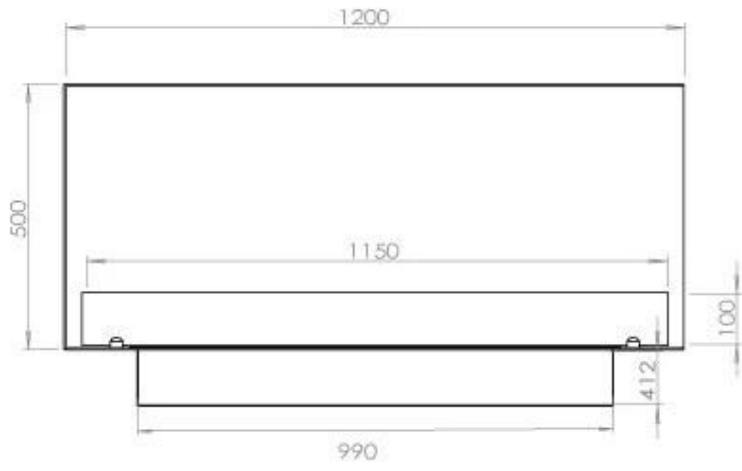

#### Burner - Features

Flame length	85 cm
Heat output (max)	6,2 kW
Remote control	Yes (add-on)
Requires electricity	No
Requires electricity	Yes
Adjustable flame	Yes
Control	Remote Control
Control	Automatic
Control	Manual
Burn time	6 hours
Minimum room size	90 m <sup>3</sup>
Burner type	5 Litre Superior
Usage	0.87 L/h

#### Size

Length/Width	120 cm
Height	50 cm
Depth	40 cm
Weight	35 kg

#### Appearance

Materials	Steel
Steel thickness	4 mm
Colour	Black
Glas included	Yes

FLA 3+ 990 mm

FLA 3 990 mm