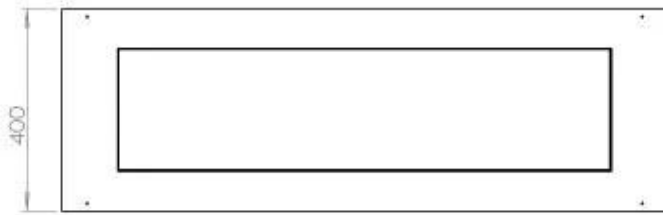

#### Size

Length/Width	120 cm
Height	50 cm
Depth	40 cm
Weight	35 kg

#### Appearance

Materials	Steel
Steel thickness	4 mm
Colour	Black
Glas included	Yes

FLA 3+ 990 mm

FLA 3 990 mm