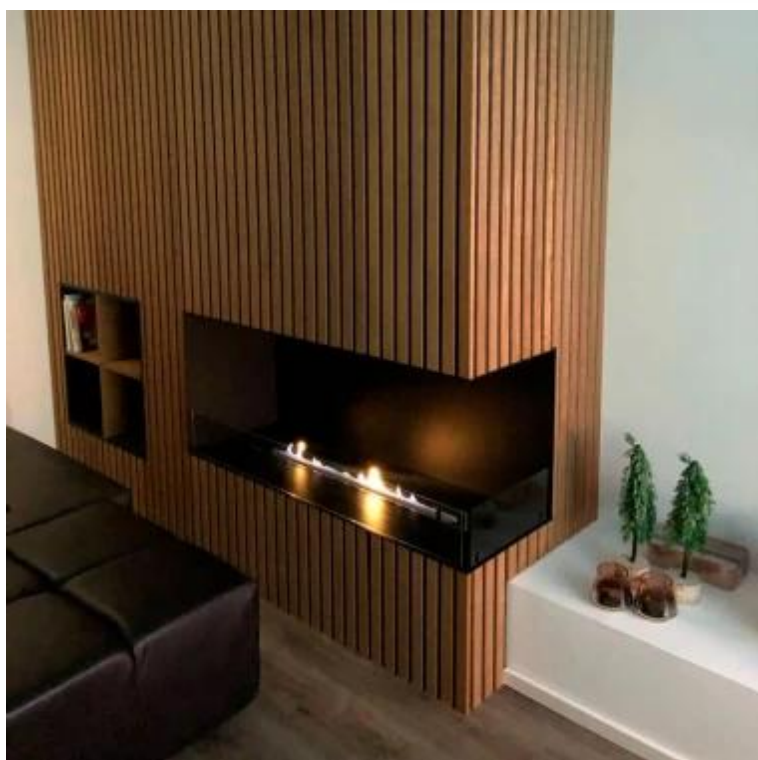

FOCO CORNER RIGHT 1000

BIO-30-120

Foco Corner Right 1000 is an elegant corner bioethanol fireplace designed for wall installation, offering views of the flames from the front and right side. This right-sided model creates a modern and cosy atmosphere in any room. Depending on your needs, you can choose between a manual or automatic bioethanol burner with remote control. Made from 4 mm powder-coated stainless steel with tempered glass, the Foco Corner Right ensures a stable and safe flame experience, highlighting the fireplace's timeless design.

Type

Flue/chimney	Not Required
Recommended air change rate	1
Producttype	See-through Built-in Bioethanol Fireplace
Brand	Foco
Fuel	Bioethanol
Flame view	46
Use	Indoor
Warranty	2 years

Size

Length/Width	100 cm
Height	50 cm
Depth	40 cm
Weight	30 kg

Appearance

Materials	Steel
Steel thickness	4 mm
Colour	Black
Glas included	Yes

FLA 3+ 790 mm

FLA 3 790 mm

Automatic burner 700

PrimeFire 700

Superior Manual 800