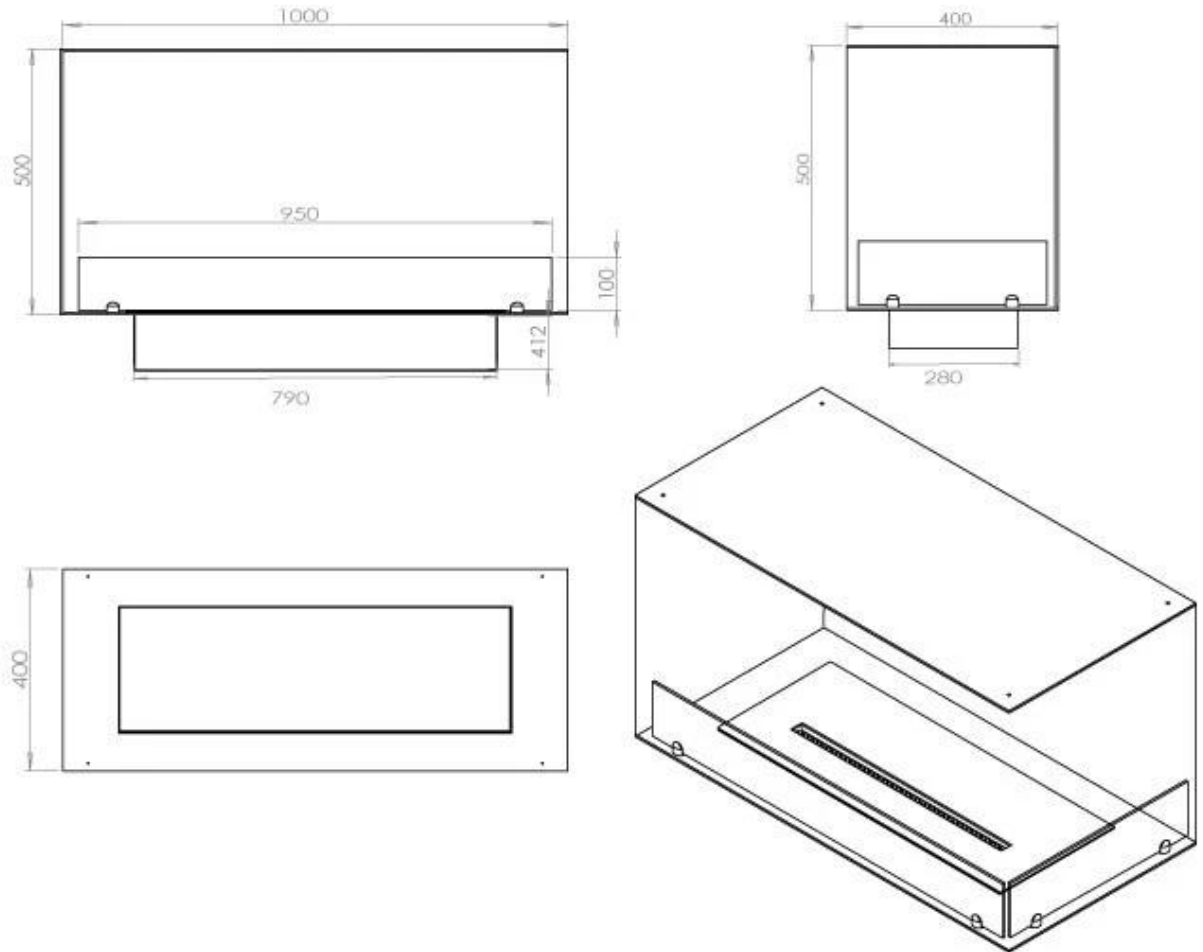

TECHNICAL SPECIFICATIONS

Appearance

Colour	Black
Glas included	Yes
Materials	Steel

Appearance

Steel thickness	4 mm
-----------------	------

Burner - Features

Adjustable	Yes
Burn time	6.5 hours
Burner type	4 Litre Superior
Control	Automatic
Control	Manual
Control	Remote Control
Flame length	60 cm
Heat output (max)	4.4 kW kW
Minimum room size	80 m ³
Remote control	Yes (add-on)
Requires electricity	No
Requires electricity	Yes
Usage	0.62 L/h

Size

Depth	40 cm
Height	50 cm
Length/Width	100 cm
Weight	30 kg

Type

Brand	Foco
-------	------

Type

Flame view	46
------------	----

Type

Flue/chimney	Not required
Fuel	Bioethanol

Type

Producttype	See-through Built-in Bioethanol Fireplace
-------------	--

Type

Recommended air change rate	1
-----------------------------	---

Type

Use	Indoor
Warranty	2 years

FLA 3+ 790 mm

FLA 3 790 mm