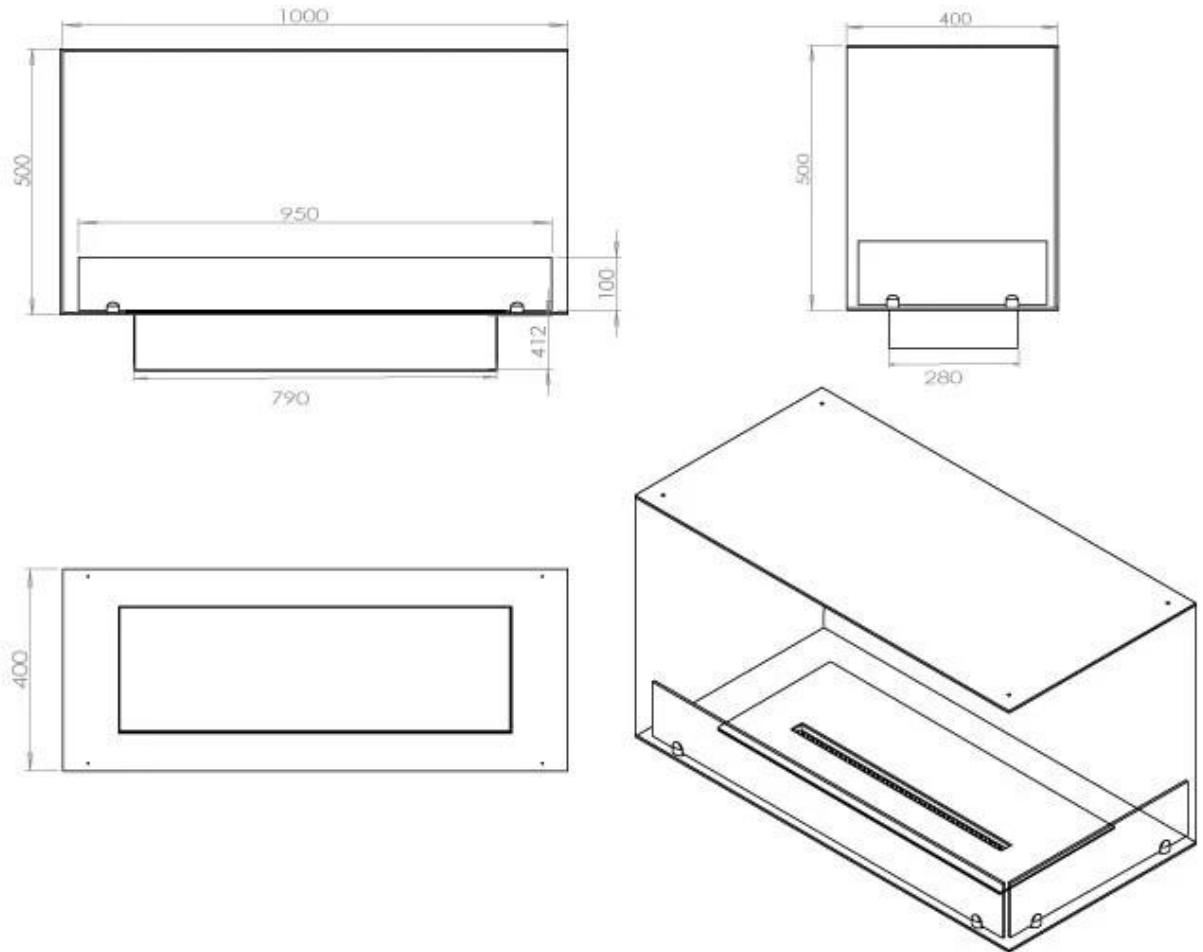

TECHNICAL SPECIFICATIONS

Burner - Features

Adjustable flame	Yes
Control	Remote Control
Control	Automatic
Control	Manual
Burn time	6.5 hours
Minimum room size	80 m ³
Burner type	4 Litre Superior
Flame length	60 cm
Heat output (max)	4,4 kW
Remote control	Yes (add-on)
Requires electricity	Yes
Requires electricity	No
Usage	0.62 L/h

Type

Flue/chimney	Not Required
Recommended air change rate	1
Producttype	See-through Built-in Bioethanol Fireplace
Brand	Foco
Fuel	Bioethanol
Flame view	46
Use	Indoor
Warranty	2 years

Size

Length/Width	100 cm
Height	50 cm
Depth	40 cm
Weight	30 kg

Appearance

Materials	Steel
Steel thickness	4 mm
Colour	Black
Glas included	Yes

FLA 3+ 790 mm

FLA 3 790 mm

Automatic burner 700

PrimeFire 700

Superior Manual 800