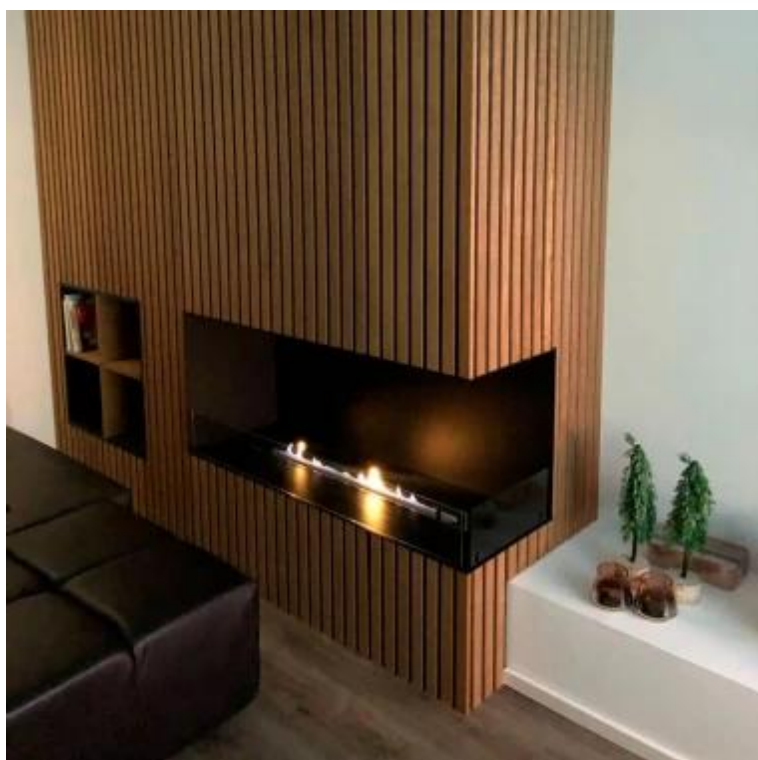

FOCO CORNER RIGHT 1000

BIO-30-120

Foco Corner is a bioethanol fireplace designed to be built into the corner of a wall, where you will be able to see the flames from two connected sides. Choose between a manual or automatic burner.

TECHNICAL SPECIFICATIONS

Appearance

Colour	Black
Glas included	Yes
Materials	Steel

Appearance

Steel thickness	4 mm
-----------------	------

Burner - Features

Adjustable	Yes
Burn time	6.5 hours
Burner type	4 Litre Superior
Control	Automatic
Control	Manual
Control	Remote Control
Flame length	60 cm
Heat output (max)	4.4 kW kW
Minimum room size	80 m ³
Remote control	Yes (add-on)
Requires electricity	No
Requires electricity	Yes
Usage	0.62 L/h

Size

Depth	40 cm
Height	50 cm
Length/Width	100 cm
Weight	30 kg

Type

Brand	Foco
-------	------

Type

Flame view	46
------------	----

Type

Flue/chimney	Not required
Fuel	Bioethanol