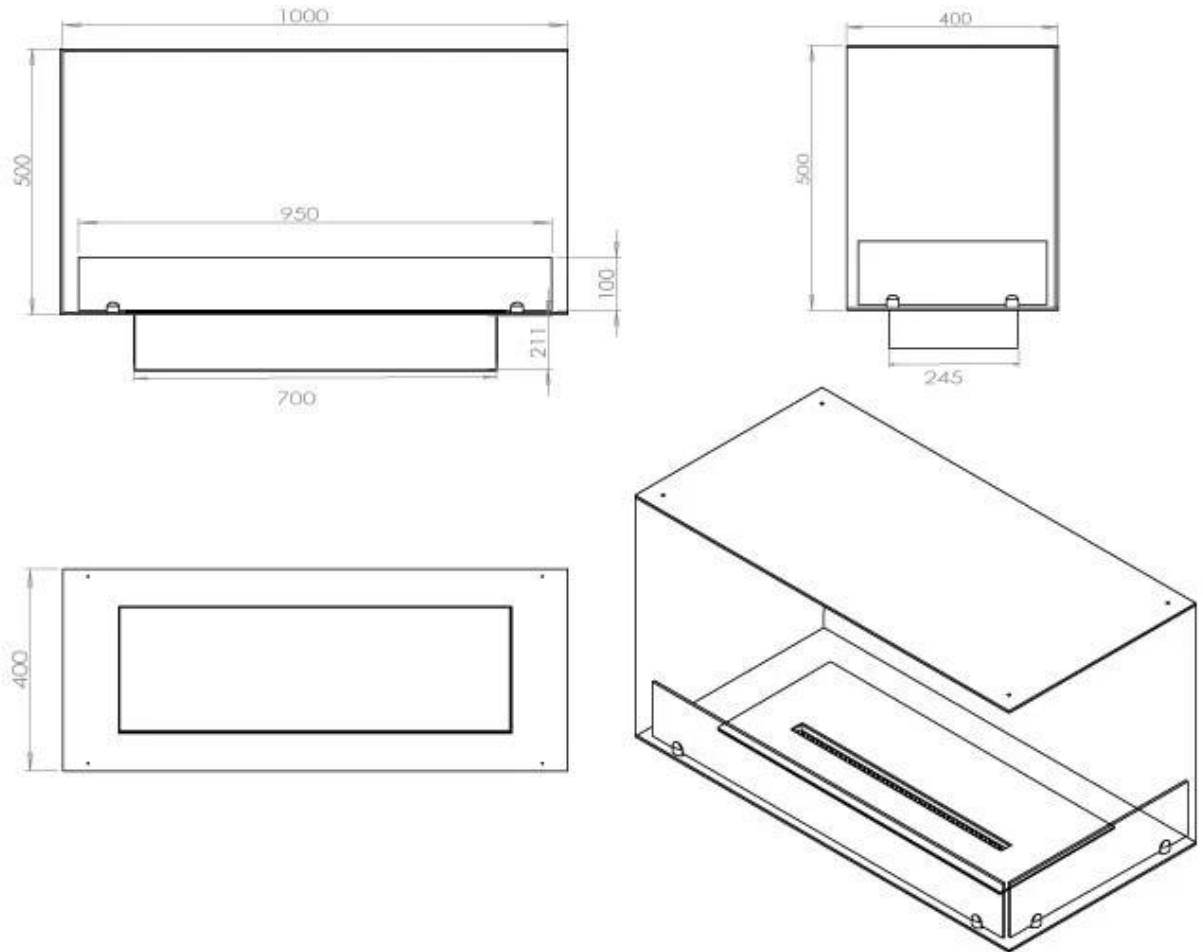

TECHNICAL SPECIFICATIONS

Burner - Features

Adjustable flame	Yes
Control	Remote Control
Control	Automatic
Control	Manual
Burn time	6.5 hours
Minimum room size	80 m ³
Burner type	4 Litre Superior
Flame length	60 cm
Heat output (max)	4,4 kW
Remote control	Yes (add-on)
Requires electricity	Yes
Requires electricity	No
Usage	0.62 L/h

Type

Flue/chimney	Not Required
Recommended air change rate	1
Producttype	See-through Built-in Bioethanol Fireplace
Brand	Foco
Fuel	Bioethanol
Flame view	46
Use	Indoor
Warranty	2 years

Size

Length/Width	100 cm
Height	50 cm
Depth	40 cm
Weight	30 kg

Appearance

Materials	Steel
Steel thickness	4 mm
Colour	Black
Glas included	Yes

FLA 3+ 790 mm

FLA 3 790 mm

Automatic burner 700

PrimeFire 700

Superior Manual 800