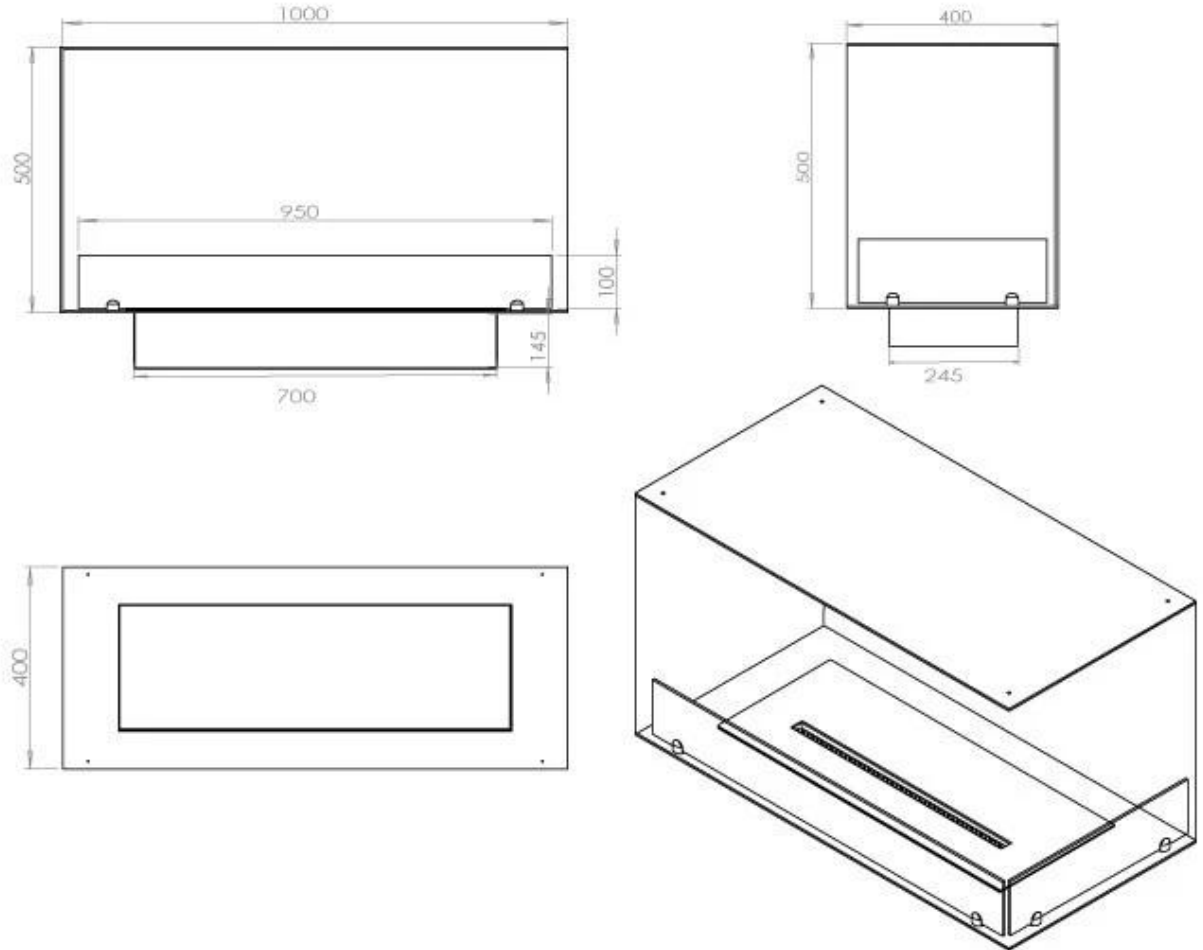

PrimeFire 700