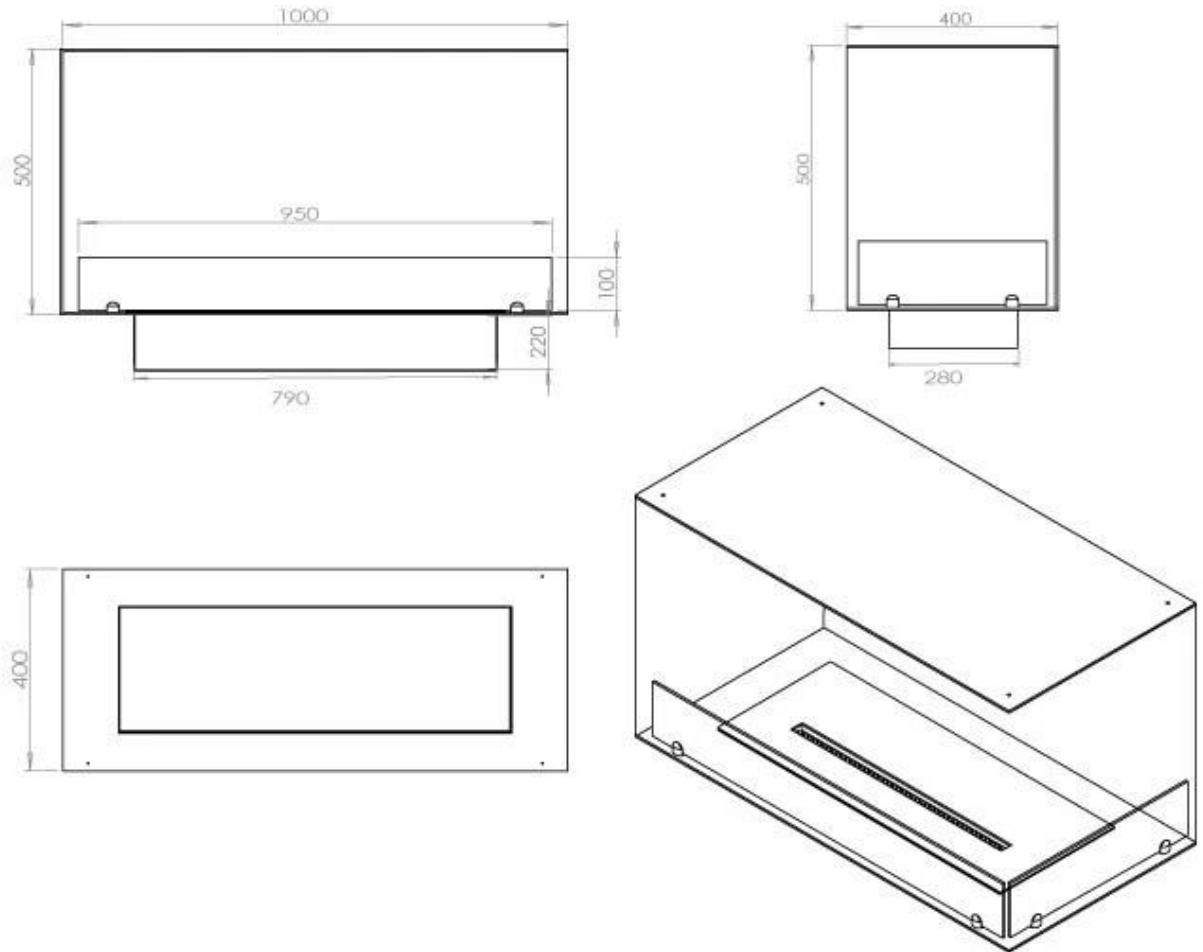

TECHNICAL SPECIFICATIONS

Burner - Features

Adjustable flame	Yes
Control	Remote Control
Control	Automatic
Control	Manual
Burn time	6.5 hours
Minimum room size	80 m ³
Burner type	4 Litre Superior
Flame length	60 cm
Heat output (max)	4,4 kW
Remote control	Yes (add-on)
Requires electricity	Yes
Requires electricity	No
Usage	0.62 L/h

Type

Flue/chimney	Not Required
Recommended air change rate	1
Producttype	See-through Built-in Bioethanol Fireplace
Brand	Foco
Fuel	Bioethanol
Flame view	46
Use	Indoor
Warranty	2 years

Size

Length/Width	100 cm
Height	50 cm
Depth	40 cm
Weight	30 kg

Appearance

Materials	Steel
Steel thickness	4 mm
Colour	Black
Glas included	Yes

FLA 3+ 790 mm

FLA 3 790 mm

Automatic burner 700

PrimeFire 700

Superior Manual 800