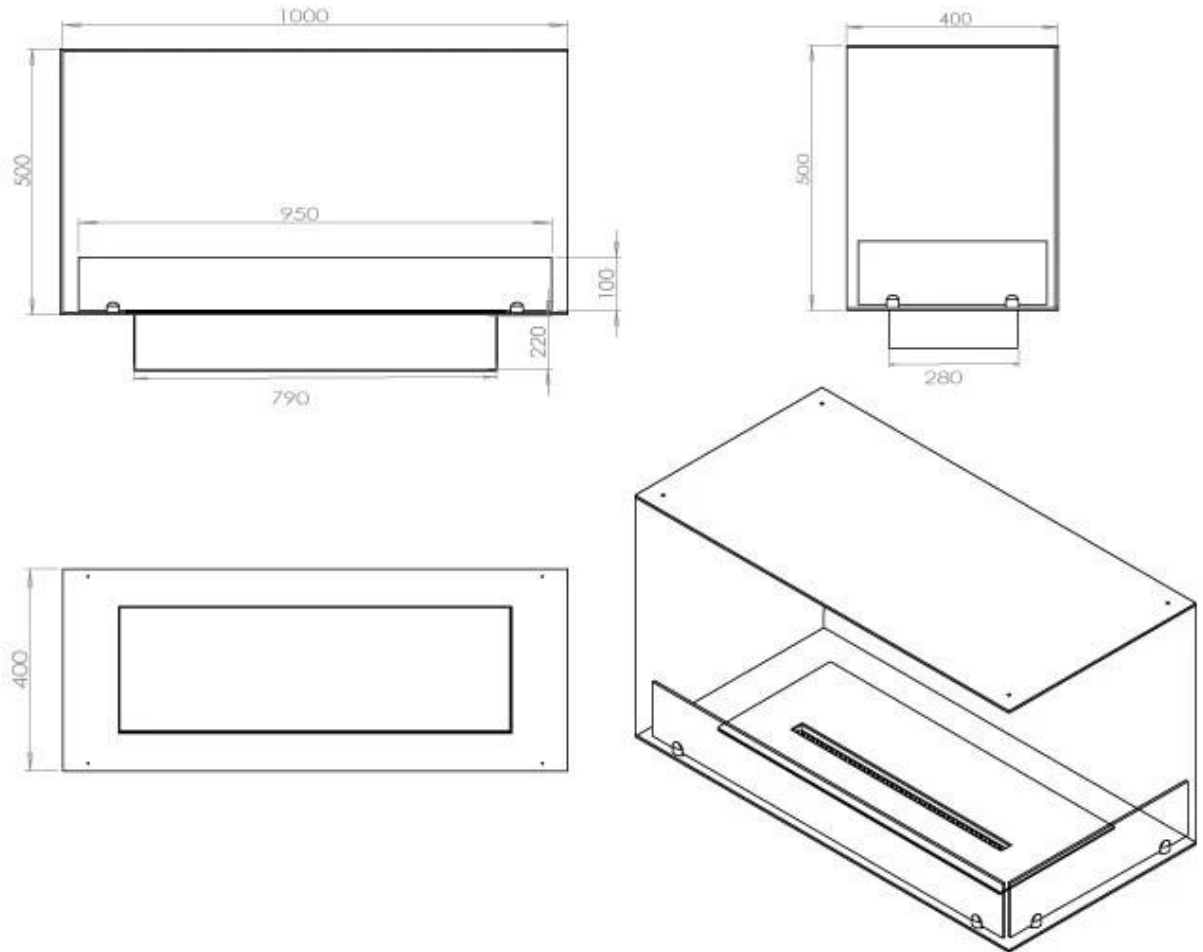

TECHNICAL SPECIFICATIONS

Appearance

Colour	Black
Glas included	Yes
Materials	Steel

Appearance

Steel thickness	4 mm
-----------------	------

Burner - Features

Adjustable	Yes
Burn time	6.5 hours
Burner type	4 Litre Superior
Control	Automatic
Control	Manual
Control	Remote Control
Flame length	60 cm
Heat output (max)	4.4 kW kW
Minimum room size	80 m ³
Remote control	Yes (add-on)
Requires electricity	No
Requires electricity	Yes
Usage	0.62 L/h

Size

Depth	40 cm
Height	50 cm
Length/Width	100 cm
Weight	30 kg

Type

Brand	Foco
-------	------

Type

Flame view	46
------------	----

Type

Flue/chimney	Not required
Fuel	Bioethanol

Type

Producttype	See-through Built-in Bioethanol Fireplace
-------------	--

Type

Recommended air change rate	1
-----------------------------	---

Type

Use	Indoor
Warranty	2 years

FLA 3+ 790 mm

FLA 3 790 mm