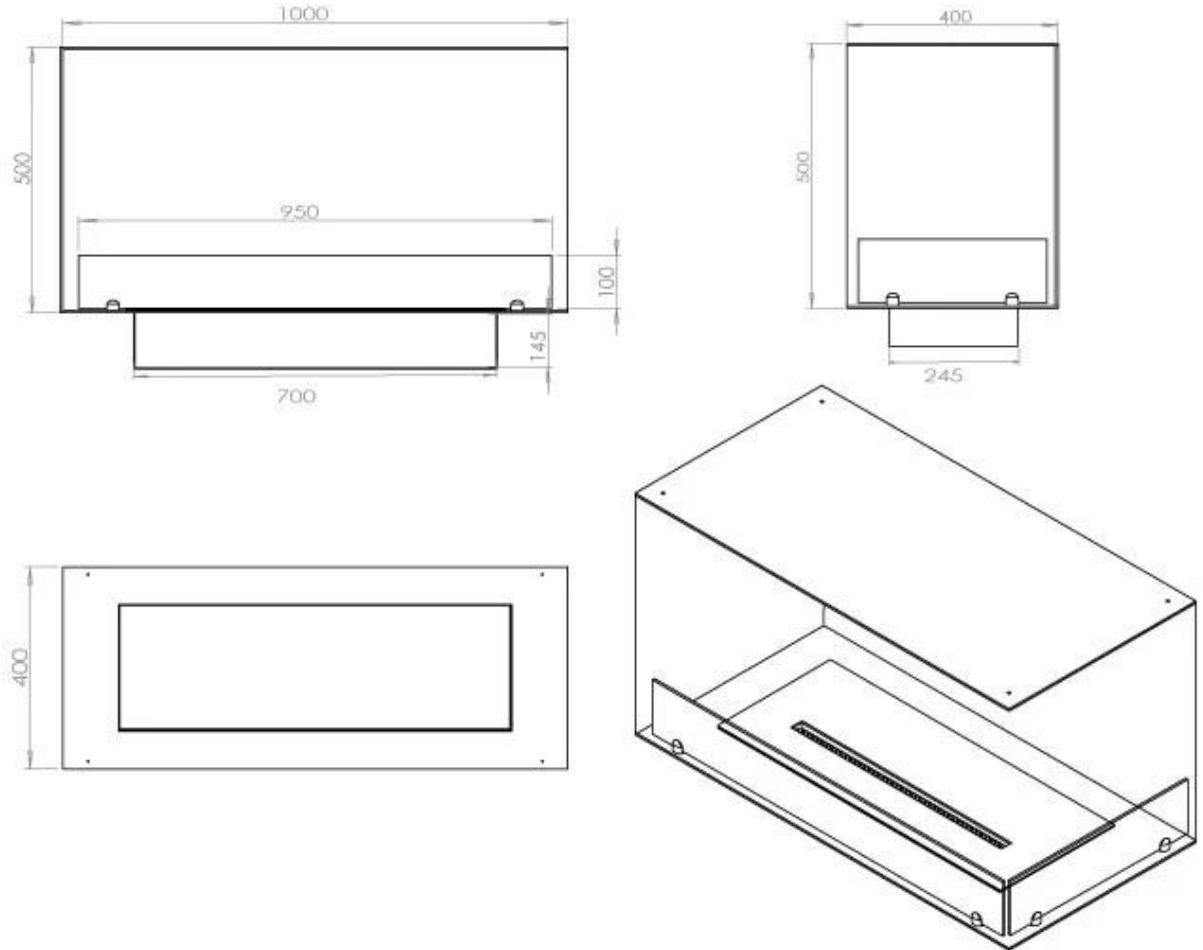

TECHNICAL SPECIFICATIONS

Burner - Features

Adjustable flame	Yes
Control	Remote Control
Control	Automatic
Control	Manual
Burn time	6.5 hours
Minimum room size	80 m ³
Burner type	4 Litre Superior
Flame length	60 cm
Heat output (max)	4,4 kW
Remote control	Yes (add-on)
Requires electricity	Yes
Requires electricity	No
Usage	0.62 L/h

Type

Flue/chimney	Not Required
Recommended air change rate	1
Producttype	See-through Built-in Bioethanol Fireplace
Brand	Foco
Fuel	Bioethanol
Flame view	46
Use	Indoor
Warranty	2 years

Size

Length/Width	100 cm
Height	50 cm
Depth	40 cm
Weight	30 kg

Appearance

Materials	Steel
Steel thickness	4 mm
Colour	Black
Glas included	Yes

FLA 3+ 790 mm

FLA 3 790 mm

Automatic burner 700

PrimeFire 700

Superior Manual 800