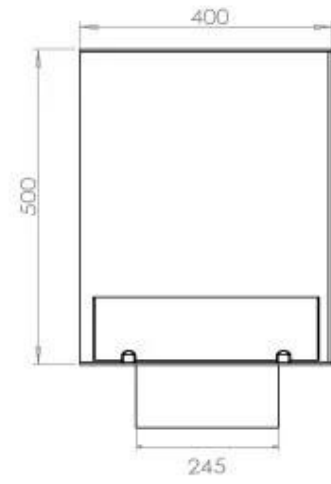

Automatic burner