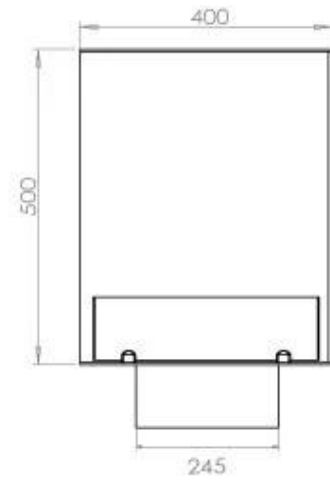

Automatic burner