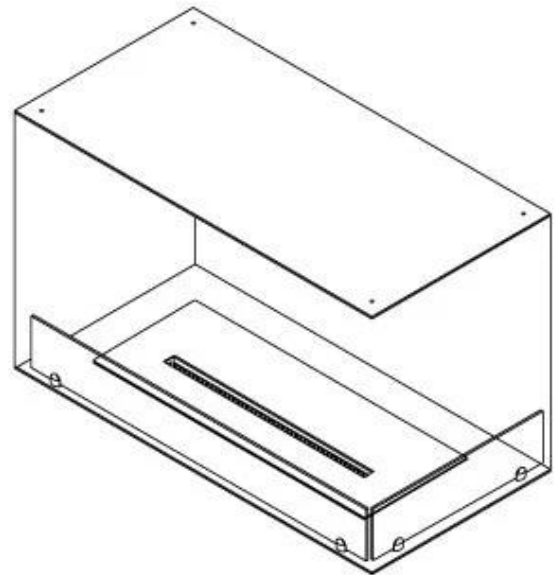

Automatic burner