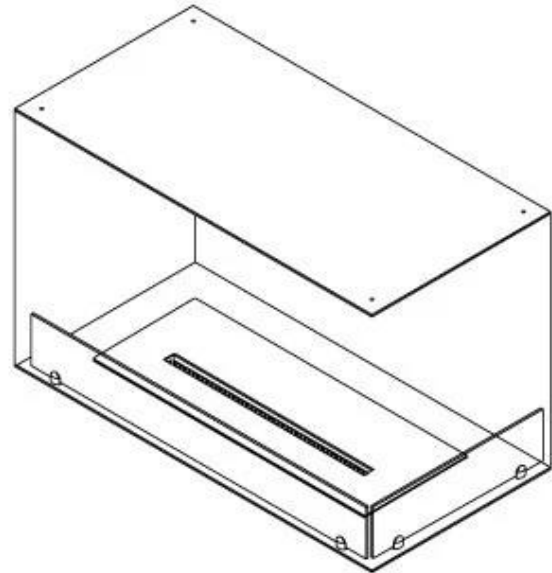

PrimeFire 700