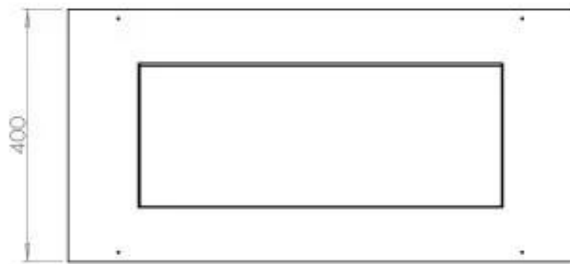

PrimeFire 700