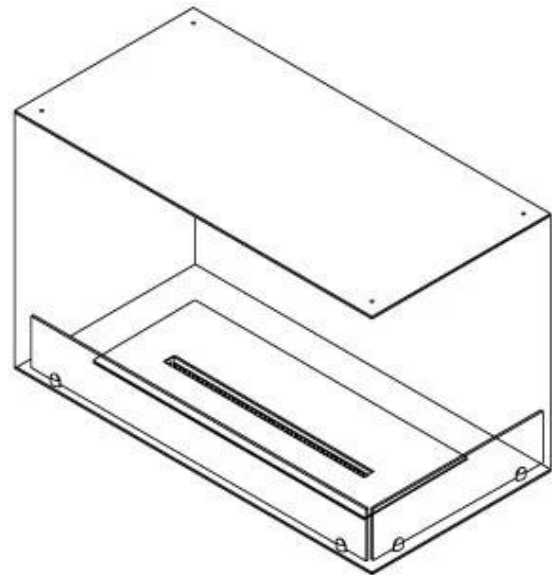

PrimeFire 700