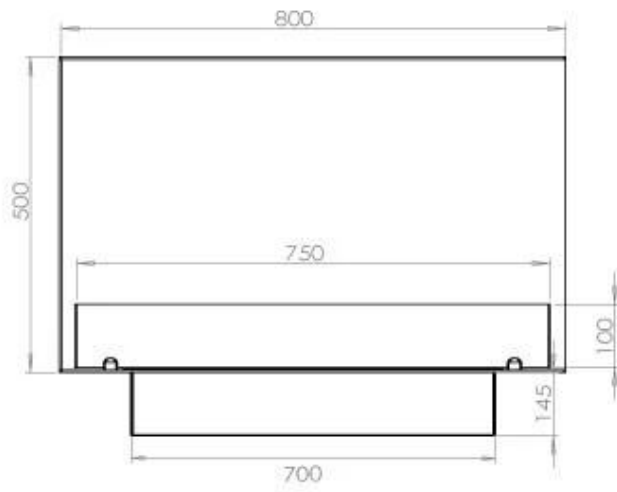

PrimeFire 700