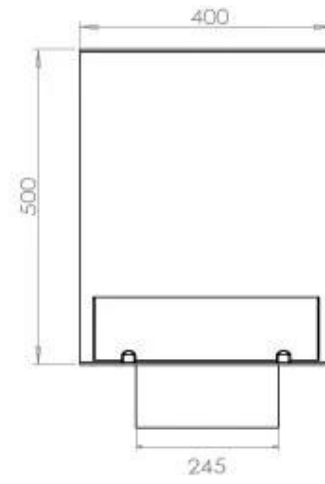

PrimeFire 700