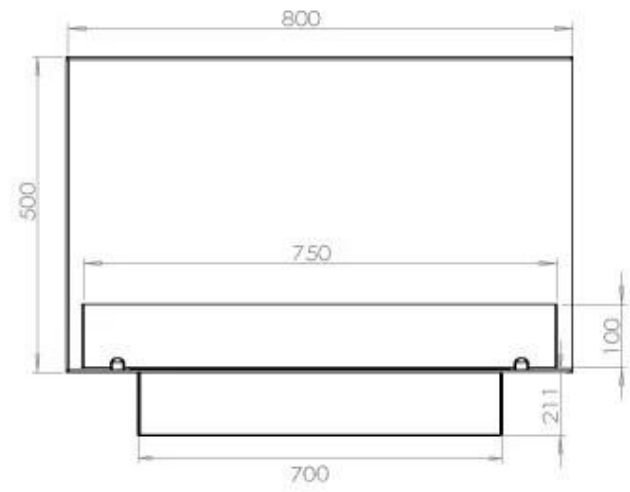

Automatic burner