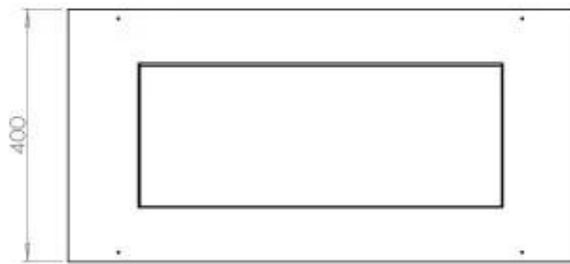

Automatic burner