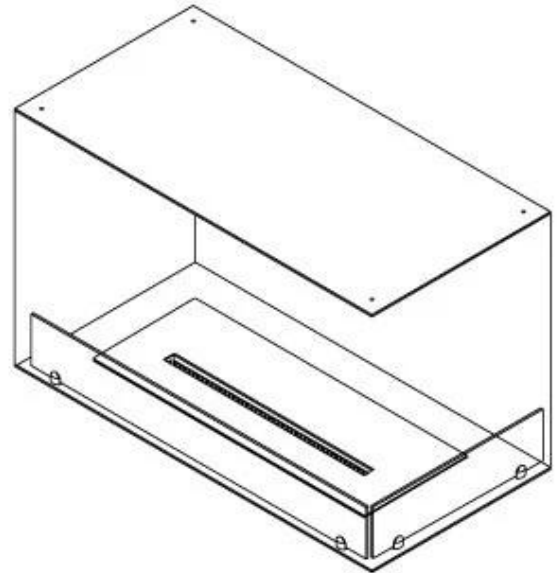

Automatic burner