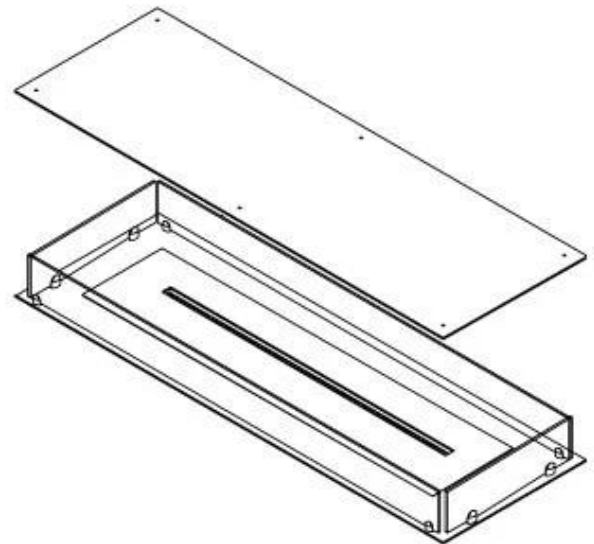

FOCO FOUR 1200

BIO-30-118

Foco Four 1200 is an elegant 4-sided bioethanol fireplace designed for built-in installation, offering a view of the flames from all sides. This fireplace is perfect for creating a central visual feature in the room, especially under a plateau or floating wall where a TV can be mounted. Choose a manual or automatic bioethanol burner, offering adjustable flame levels and remote control. Made from 4 mm powder-coated stainless steel with tempered glass, Foco Four ensures a stable and safe flame experience.

Type

Flue/chimney	Not Required
Recommended air change rate	1
Producttype	4-sided built-in bioethanol fireplace
Brand	Foco
Fuel	Bioethanol
Flame view	44,1
Use	Indoor
Warranty	2 years

Size

Length/Width	120 cm
Depth	40 cm
Weight	35 kg

Appearance

Materials	Steel
Steel thickness	4 mm
Colour	Black
Glas included	Yes

FLA 3+ 990 mm

FLA 3 990 mm

PrimeFire 1000

Automatic burner

Superior Manual