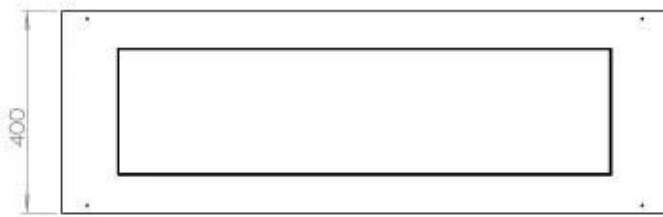

Appearance

Materials	Steel
Steel thickness	4 mm
Colour	Black
Glas included	Yes

FLA 3+ 990 mm

FLA 3 990 mm

PrimeFire 1000

Automatic burner

Superior Manual