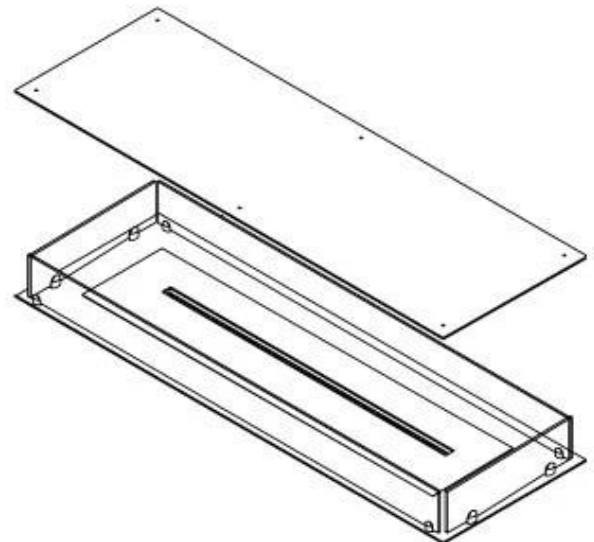

FOCO FOUR 1200

BIO-30-118

Foco Four 1200 is an elegant 4-sided bioethanol fireplace designed for built-in installation, offering a view of the flames from all sides. This fireplace is perfect for creating a central visual feature in the room, especially under a plateau or floating wall where a TV can be mounted. Choose a manual or automatic bioethanol burner, offering adjustable flame levels and remote control. Made from 4 mm powder-coated stainless steel with tempered glass, Foco Four ensures a stable and safe flame experience.

Appearance

Materials	Steel
Steel thickness	4 mm
Colour	Black
Glas included	Yes

FLA 3+ 990 mm

FLA 3 990 mm

PrimeFire 1000

Automatic burner

Superior Manual