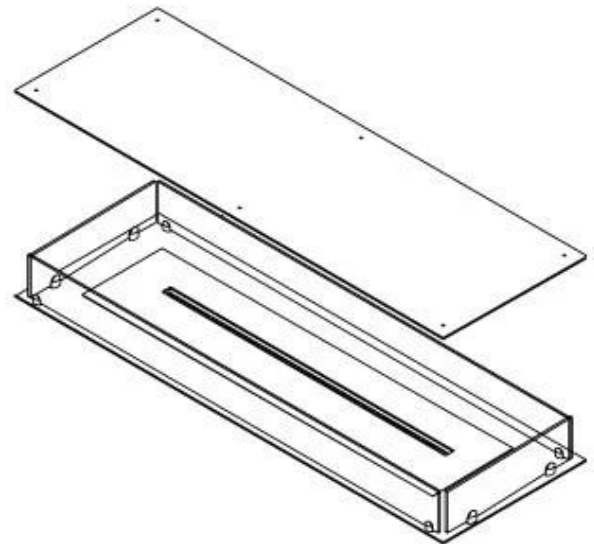

FLA 3+ 990 mm