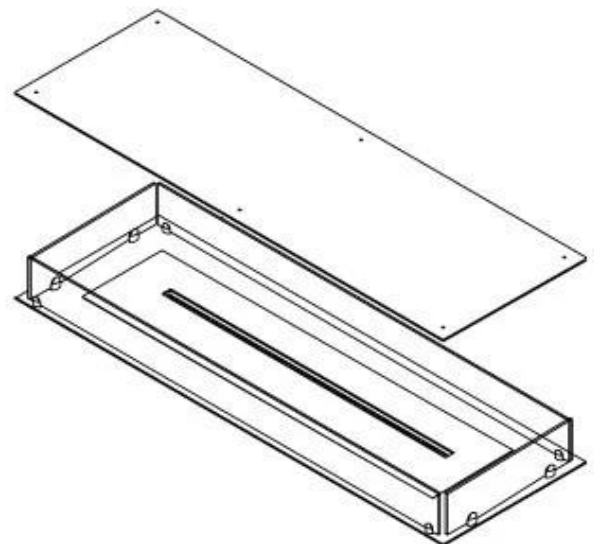

FOCO FOUR 1200

BIO-30-118

Foco Four 1200 is an elegant 4-sided bioethanol fireplace designed for built-in installation, offering a view of the flames from all sides. This fireplace is perfect for creating a central visual feature in the room, especially under a plateau or floating wall where a TV can be mounted. Choose a manual or automatic bioethanol burner, offering adjustable flame levels and remote control. Made from 4 mm powder-coated stainless steel with tempered glass, Foco Four ensures a stable and safe flame experience.

Type

Flue/chimney	Not Required
Recommended air change rate	1
Producttype	4-sided built-in bioethanol fireplace
Brand	Foco
Fuel	Bioethanol
Flame view	44,1
Use	Indoor
Warranty	2 years

Size

Length/Width	120 cm
Depth	40 cm
Weight	35 kg

Appearance

Materials	Steel
Steel thickness	4 mm
Colour	Black
Glas included	Yes

FLA 3+ 990 mm

FLA 3 990 mm

PrimeFire 1000

Automatic burner

Superior Manual