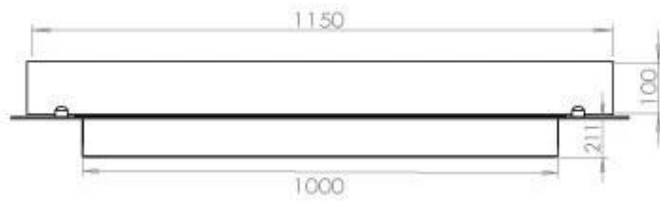

Appearance

Materials	Steel
Steel thickness	4 mm
Colour	Black
Glas included	Yes

FLA 3+ 990 mm

FLA 3 990 mm

PrimeFire 1000

Automatic burner

Superior Manual