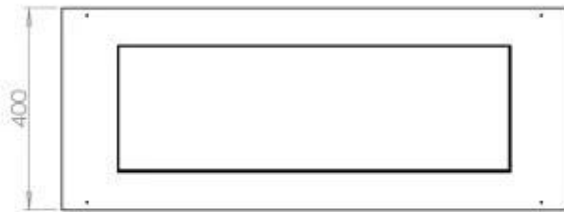

FLA 3+ 790 mm