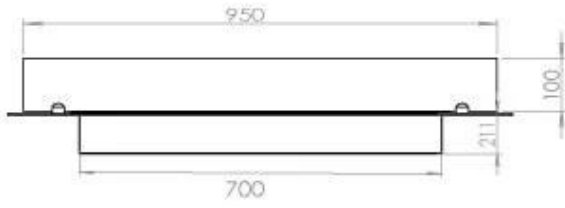

Appearance

Materials	Steel
Steel thickness	4 mm
Colour	Black
Glas included	Yes

FLA 3+ 790 mm

FLA 3 790 mm

Automatic Burner

Superior Manual

PrimeFire 700