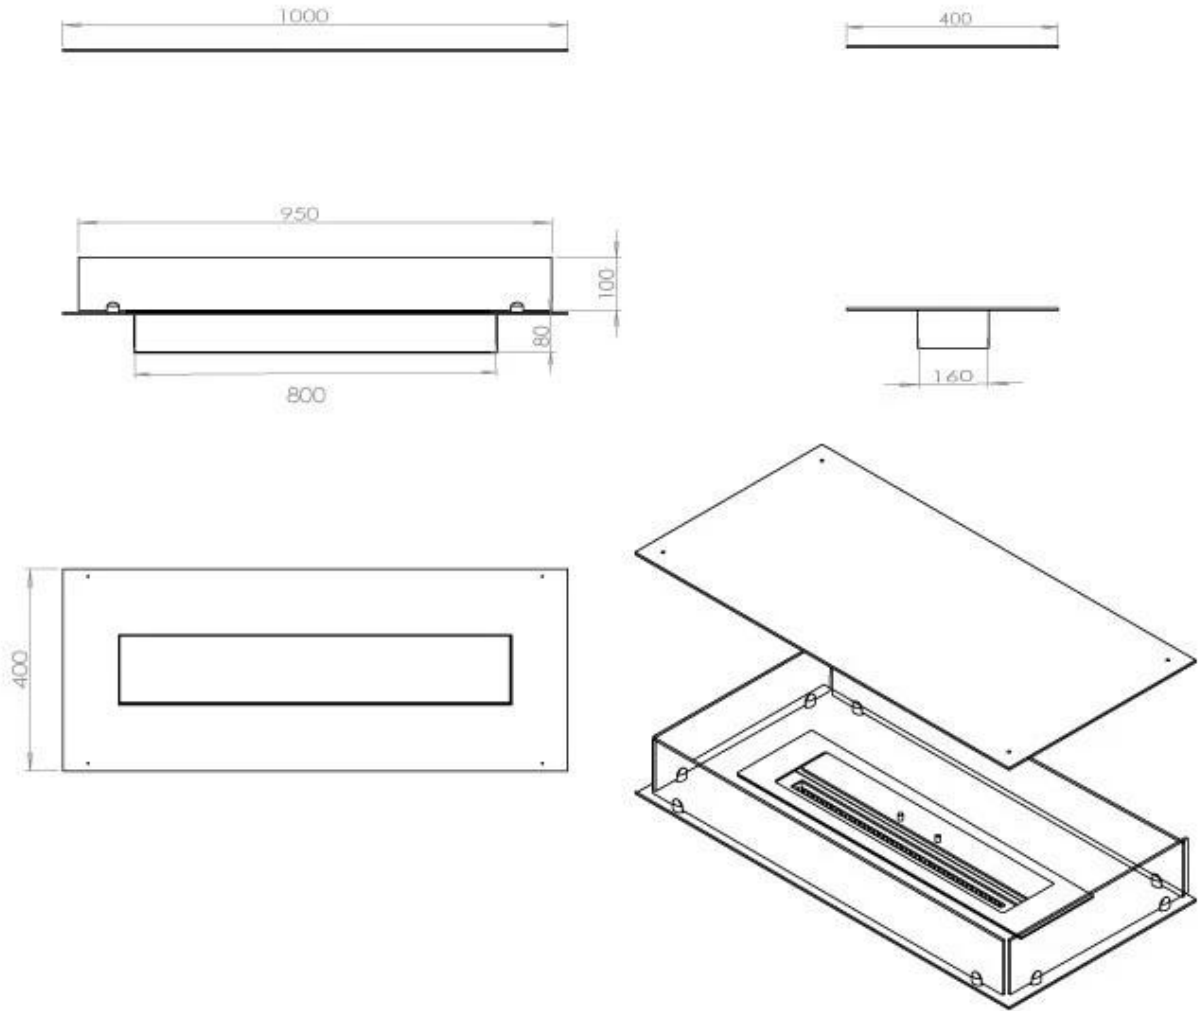

TECHNICAL SPECIFICATIONS

Burner - Features

Minimum room size	80 m ³
Burner type	4 Litre Superior
Flame length	60 cm
Heat output (max)	4,4 kW
Remote control	Yes (add-on)
Requires electricity	No
Requires electricity	Yes
Adjustable flame	Yes
Control	Remote Control
Control	Automatic
Control	Manual
Burn time	6.5 hours
Usage	0.62 L/h

Type

Flue/chimney	Not Required
Recommended air change rate	1
Producttype	4-sided built-in bioethanol fireplace
Brand	Foco
Fuel	Bioethanol
Flame view	44,1
Use	Indoor
Warranty	2 years

Size

Length/Width	100 cm
Depth	40 cm
Weight	30 kg

Appearance

Materials	Steel
Steel thickness	4 mm
Colour	Black
Glas included	Yes

FLA 3+ 790 mm

FLA 3 790 mm

Automatic Burner

Superior Manual

PrimeFire 700