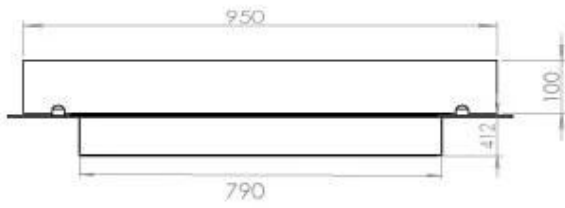

Type

Flue/chimney	Not Required
Recommended air change rate	1
Producttype	4-sided built-in bioethanol fireplace
Brand	Foco
Fuel	Bioethanol
Flame view	44,1
Use	Indoor
Warranty	2 years

Size

Length/Width	100 cm
Depth	40 cm
Weight	30 kg

Appearance

Materials	Steel
Steel thickness	4 mm
Colour	Black
Glas included	Yes

FLA 3+ 790 mm

FLA 3 790 mm

Automatic Burner

Superior Manual

PrimeFire 700