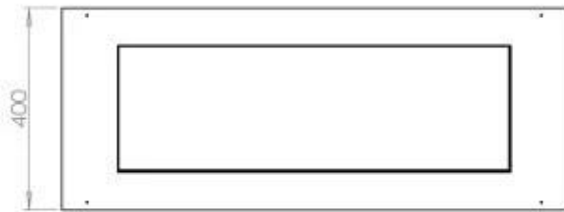

Appearance

Materials	Steel
Steel thickness	4 mm
Colour	Black
Glas included	Yes

FLA 3+ 790 mm

FLA 3 790 mm

Automatic Burner

Superior Manual

PrimeFire 700