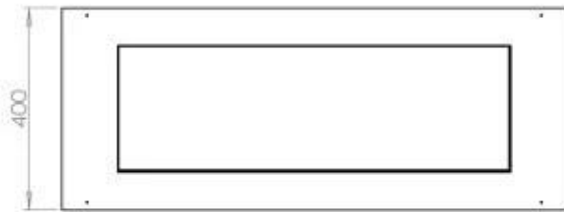

Appearance

Materials	Steel
Steel thickness	4 mm
Colour	Black
Glas included	Yes

FLA 3+ 790 mm

FLA 3 790 mm

Automatic Burner

Superior Manual

PrimeFire 700