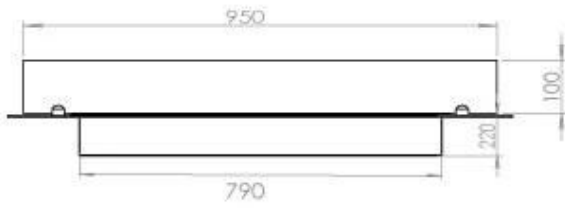

Appearance

Materials	Steel
Steel thickness	4 mm
Colour	Black
Glas included	Yes

FLA 3+ 790 mm

FLA 3 790 mm

Automatic Burner

Superior Manual

PrimeFire 700