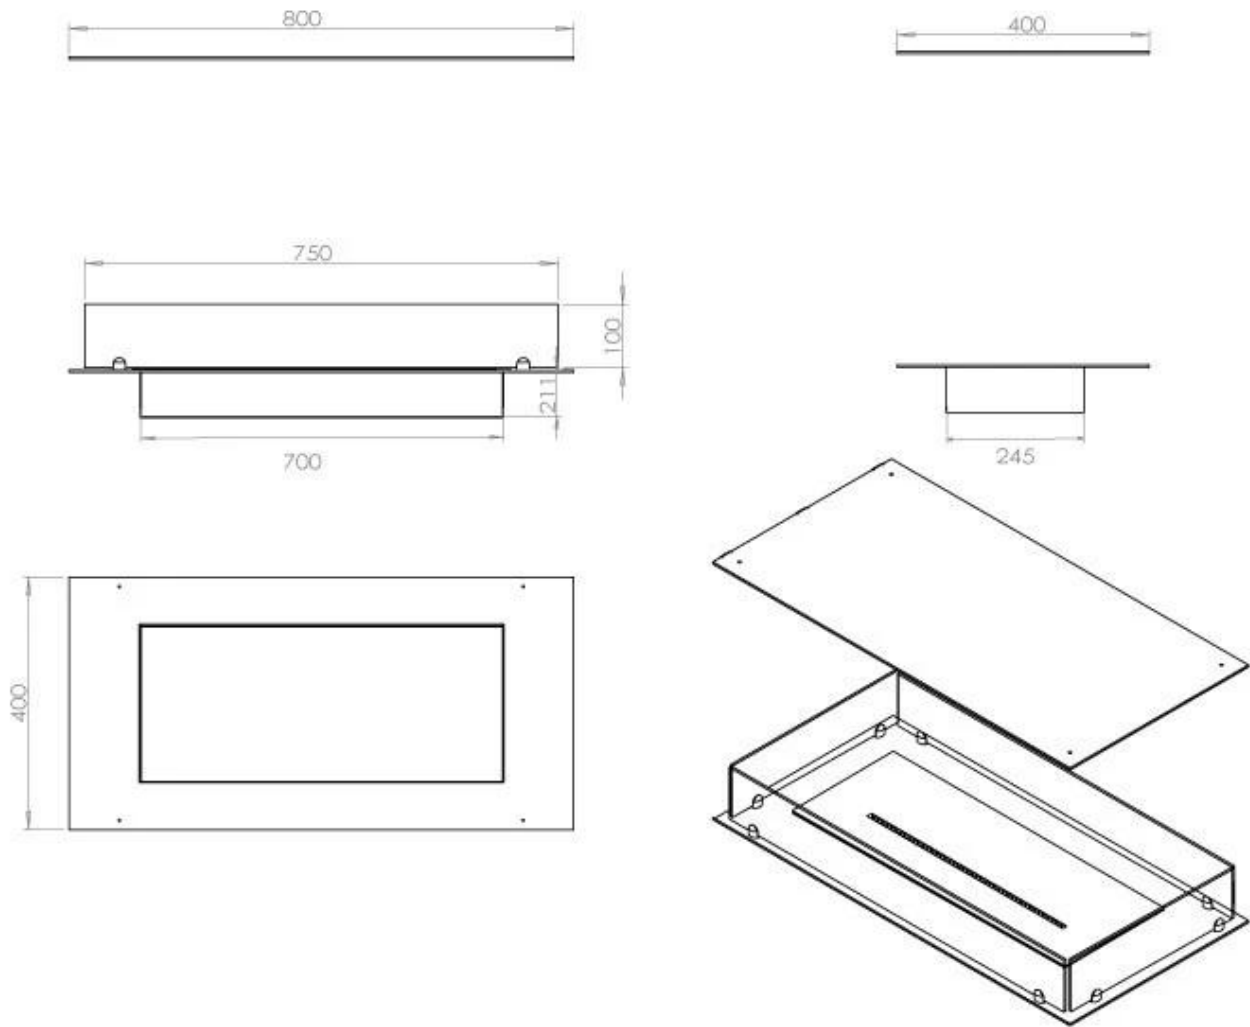

Automatic burner 700