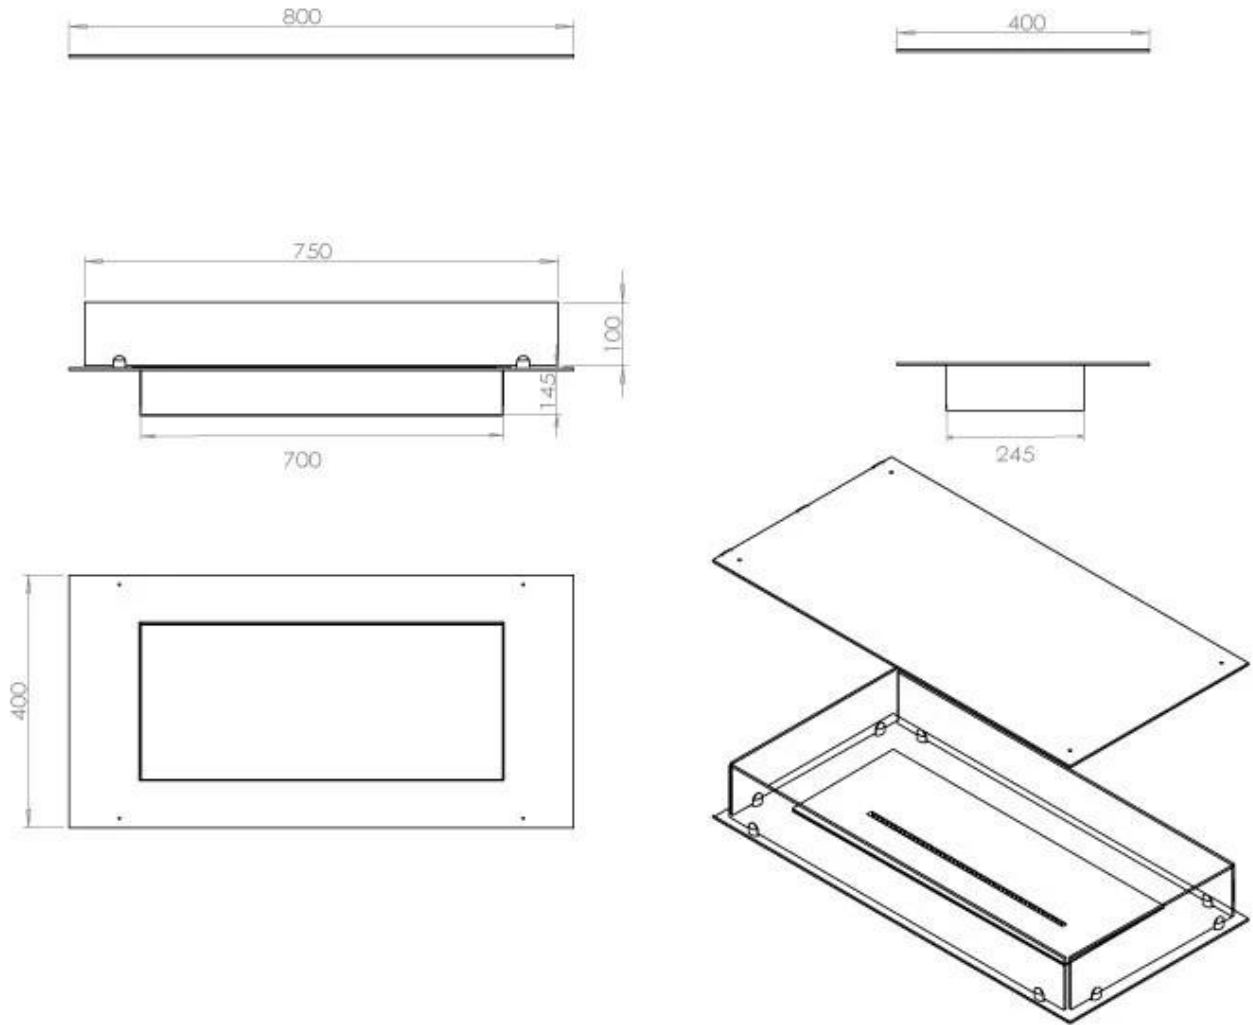

PrimeFire 700