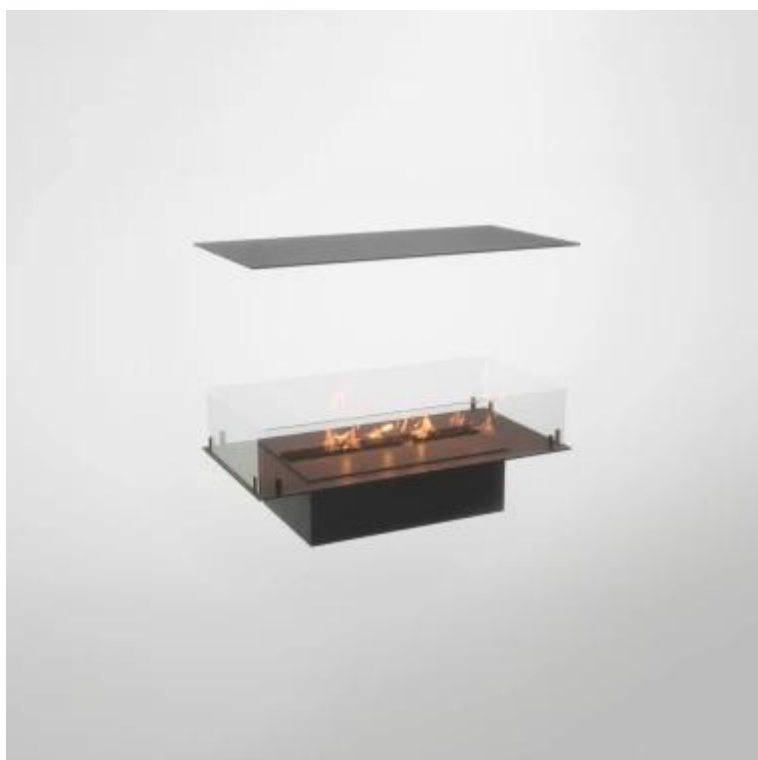

FOCO FOUR 800

BIO-30-116

Foco Four 800 is a 4-sided bioethanol fireplace designed to be built into a wall, with the possibility to see the flames from all four sides. Choose between manual or automatic burner.

TECHNICAL SPECIFICATIONS

Appearance

Colour	Black
Glas included	Yes
Materials	Steel

Appearance

Steel thickness	4 mm
-----------------	------

Burner - Features

Adjustable	Yes
Burn time	7.5 hours
Burner type	3.5 Litre Superior
Control	Automatic
Control	Manual
Control	Remote Control
Flame length	45 cm
Heat output (max)	3,2 kW
Minimum room size	70 m ³
Remote control	Yes (add-on)
Requires electricity	No
Requires electricity	Yes
Usage	0.46 L/h

Size

Depth	40 cm
Length/Width	80 cm
Weight	25 kg

Type

Brand	Foco
-------	------

Type

Flame view	44,1
------------	------

Flue/chimney	Not required
Fuel	Bioethanol

Type