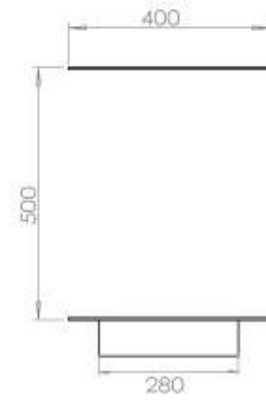

#### Size

|              |        |
|--------------|--------|
| Length/Width | 120 cm |
| Height       | 50 cm  |
| Depth        | 40 cm  |
| Weight       | 35 kg  |

#### Appearance

|                 |       |
|-----------------|-------|
| Materials       | Steel |
| Steel thickness | 4 mm  |
| Colour          | Black |
| Glas included   | Yes   |

### Superior Manual

FLA 3+ 990 mm

FLA 3 990 mm