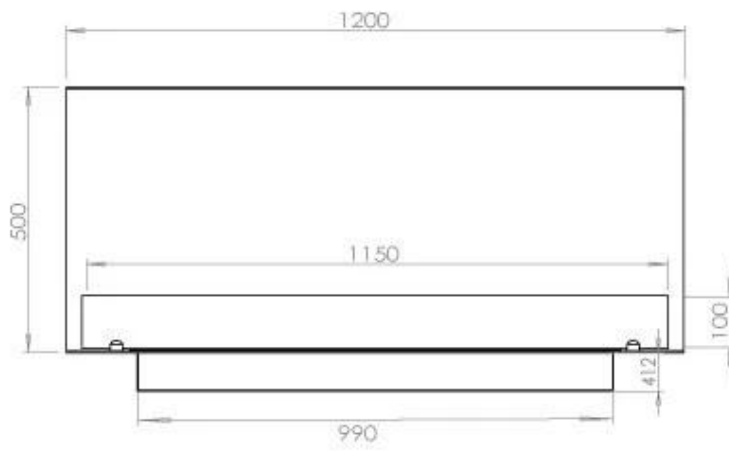

#### Size

|              |        |
|--------------|--------|
| Length/Width | 120 cm |
| Height       | 50 cm  |
| Depth        | 40 cm  |
| Weight       | 35 kg  |

#### Appearance

|                 |       |
|-----------------|-------|
| Materials       | Steel |
| Steel thickness | 4 mm  |
| Colour          | Black |
| Glas included   | Yes   |

### Superior Manual

FLA 3+ 990 mm

FLA 3 990 mm