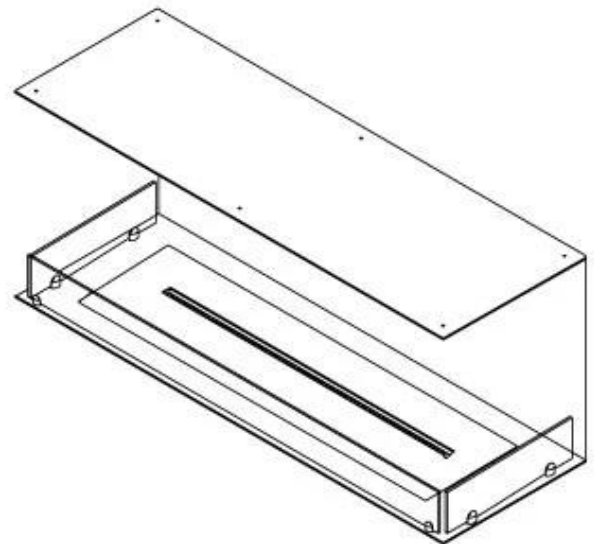

FLA 3+ 990 mm