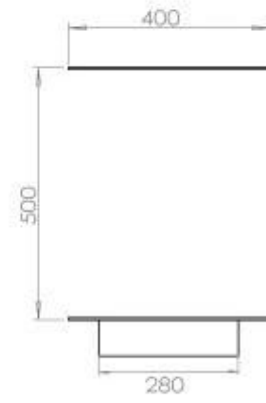

#### Size

|              |        |
|--------------|--------|
| Length/Width | 120 cm |
| Height       | 50 cm  |
| Depth        | 40 cm  |
| Weight       | 35 kg  |

#### Appearance

|                 |       |
|-----------------|-------|
| Materials       | Steel |
| Steel thickness | 4 mm  |
| Colour          | Black |
| Glas included   | Yes   |

### Superior Manual

FLA 3+ 990 mm

FLA 3 990 mm