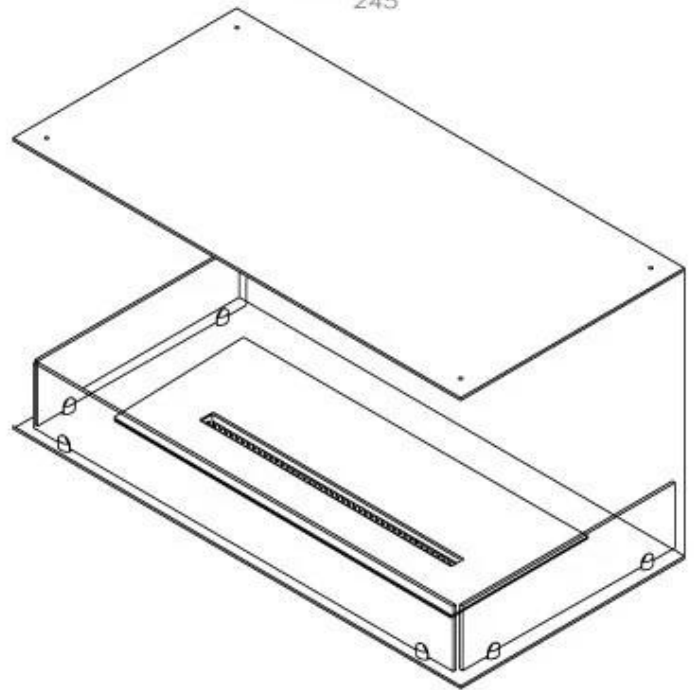

PrimeFire 700