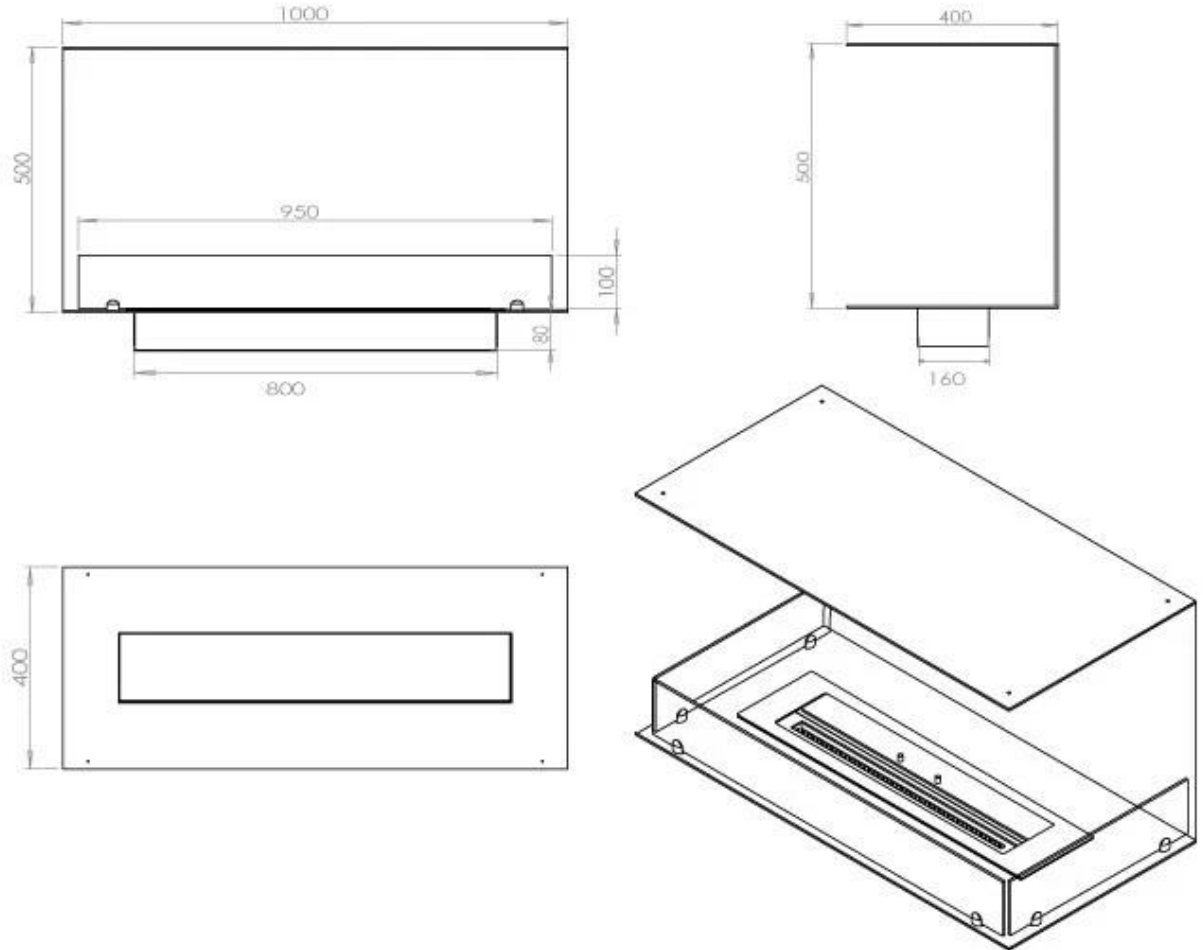

Superior Manual