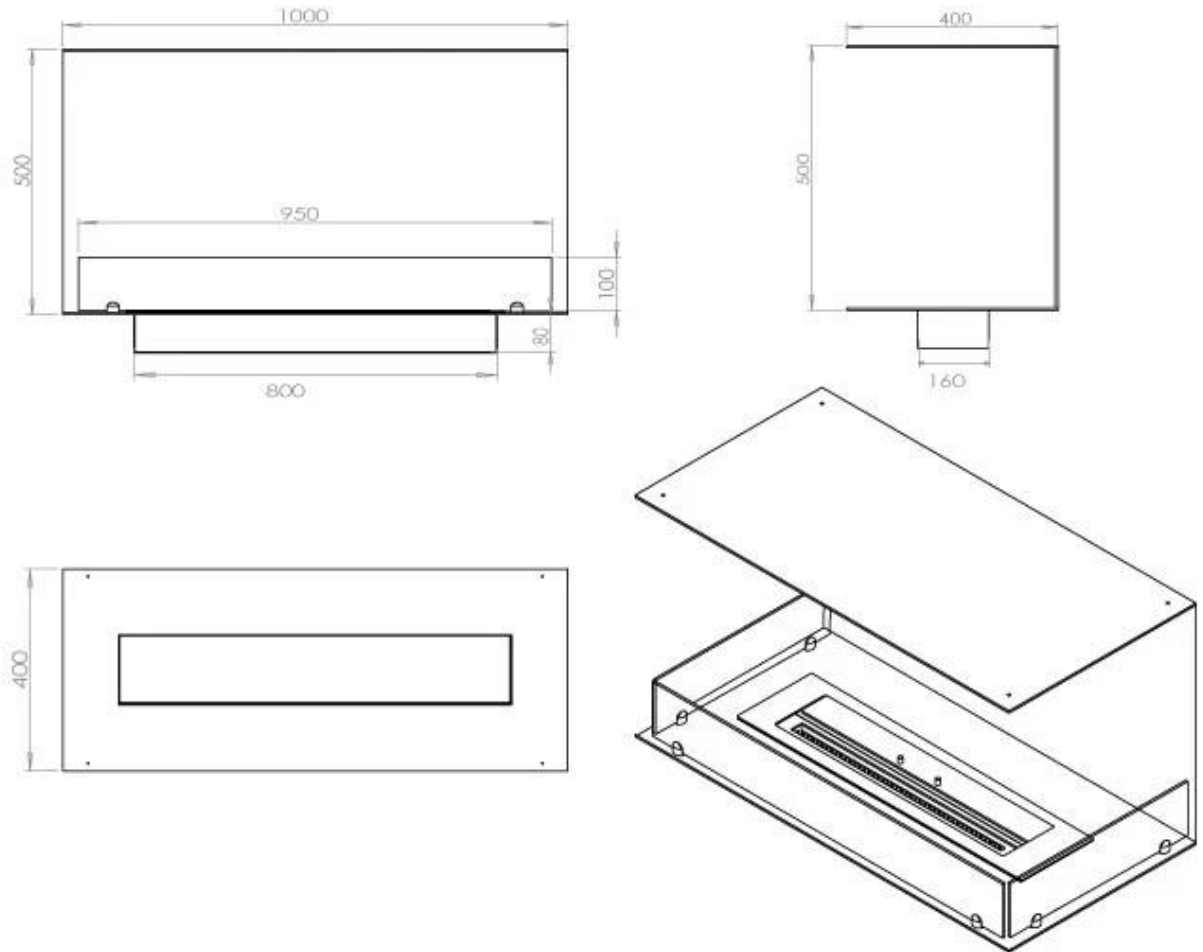

Superior Manual