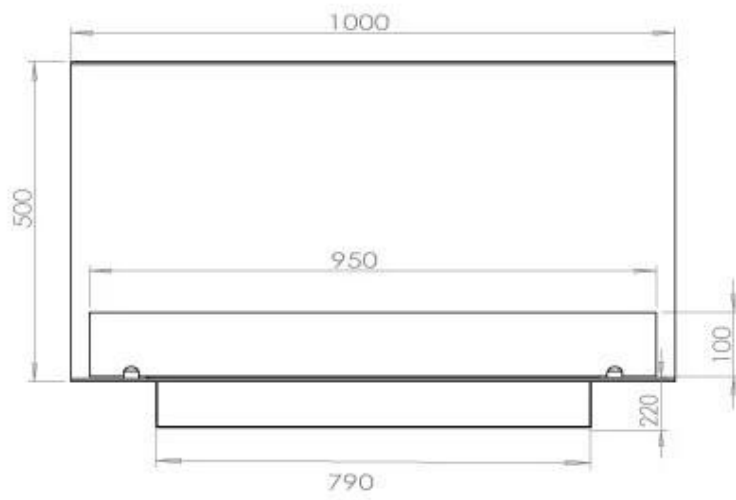

#### Size

Length/Width	100 cm
Height	50 cm
Depth	40 cm
Weight	30 kg

#### Appearance

Materials	Steel
Steel thickness	4 mm
Colour	Black
Glas included	Yes

### Superior Manual

FLA 3+ 790 mm

FLA 3 790 mm