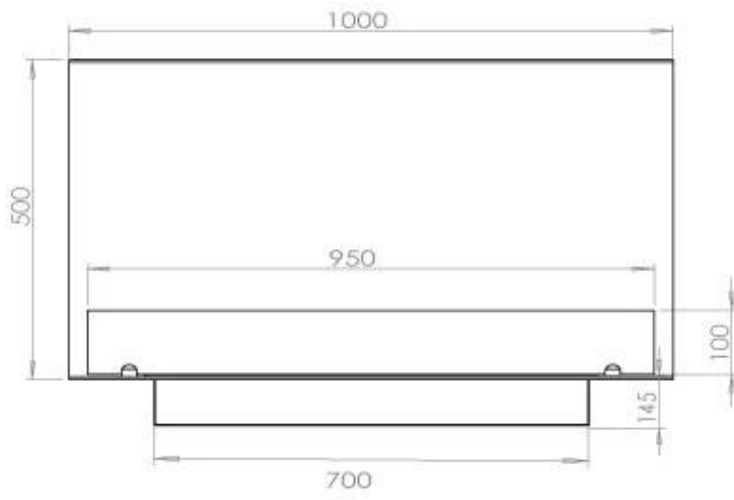

PrimeFire 700