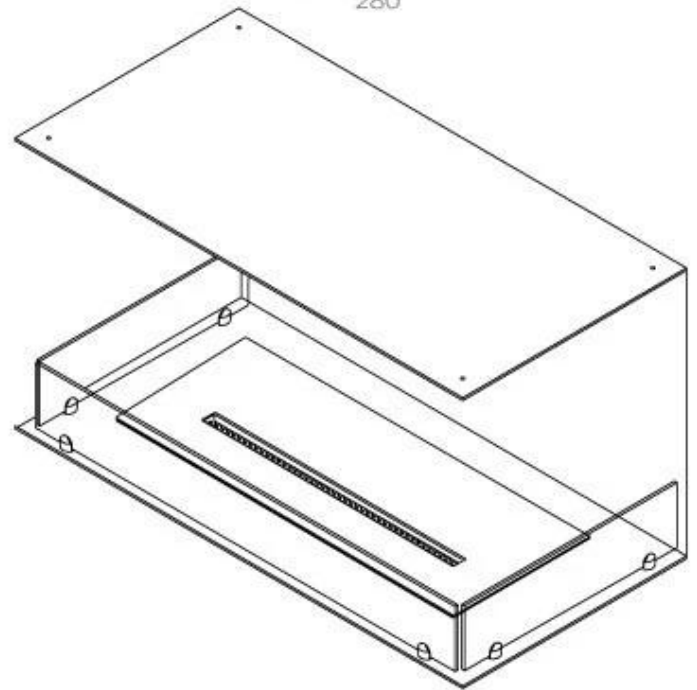

FLA 3+ 790 mm