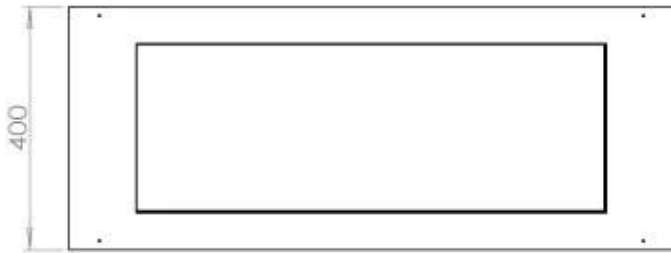

PrimeFire 700