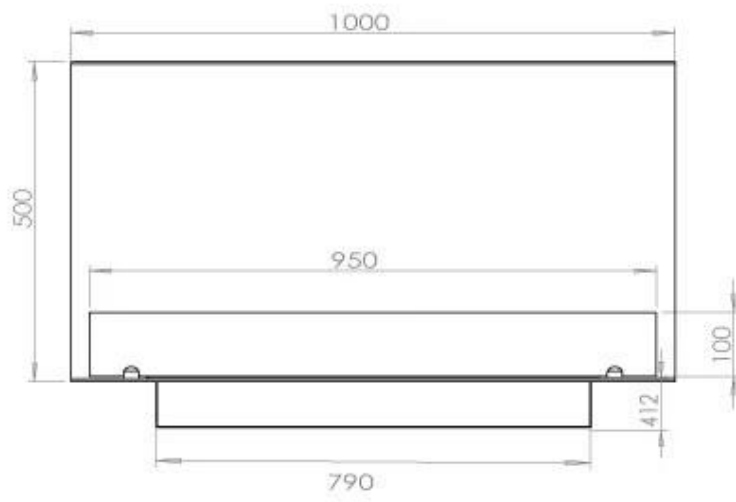

#### Size

Length/Width	100 cm
Height	50 cm
Depth	40 cm
Weight	30 kg

#### Appearance

Materials	Steel
Steel thickness	4 mm
Colour	Black
Glas included	Yes

### Superior Manual

FLA 3+ 790 mm

FLA 3 790 mm