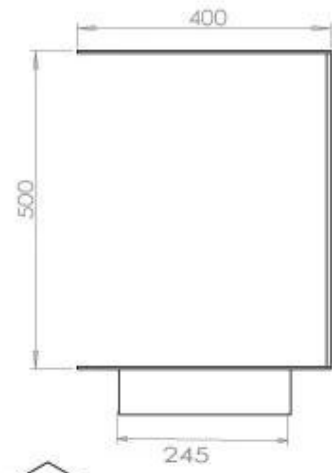

PrimeFire 700