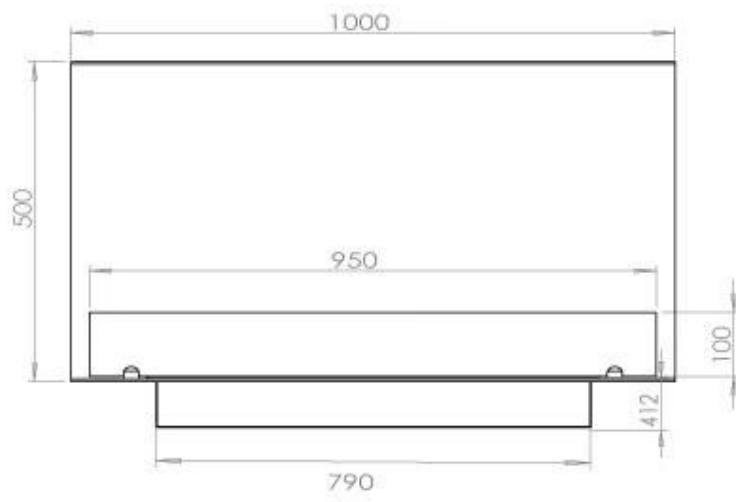

FLA 3+ 790 mm