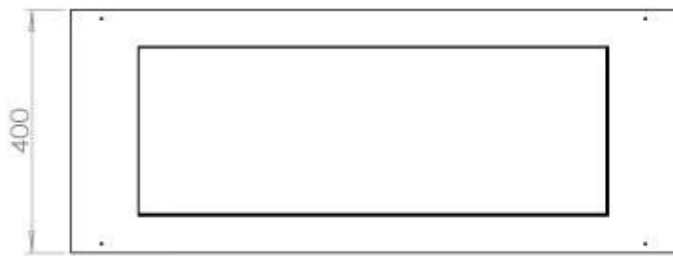

FLA 3+ 790 mm