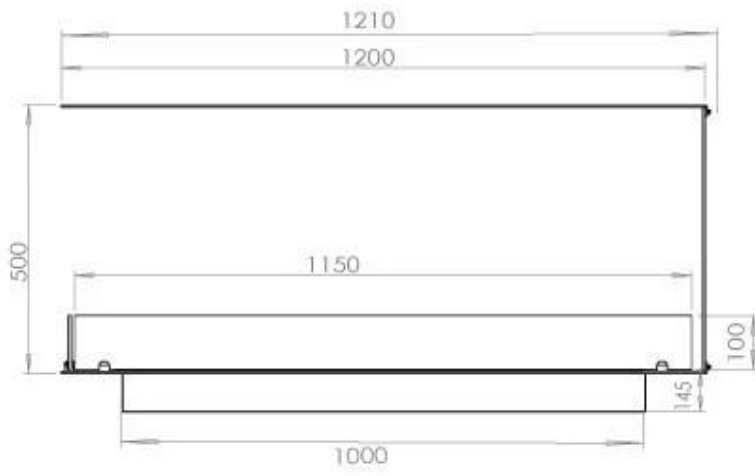

FOCO ROOM DIVIDER 1200

BIO-30-112

Foco Room Divider 1200 is a stylish built-in bioethanol fireplace designed for installation in a room-divider wall, allowing you to enjoy the flames from three sides. This 120 cm wide model can be equipped with either a manual or automatic bioethanol burner, offering various control options. Made from powder-coated stainless steel and equipped with tempered glass, that ensures a stable and beautiful flame, adding an elegant ambiance to any space. Installation is straightforward and does not require any special certification.

TECHNICAL SPECIFICATIONS

Burner - Features

Control	Remote Control
Control	Automatic
Control	Manual
Burn time	6 hours
Minimum room size	90 m ³
Burner type	5 Litre Superior
Flame length	85 cm
Heat output (max)	6,2 kW
Requires electricity	Yes
Requires electricity	No
Remote control	Yes (add-on)
Adjustable flame	Yes
Usage	0.87 L/h

Size

Length/Width	120 cm
Height	50 cm
Depth	40 cm
Weight	30 kg

PrimeFire 1000

FLA 3 990 mm

FLA 3+ 990 mm

Automatic burner 1000