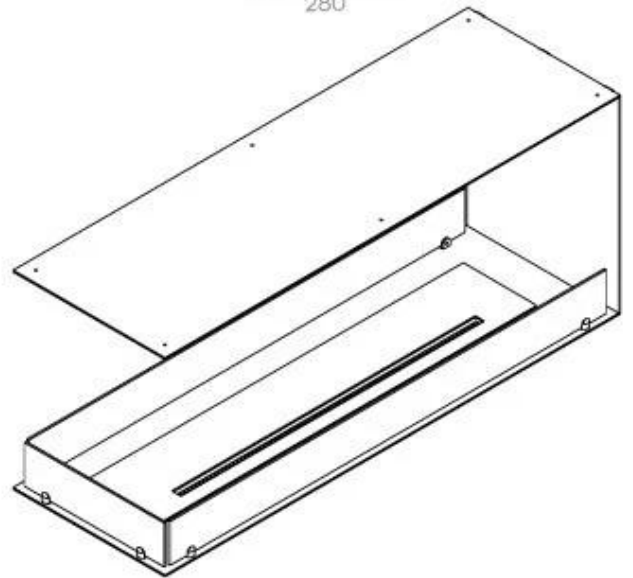

FOCO ROOM DIVIDER 1200

BIO-30-112

Foco Room Divider 1200 is a stylish built-in bioethanol fireplace designed for installation in a room-divider wall, allowing you to enjoy the flames from three sides. This 120 cm wide model can be equipped with either a manual or automatic bioethanol burner, offering various control options. Made from powder-coated stainless steel and equipped with tempered glass, that ensures a stable and beautiful flame, adding an elegant ambiance to any space. Installation is straightforward and does not require any special certification.

Type

Flue/chimney	Not Required
Recommended air change rate	1
Producttype	3-sided Built-in Bioethanol Fireplace
Brand	Foco
Fuel	Bioethanol
Flame view	Room Divider
Use	Indoor
Warranty	2 years

Appearance

Materials	Steel
Steel thickness	4 mm
Colour	Black
Glas included	Yes

Size

Length/Width	120 cm
Height	50 cm
Depth	40 cm
Weight	30 kg

PrimeFire 1000

FLA 3 990 mm

FLA 3+ 990 mm

Automatic burner 1000