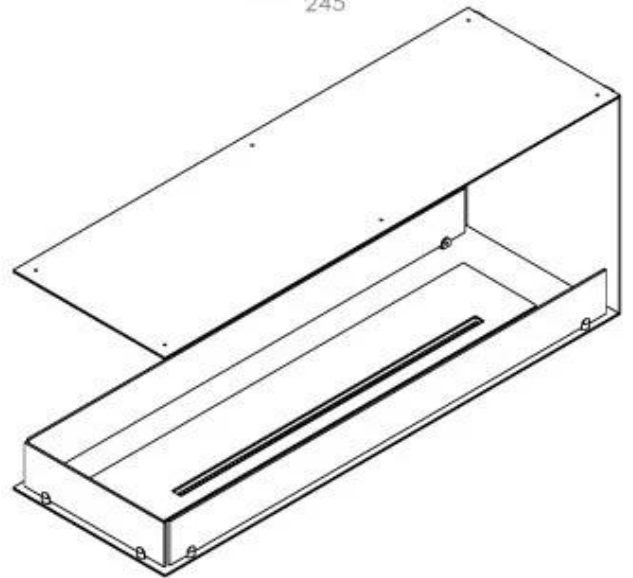

FOCO ROOM DIVIDER 1200

BIO-30-112

Foco Room Divider 1200 is a stylish built-in bioethanol fireplace designed for installation in a room-divider wall, allowing you to enjoy the flames from three sides. This 120 cm wide model can be equipped with either a manual or automatic bioethanol burner, offering various control options. Made from powder-coated stainless steel and equipped with tempered glass, that ensures a stable and beautiful flame, adding an elegant ambiance to any space. Installation is straightforward and does not require any special certification.

Type

Flue/chimney	Not Required
Recommended air change rate	1
Producttype	3-sided Built-in Bioethanol Fireplace
Brand	Foco
Fuel	Bioethanol
Flame view	Room Divider
Use	Indoor
Warranty	2 years

Appearance

Materials	Steel
Steel thickness	4 mm
Colour	Black
Glas included	Yes

Size

Length/Width	120 cm
Height	50 cm
Depth	40 cm
Weight	30 kg

PrimeFire 1000

FLA 3 990 mm

FLA 3+ 990 mm

Automatic burner 1000