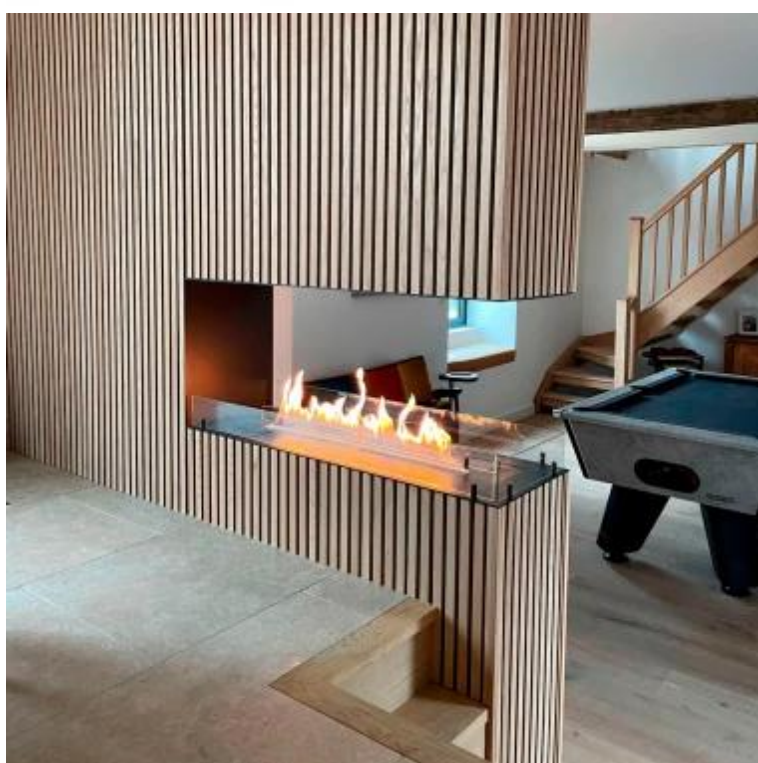

FOCO ROOM DIVIDER 1200

BIO-30-112

Foco Room Divider 1200 is a stylish built-in bioethanol fireplace designed for installation in a room-divider wall, allowing you to enjoy the flames from three sides. This 120 cm wide model can be equipped with either a manual or automatic bioethanol burner, offering various control options. Made from powder-coated stainless steel and equipped with tempered glass, that ensures a stable and beautiful flame, adding an elegant ambiance to any space. Installation is straightforward and does not require any special certification.

TECHNICAL SPECIFICATIONS

Burner - Features

Control	Remote Control
Control	Automatic
Control	Manual
Burn time	6 hours
Minimum room size	90 m³
Burner type	5 Litre Superior
Flame length	85 cm
Heat output (max)	6,2 kW
Requires electricity	Yes
Requires electricity	No
Remote control	Yes (add-on)
Adjustable flame	Yes
Usage	0.87 L/h

Type

Flue/chimney	Not Required
Recommended air change rate	1
Producttype	3-sided Built-in Bioethanol Fireplace
Brand	Foco
Fuel	Bioethanol
Flame view	Room Divider
Use	Indoor
Warranty	2 years

Appearance

Materials	Steel
Steel thickness	4 mm
Colour	Black
Glas included	Yes

Size

Length/Width	120 cm
Height	50 cm
Depth	40 cm
Weight	30 kg