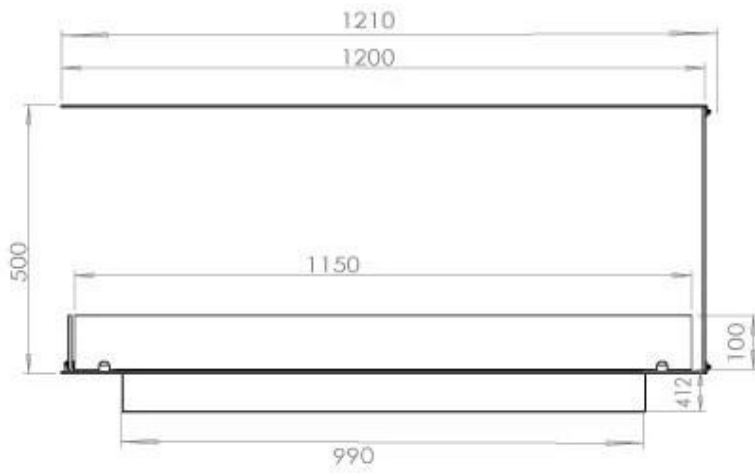

TECHNICAL SPECIFICATIONS

Burner - Features

Control	Remote Control
Control	Automatic
Control	Manual
Burn time	6 hours
Minimum room size	90 m ³
Burner type	5 Litre Superior
Flame length	85 cm
Heat output (max)	6,2 kW
Requires electricity	Yes
Requires electricity	No
Remote control	Yes (add-on)
Adjustable flame	Yes
Usage	0.87 L/h

Size

Length/Width	120 cm
Height	50 cm
Depth	40 cm
Weight	30 kg

PrimeFire 1000

FLA 3 990 mm

FLA 3+ 990 mm

Automatic burner 1000