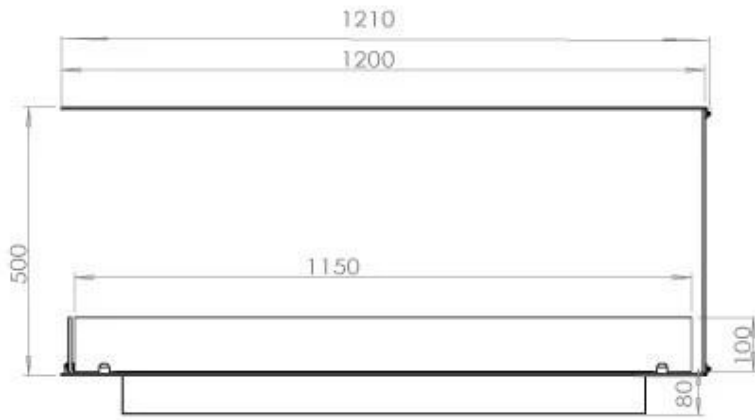

TECHNICAL SPECIFICATIONS

Burner - Features

Control	Remote Control
Control	Automatic
Control	Manual
Burn time	6 hours
Minimum room size	90 m ³
Burner type	5 Litre Superior
Flame length	85 cm
Heat output (max)	6,2 kW
Requires electricity	Yes
Requires electricity	No
Remote control	Yes (add-on)
Adjustable flame	Yes
Usage	0.87 L/h

Size

Length/Width	120 cm
Height	50 cm
Depth	40 cm
Weight	30 kg

PrimeFire 1000

FLA 3 990 mm

FLA 3+ 990 mm

Automatic burner 1000