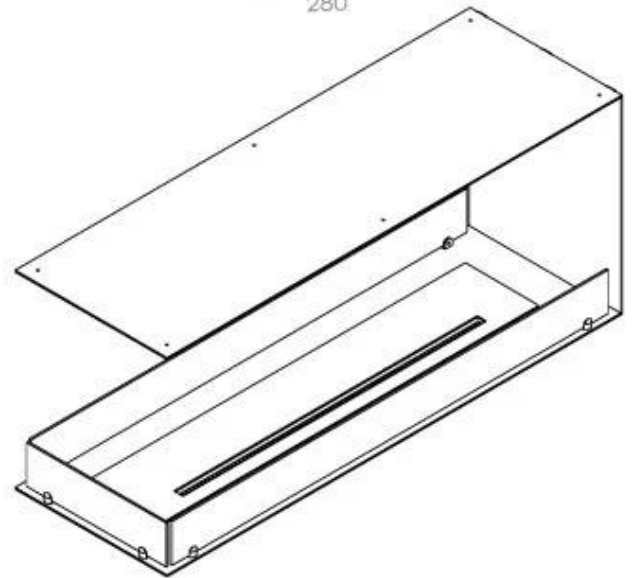

FOCO ROOM DIVIDER 1200

BIO-30-112

Foco Room Divider 1200 is a stylish built-in bioethanol fireplace designed for installation in a room-divider wall, allowing you to enjoy the flames from three sides. This 120 cm wide model can be equipped with either a manual or automatic bioethanol burner, offering various control options. Made from powder-coated stainless steel and equipped with tempered glass, that ensures a stable and beautiful flame, adding an elegant ambiance to any space. Installation is straightforward and does not require any special certification.

Type

Flue/chimney	Not Required
Recommended air change rate	1
Producttype	3-sided Built-in Bioethanol Fireplace
Brand	Foco
Fuel	Bioethanol
Flame view	Room Divider
Use	Indoor
Warranty	2 years

Appearance

Materials	Steel
Steel thickness	4 mm
Colour	Black
Glas included	Yes

Size

Length/Width	120 cm
Height	50 cm
Depth	40 cm
Weight	30 kg

PrimeFire 1000

FLA 3 990 mm

FLA 3+ 990 mm

Automatic burner 1000