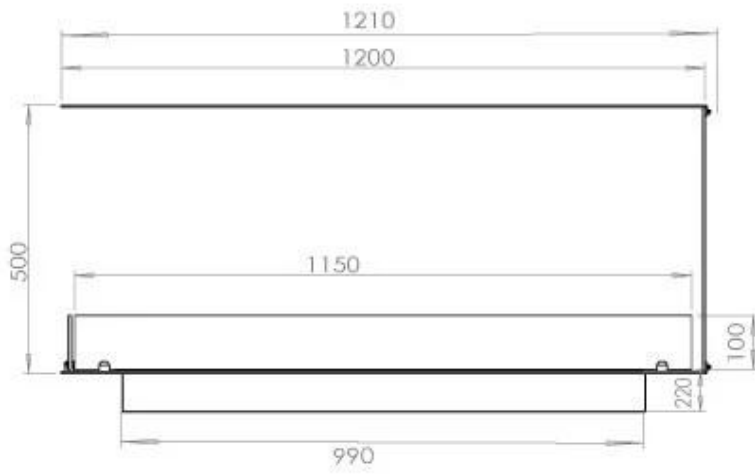

TECHNICAL SPECIFICATIONS

Burner - Features

Control	Remote Control
Control	Automatic
Control	Manual
Burn time	6 hours
Minimum room size	90 m ³
Burner type	5 Litre Superior
Flame length	85 cm
Heat output (max)	6,2 kW
Requires electricity	Yes
Requires electricity	No
Remote control	Yes (add-on)
Adjustable flame	Yes
Usage	0.87 L/h

Size

Length/Width	120 cm
Height	50 cm
Depth	40 cm
Weight	30 kg

PrimeFire 1000

FLA 3 990 mm

FLA 3+ 990 mm

Automatic burner 1000