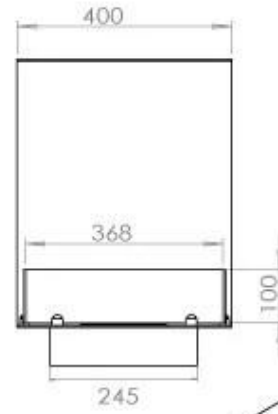

PrimeFire 700