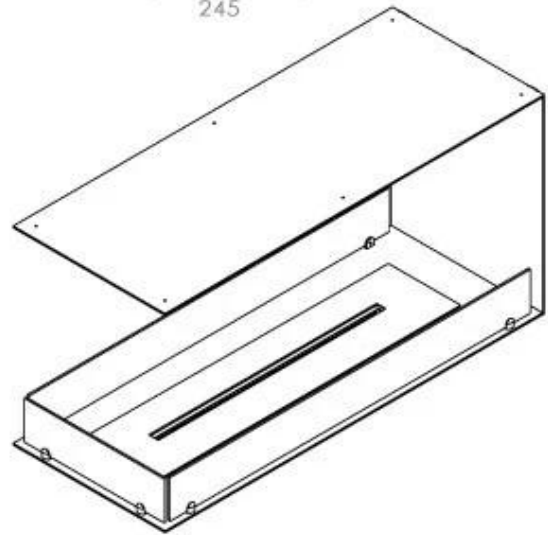

PrimeFire 700