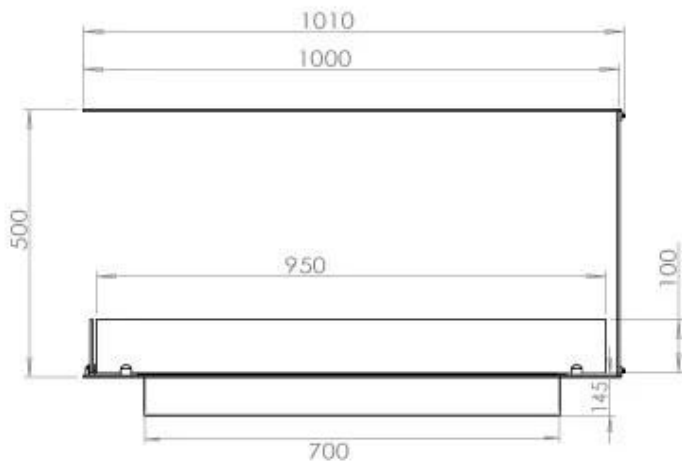

TECHNICAL SPECIFICATIONS

Appearance

Colour	Black
Glas included	Yes
Materials	Steel

Appearance

Steel thickness	4 mm
-----------------	------

Burner - Features

Adjustable	Yes
Burner type	4 Litre Superior
Control	Automatic
Control	Manual
Control	Remote Control
Flame length	60 cm
Heat output (max)	4.4 kW kW
Minimum room size	80 m ³
Remote control	Yes (add-on)
Usage	0.62 L/h

Size

Depth	40 cm
Height	50 cm
Length/Width	100 cm
Weight	25 kg

Type

Brand	Foco
-------	------

Type

Flame view	Room Divider
------------	--------------

Type

Flue/chimney	Not required
Fuel	Bioethanol

FLA 3 790 mm

FLA 3+ 790 mm