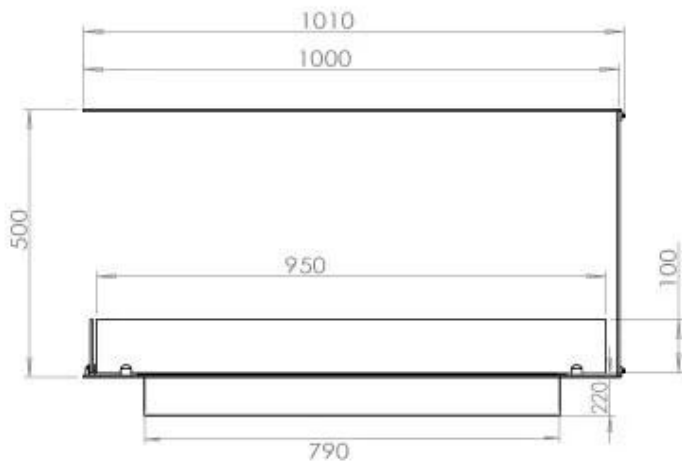

TECHNICAL SPECIFICATIONS

Appearance

Colour	Black
Glas included	Yes
Materials	Steel

Appearance

Steel thickness	4 mm
-----------------	------

Burner - Features

Adjustable	Yes
Burner type	4 Litre Superior
Control	Automatic
Control	Manual
Control	Remote Control
Flame length	60 cm
Heat output (max)	4.4 kW kW
Minimum room size	80 m ³
Remote control	Yes (add-on)
Usage	0.62 L/h

Size

Depth	40 cm
Height	50 cm
Length/Width	100 cm
Weight	25 kg

Type

Brand	Foco
-------	------

Type

Flame view	Room Divider
------------	--------------

Type

Flue/chimney	Not required
Fuel	Bioethanol

FLA 3 790 mm

FLA 3+ 790 mm