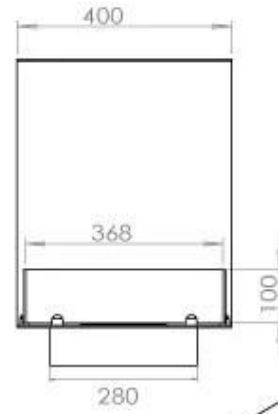

TECHNICAL SPECIFICATIONS

Appearance

Colour	Black
Glas included	Yes
Materials	Steel

Appearance

Steel thickness	4 mm
-----------------	------

Burner - Features

Adjustable	Yes
Burner type	4 Litre Superior
Control	Automatic
Control	Manual
Control	Remote Control
Flame length	60 cm
Heat output (max)	4.4 kW kW
Minimum room size	80 m ³
Remote control	Yes (add-on)
Usage	0.62 L/h

Size

Depth	40 cm
Height	50 cm
Length/Width	100 cm
Weight	25 kg

Type

Brand	Foco
-------	------

Type

Flame view	Room Divider
------------	--------------

Type

Flue/chimney	Not required
Fuel	Bioethanol

FLA 3 790 mm

FLA 3+ 790 mm