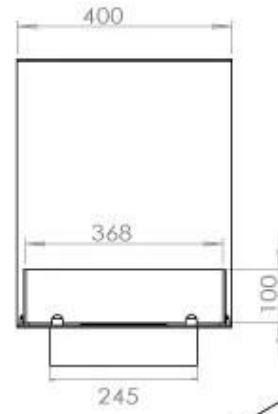

TECHNICAL SPECIFICATIONS

Appearance

Colour	Black
Glas included	Yes
Materials	Steel

Appearance

Steel thickness	4 mm
-----------------	------

Burner - Features

Adjustable	Yes
Burner type	4 Litre Superior
Control	Automatic
Control	Manual
Control	Remote Control
Flame length	60 cm
Heat output (max)	4.4 kW kW
Minimum room size	80 m ³
Remote control	Yes (add-on)
Usage	0.62 L/h

Size

Depth	40 cm
Height	50 cm
Length/Width	100 cm
Weight	25 kg

Type

Brand	Foco
-------	------

Type

Flame view	Room Divider
------------	--------------

Type

Flue/chimney	Not required
Fuel	Bioethanol

FLA 3 790 mm

FLA 3+ 790 mm