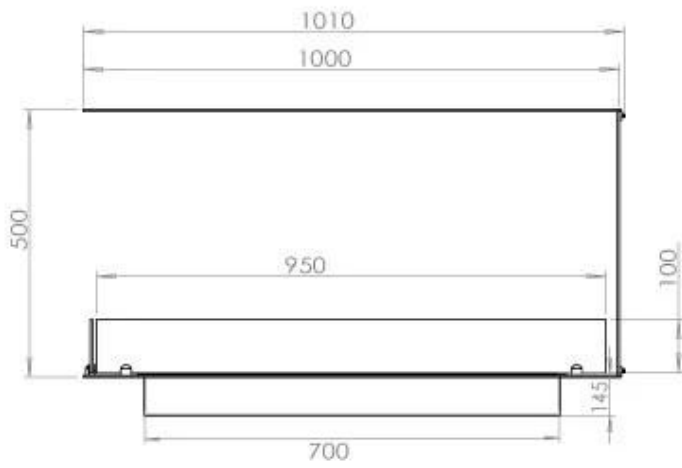

PrimeFire 700