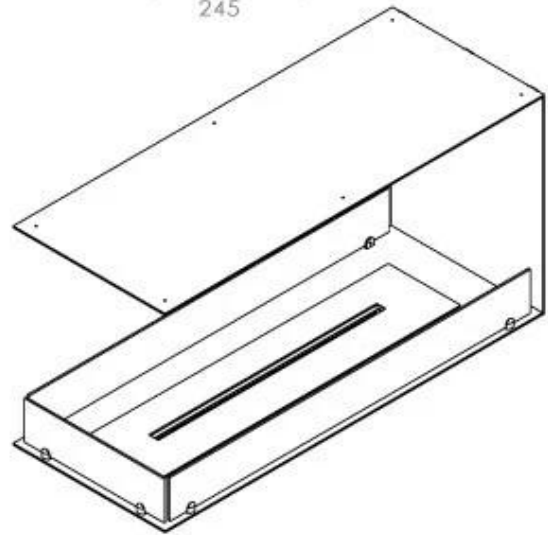

Automatic burner 700