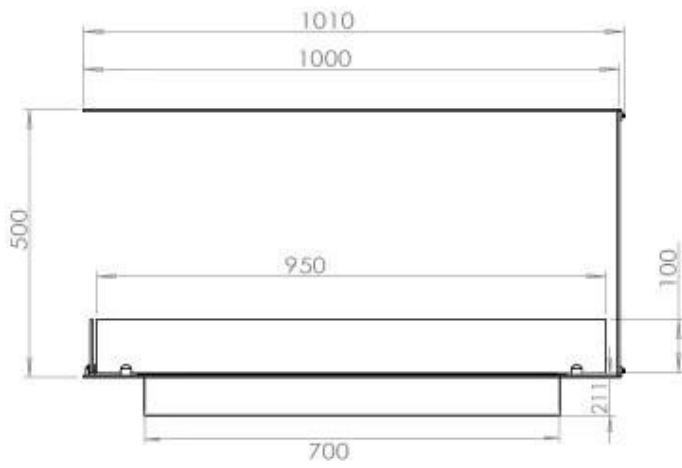

Automatic burner 700