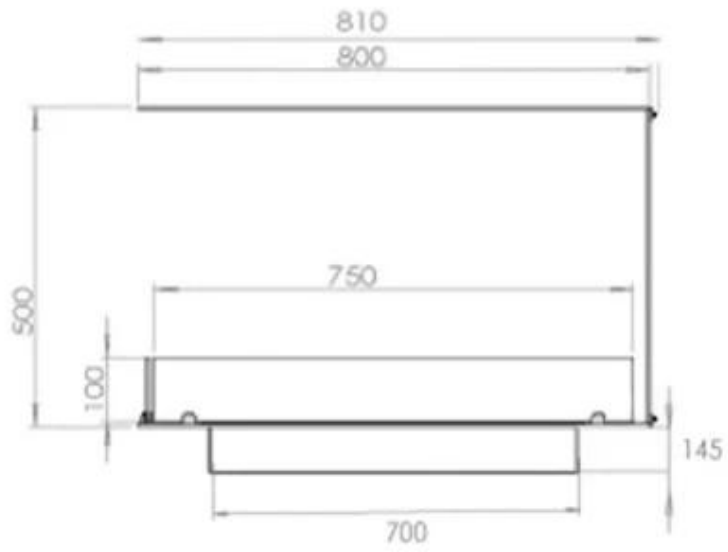

Burner - Features

Flame length	45 cm
Minimum room size	70 m ³
Requires electricity	No
Adjustable flame	Yes
Control	Manual
Control	Remote Control
Remote control	Yes (add-on)
Remote control	No
Capacity	3.5 Litres
Burner type	3.5 Litre Superior
Burn time	7.5 hours
Heat output (max)	3,2 kW
Usage	0.46 L/h

Appearance

Materials	Steel
Steel thickness	4 mm
Colour	Black
Glas included	Yes

Size

Length/Width	80 cm
Height	50 cm
Depth	40 cm
Weight	20 kg

PrimeFire 700

Superior Manual

Automatic burner 700