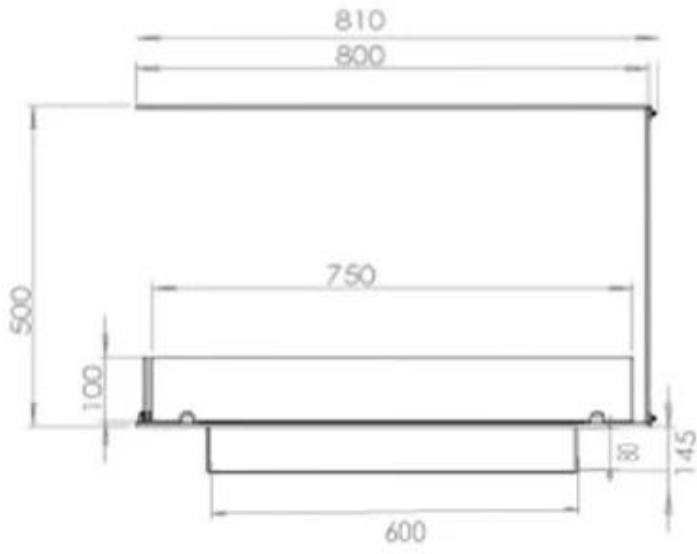

Burner - Features

Flame length	45 cm
Minimum room size	70 m ³
Requires electricity	No
Adjustable flame	Yes
Control	Manual
Control	Remote Control
Remote control	Yes (add-on)
Remote control	No
Capacity	3.5 Litres
Burner type	3.5 Litre Superior
Burn time	7.5 hours
Heat output (max)	3,2 kW
Usage	0.46 L/h

Appearance

Materials	Steel
Steel thickness	4 mm
Colour	Black
Glas included	Yes

Size

Length/Width	80 cm
Height	50 cm
Depth	40 cm
Weight	20 kg

PrimeFire 700

Superior Manual

Automatic burner 700