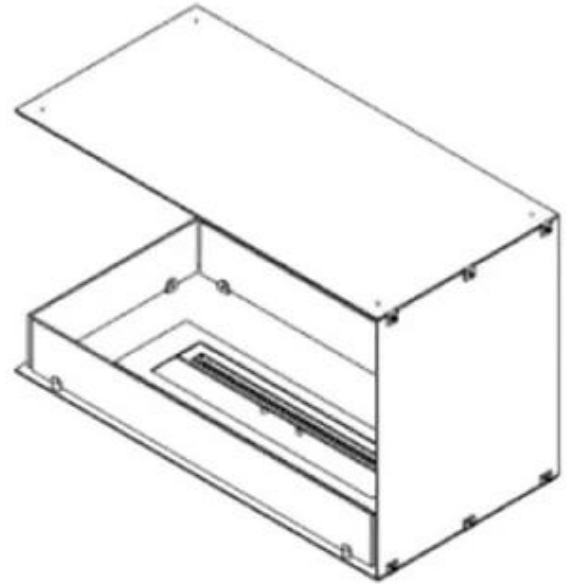

FOCO ROOM DIVIDER 800

BIO-30-110

The Foco Room Divider 800 is a built-in bio fireplace designed for room divider walls, offering a view of the flames from three sides. Choose between manual or automatic burners for convenience and safety. With its sleek black design and tempered glass panels that ensure a stable and mesmerising flame, this fireplace looks great in any room. Easy to install and crafted from durable materials, it offers a stylish and functional solution for modern homes.

Burner - Features

Flame length	45 cm
Minimum room size	70 m ³
Requires electricity	No
Adjustable flame	Yes
Control	Manual
Control	Remote Control
Remote control	Yes (add-on)
Remote control	No
Capacity	3.5 Litres
Burner type	3.5 Litre Superior
Burn time	7.5 hours
Heat output (max)	3,2 kW
Usage	0.46 L/h

Appearance

Materials	Steel
Steel thickness	4 mm
Colour	Black
Glas included	Yes

Size

Length/Width	80 cm
Height	50 cm
Depth	40 cm
Weight	20 kg

PrimeFire 700

Superior Manual

Automatic burner 700