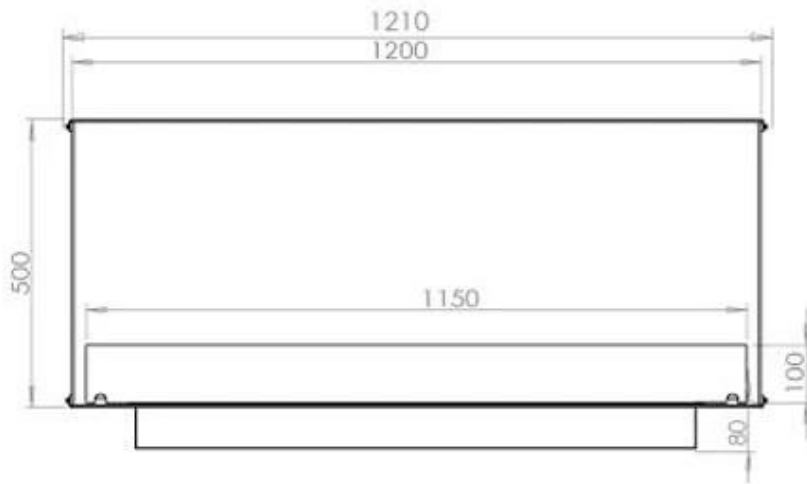

#### Size

Length/Width	120 cm
Height	50 cm
Depth	40 cm
Weight	35 kg

#### Appearance

Materials	Steel
Steel thickness	4 mm
Colour	Black
Glas included	Yes

### PrimeFire 1000

**FLA 3 990 mm**

**FLA 3+ 990 mm**