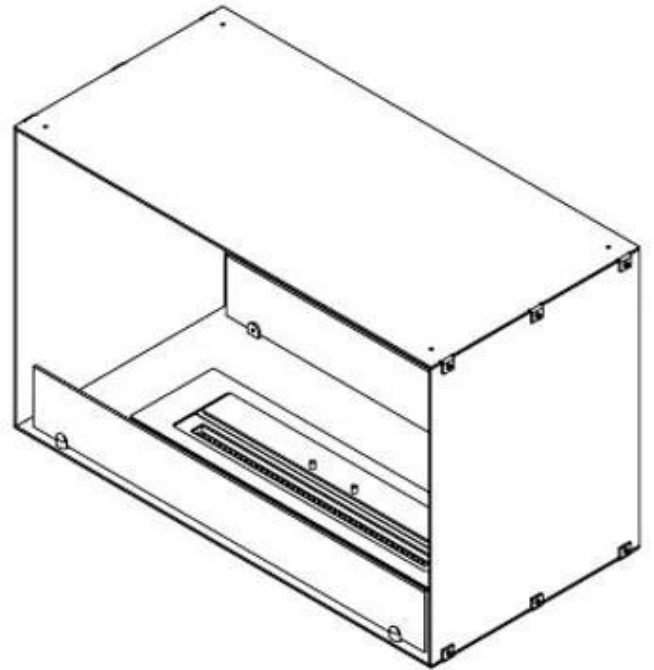

FOCO TWO 800

BIO-30-104

Foco Two 800 is a stylish double-sided tunnel bioethanol fireplace designed for wall installation, allowing you to enjoy the flames from two opposite sides. This fireplace is perfect for partition walls or as a room divider between the living room and kitchen. Made from 4 mm powder-coated stainless steel with tempered glass, the Foco Two ensures a stable flame and timeless design, fitting seamlessly into modern homes. Choose from three different burners and customise the fireplace perfectly to your needs.

TECHNICAL SPECIFICATIONS

Burner - Features

Adjustable flame	Yes
Control	Remote Control
Control	Automatic
Control	Manual
Heat output (max)	4,4 kW
Capacity	1.9 Litres
Capacity	3.5 Litres
Remote control	Yes (add-on)
Burner type	Planika PrimeFire 700
Burner type	3.5 Litre Superior
Flame length	50 cm
Flame length	45 cm
Minimum room size	40 m ³
Minimum room size	60 m ³
Requires electricity	Yes
Requires electricity	No
Burn time	7 hours
Usage	0.4 L/h
Usage	0.46 L/h

Type

Flue/chimney	Not Required
Recommended air change rate	1
Producttype	See-through Built-in Bioethanol Fireplace
Brand	Foco
Fuel	Bioethanol
Use	Indoor
Warranty	2 years

Size

Length/Width	80 cm
Height	50 cm
Depth	40 cm
Weight	21 kg

Appearance

Materials	Steel
Steel thickness	4 mm
Colour	Black
Glas included	Yes

PrimeFire

Automatic burner