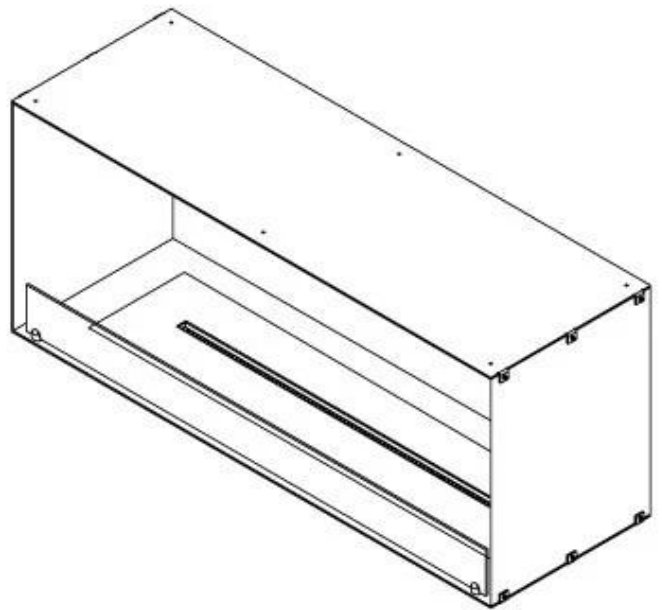

PrimeFire 1000