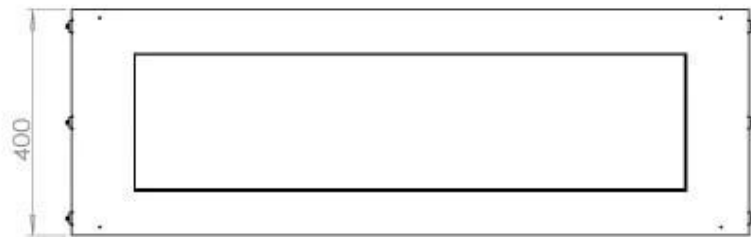

Automatic burner 1000