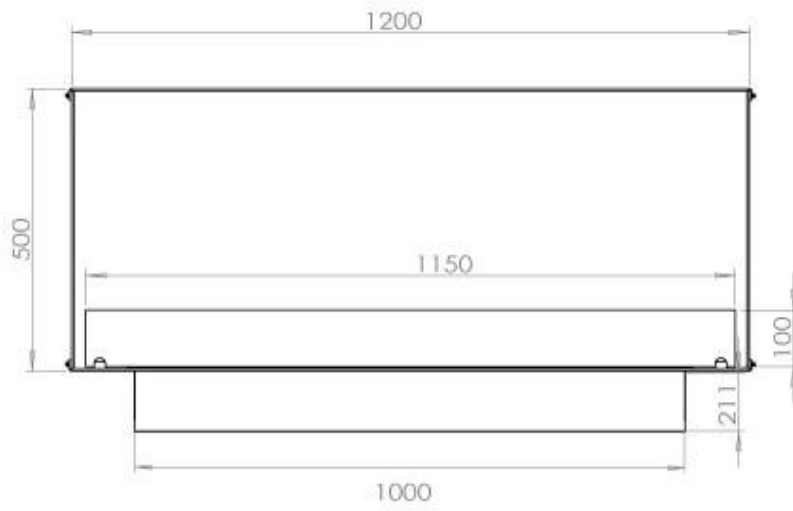

Automatic burner 1000