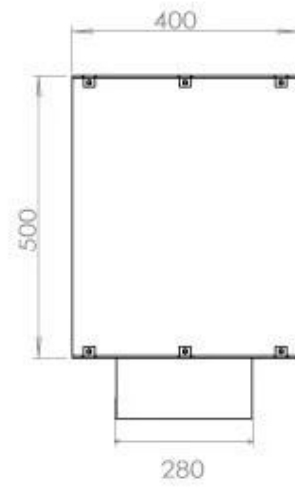

FLA 3+ 990 mm