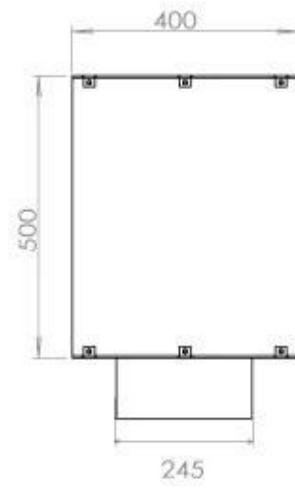

Automatic burner 1000