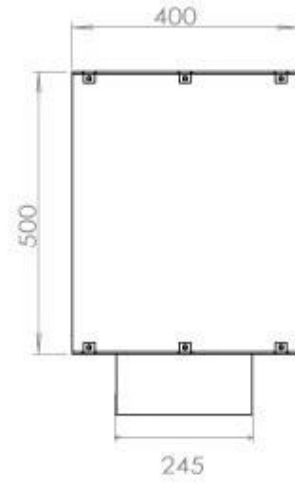

PrimeFire 1000