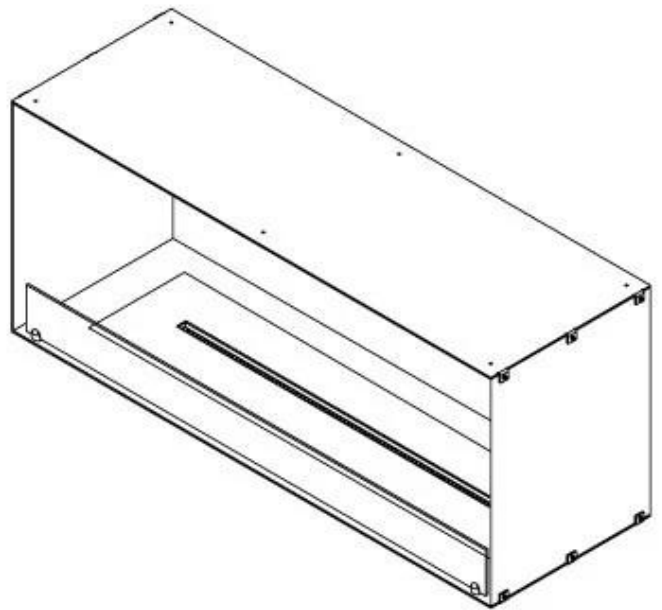

FOCO ONE 1200

BIO-30-130

Foco One 1200 is a one-sided built-in bioethanol fireplace insert designed to be built into a wall where you will be able to see flames from one side. Choose between a manual or automatic bioethanol burner.

TECHNICAL SPECIFICATIONS

Appearance

Colour	Black
Glas included	Yes
Materials	Steel

Appearance

Steel thickness	4 mm
-----------------	------

Burner - Features

Adjustable	Yes
Burn time	6 hours
Burner type	5 Litre Superior
Control	Automatic
Control	Manual
Control	Remote Control
Flame length	85 cm
Heat output (max)	6,2 kW
Minimum room size	90 m ³
Remote control	Yes (add-on)
Requires electricity	No
Requires electricity	Yes
Usage	0.87 L/h

Size

Depth	40 cm
Height	50 cm
Length/Width	120 cm
Weight	35 kg

Type

Brand	Foco
-------	------

Type

Flame view	Front
------------	-------

Type

Flue/chimney	Not required
Fuel	Bioethanol

Type

Producttype	1-sided Built-in Bioethanol Fireplace
-------------	--

Type

Recommended air change rate	1
-----------------------------	---

Type

Use	Indoor
Warranty	2 years

FLA 3+ 990 mm

FLA 3 990 mm