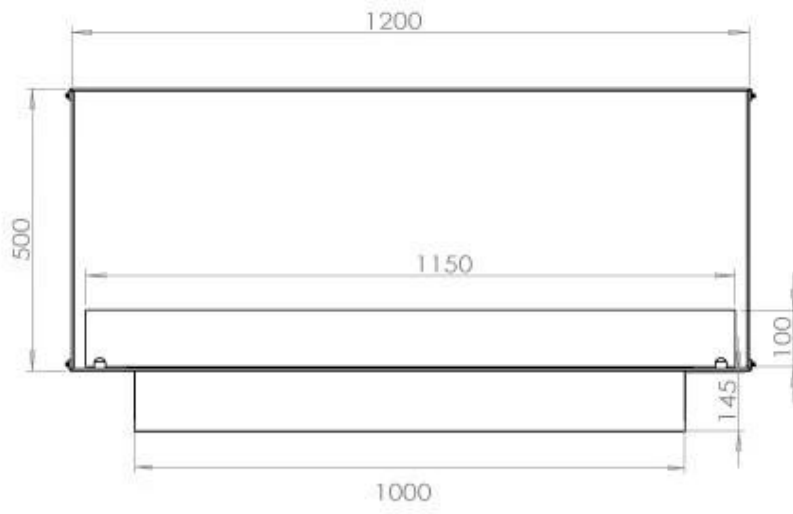

PrimeFire 1000