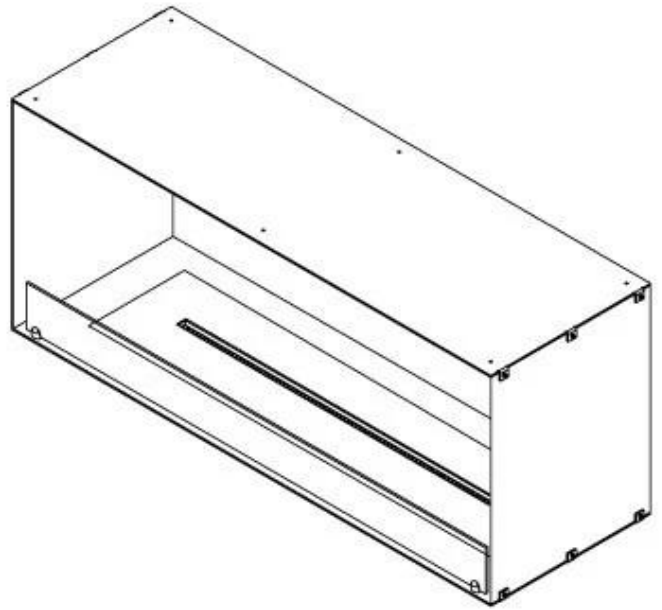

FOCO ONE 1200

BIO-30-130

Foco One 1200 is a one-sided built-in bioethanol fireplace insert designed to be built into a wall where you will be able to see flames from one side. Choose between a manual or automatic bioethanol burner.

TECHNICAL SPECIFICATIONS

Appearance

Colour	Black
Glas included	Yes
Materials	Steel

Appearance

Steel thickness	4 mm
-----------------	------

Burner - Features

Adjustable	Yes
Burn time	6 hours
Burner type	5 Litre Superior
Control	Automatic
Control	Manual
Control	Remote Control
Flame length	85 cm
Heat output (max)	6,2 kW
Minimum room size	90 m ³
Remote control	Yes (add-on)
Requires electricity	No
Requires electricity	Yes
Usage	0.87 L/h

Size

Depth	40 cm
Height	50 cm
Length/Width	120 cm
Weight	35 kg

Type

Brand	Foco
-------	------

Type

Flame view	Front
------------	-------

Type

Flue/chimney	Not required
Fuel	Bioethanol

Type

Producttype	1-sided Built-in Bioethanol Fireplace
-------------	--

Type

Recommended air change rate	1
-----------------------------	---

Type

Use	Indoor
Warranty	2 years

FLA 3+ 990 mm

FLA 3 990 mm