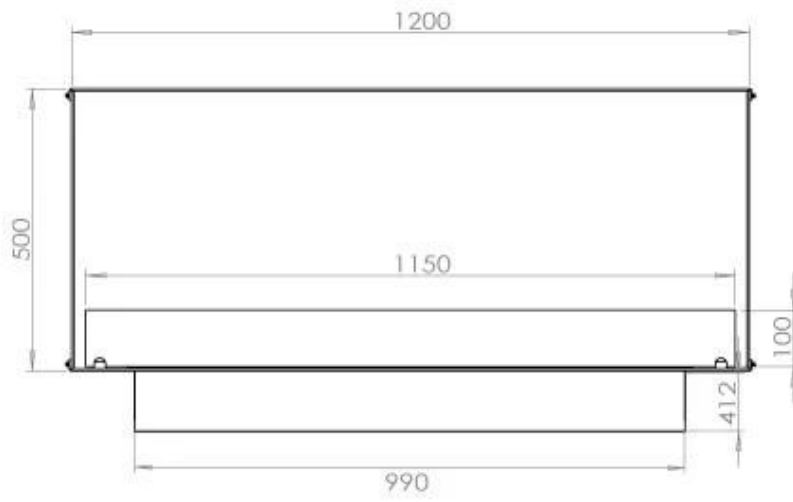

FLA 3+ 990 mm