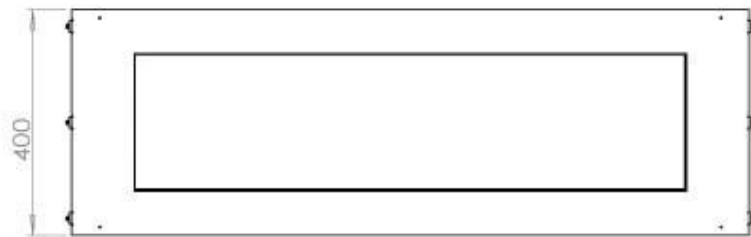

FLA 3+ 990 mm