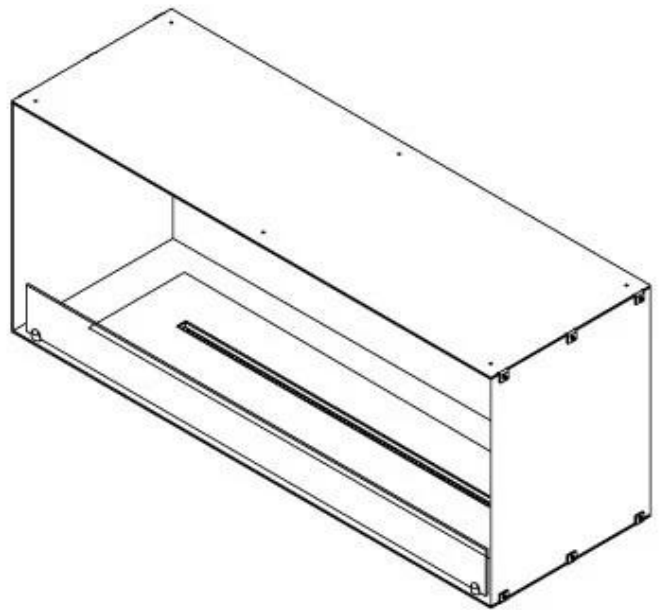

Automatic burner 1000