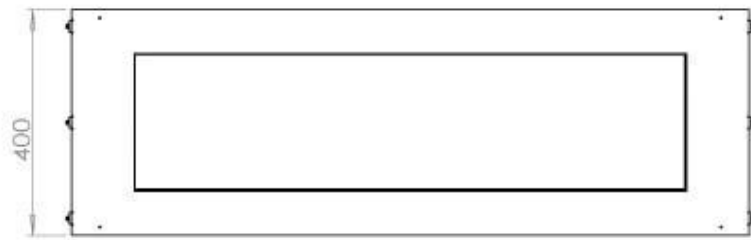

PrimeFire 1000