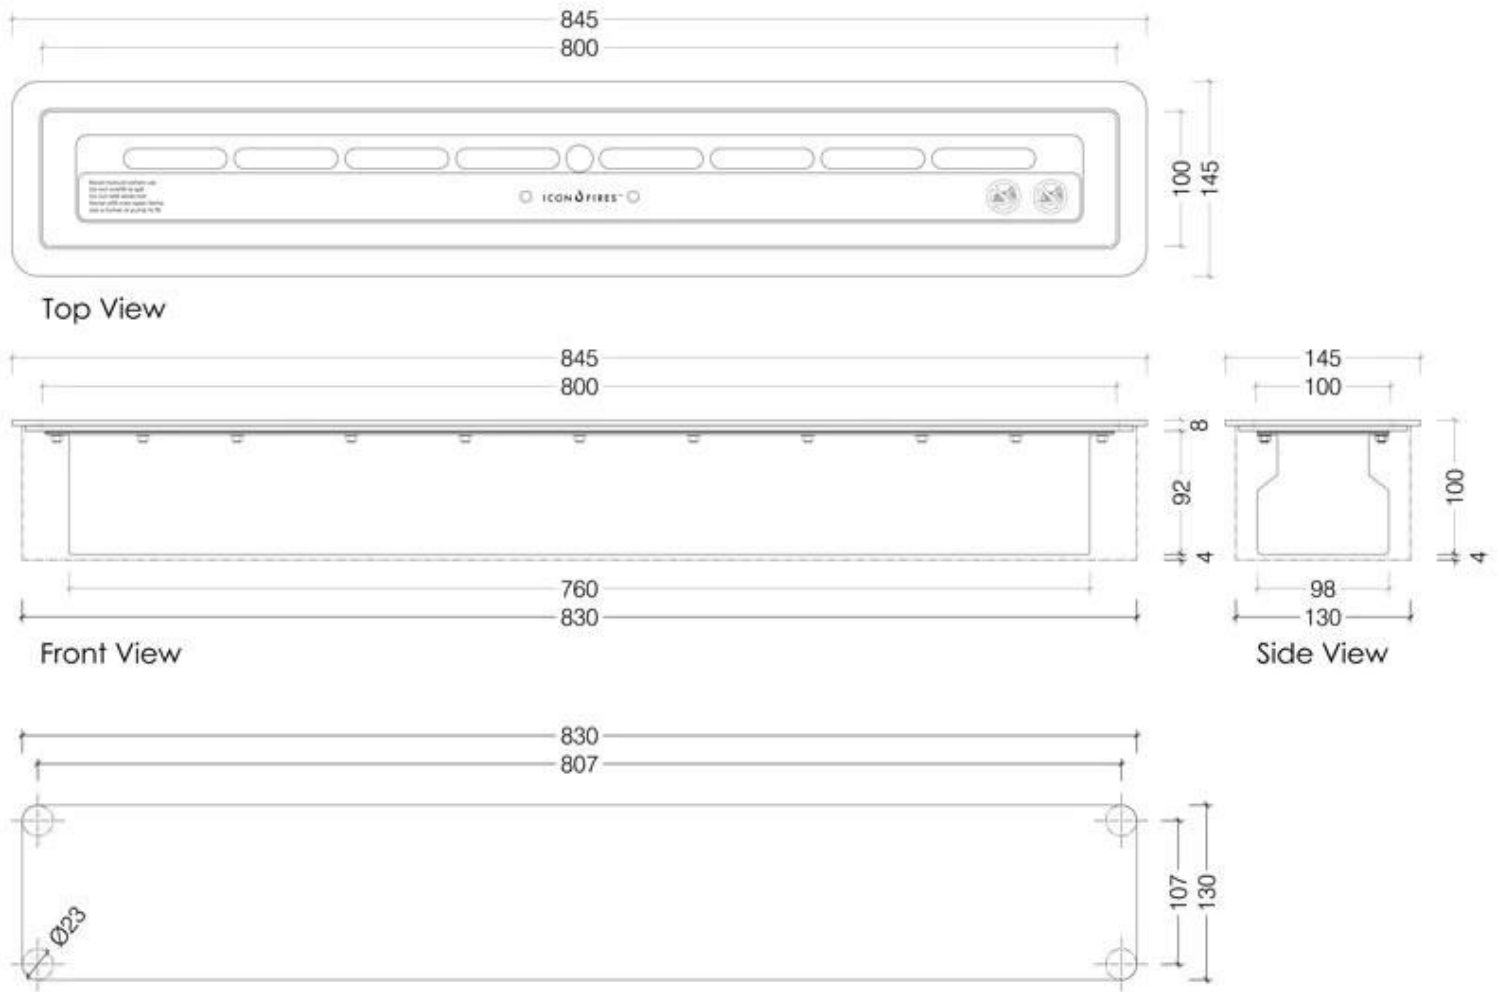

Appearance

Colour	Stainless Steel
Glas included	No
Materials	Stainless Steel
Shape	Rectangular

Burner

Adjustable	Yes
Burn time	8 hours
Burner type	Icon Slimline 800 Burner
Capacity	4.5 Litres
Control	Manual
Flue/chimney	Not required
Fuel	Bioethanol
Heat output (max)	5,4 kW
Remote control	No
Requires electricity	No
Usage	0.6 L/h

Size

Depth	14,5 cm
Height	10 cm
Length/Width	84,5 cm
Weight	14 kg

Type

Brand	Icon Fires
-------	------------

Type

Flame view	44,1
------------	------

Type

Producttype	Manual Bioethanol Burner
Use	Indoor
Warranty	2 years