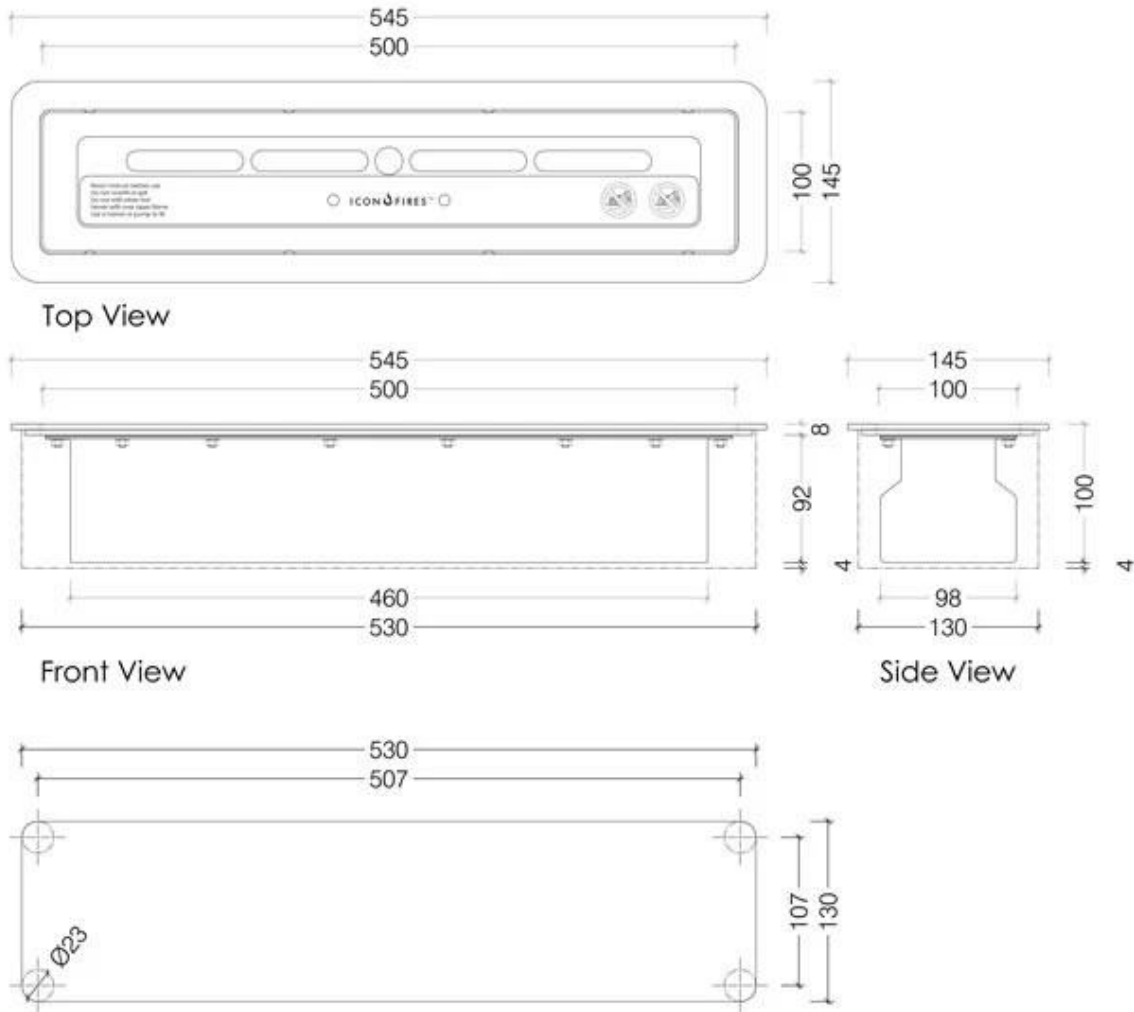

ICON FIRES SLIMLINE BURNER - 50 CM

BIO-70-213

Icon Slimline 500 burner from Icon Fires is the smallest model in the Slimline series, but just as efficient as the larger models. With a capacity of 2.75 liters of bioethanol, it provides up to 8 hours of burn time and an adjustable heat output of up to 2.7 kW. Its slim design makes it ideal for installation in small spaces where space is limited. Requiring no chimney and being easy to install, it offers a flexible and elegant solution for any home.

TECHNICAL SPECIFICATIONS

Burner

Adjustable flame	Yes
Control	Manual
Heat output (max)	2,7 kW
Capacity	2.75 Litres
Flue/chimney	Not Required
Remote control	No
Burner type	Icon Slimline 500 Burner
Requires electricity	No
Burn time	8 hours
Fuel	Bioethanol
Usage	0.3 L/h

Type

Producttype	Manual Bioethanol Burner
Brand	Icon Fires
Flame view	44,1
Use	Indoor
Warranty	2 years

Appearance

Materials	Stainless Steel
Colour	Stainless Steel
Shape	Rectangular
Glas included	No

Size

Length/Width	54,5 cm
Height	10 cm
Depth	14,5 cm
Weight	7 kg