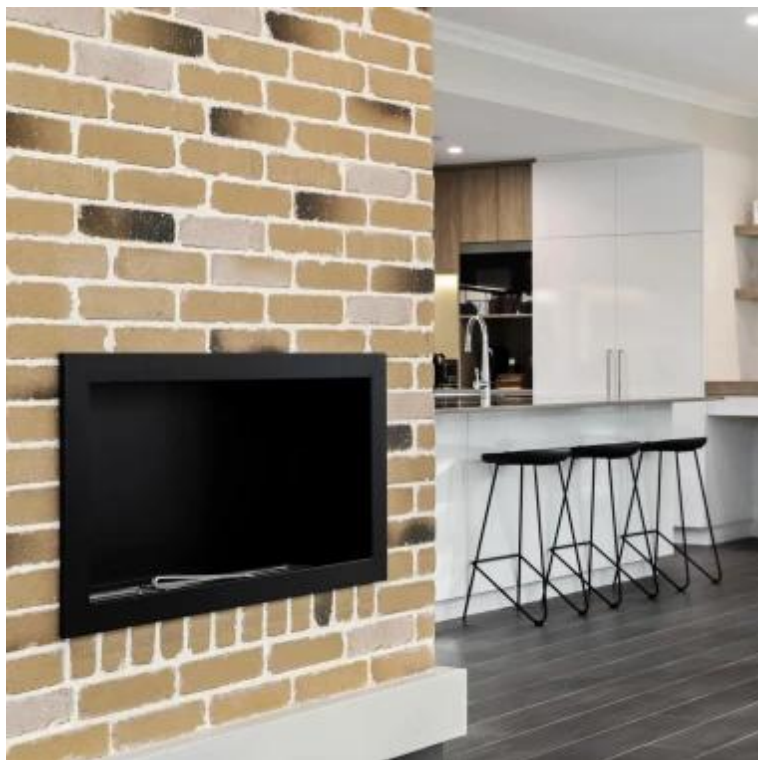

ICON FIRES SLIMLINE FIREBOX SFB1350 - BLACK

BIO-70-209

Slimline Firebox SFB1350 built-in bioethanol fireplace from Icon Fires combines modern design with practical functionality. This one-sided fireplace creates a cosy atmosphere and offers an impressive burn time of up to 9 hours per fill. Its black interior highlights the beauty of the flames, and it requires no chimney thanks to bioethanol fuel, which produces no smoke or soot. The adjustable flame gives you control over the heat output, making it an ideal choice for any home.

TECHNICAL SPECIFICATIONS

Burner

Flue/chimney	Not Required
Remote control	No
Requires electricity	No
Burn time	9 hours
Adjustable flame	Yes
Control	Manual
Burner type	Icon Fires Slimline 1100
Heat output (max)	7,7 kW
Capacity	6.25 Litres
Fuel	Bioethanol
Usage	0.9 L/h

Appearance

Interior	Black
Materials	Stainless Steel
Colour	Black
Shape	Rectangular
Glas included	No

Type

Producttype	1-sided Built-in Bioethanol Fireplace
Brand	Icon Fires
Flame view	Front
Use	Indoor
Warranty	2 years

Size

Length/Width	135 cm
Height	60 cm
Depth	31,5 cm
Weight	62,3 kg