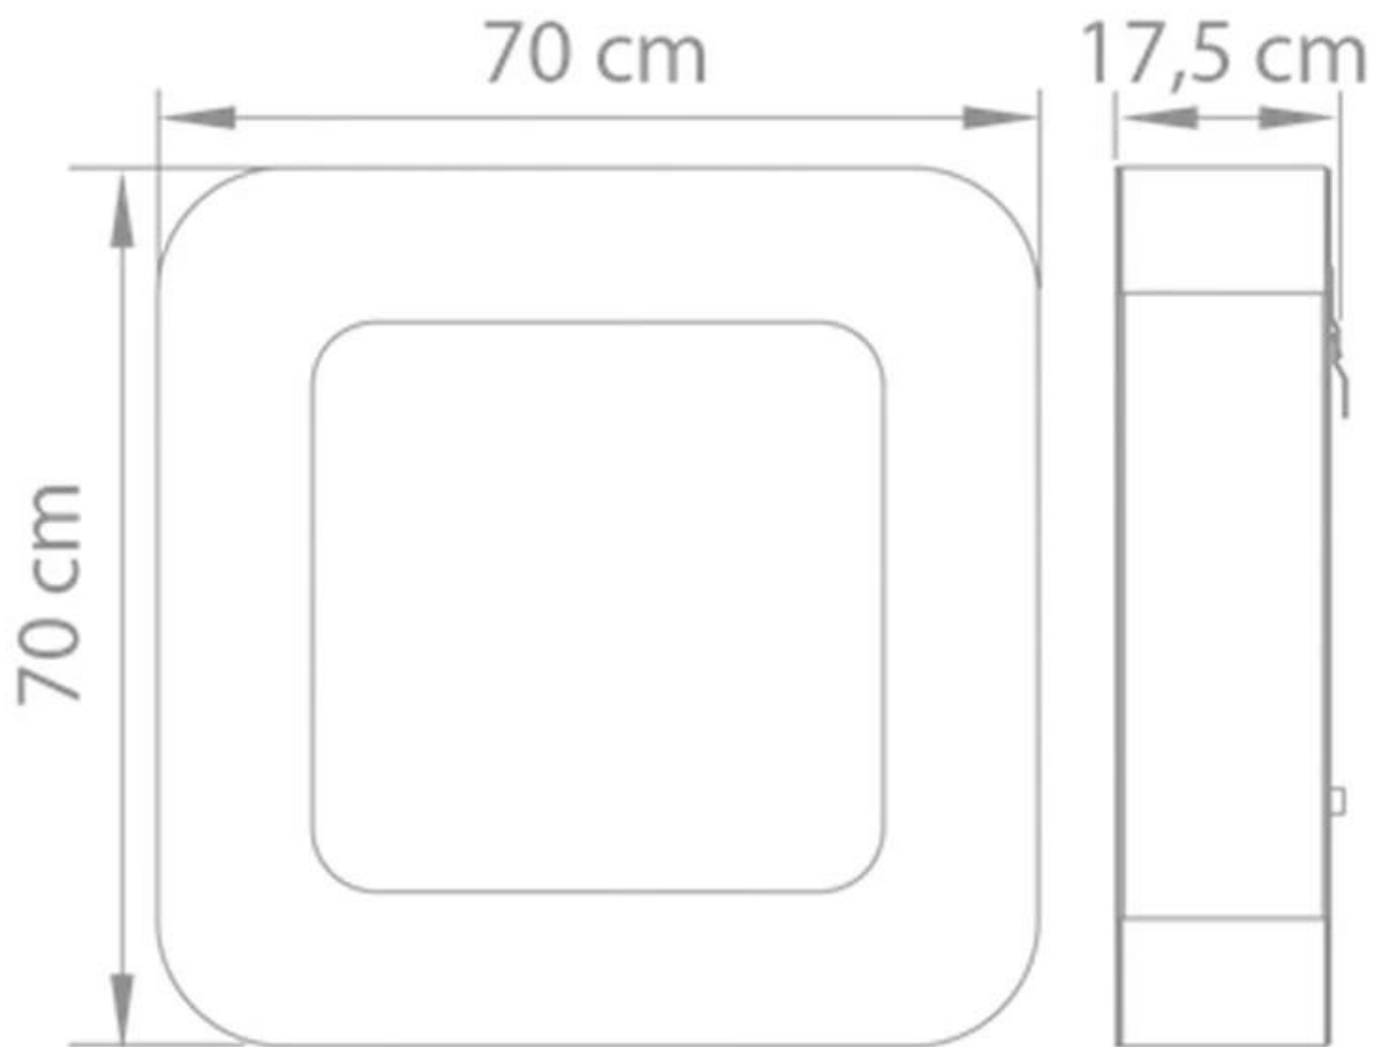

### TECHNICAL SPECIFICATIONS

---

#### Burner

Capacity	2 Litres
Heat output (max)	2 kW

#### Type

Producttype	Wall-mounted Bioethanol Fireplace
-------------	--------------------------------------

Curva BL  
Weight: 32 kg