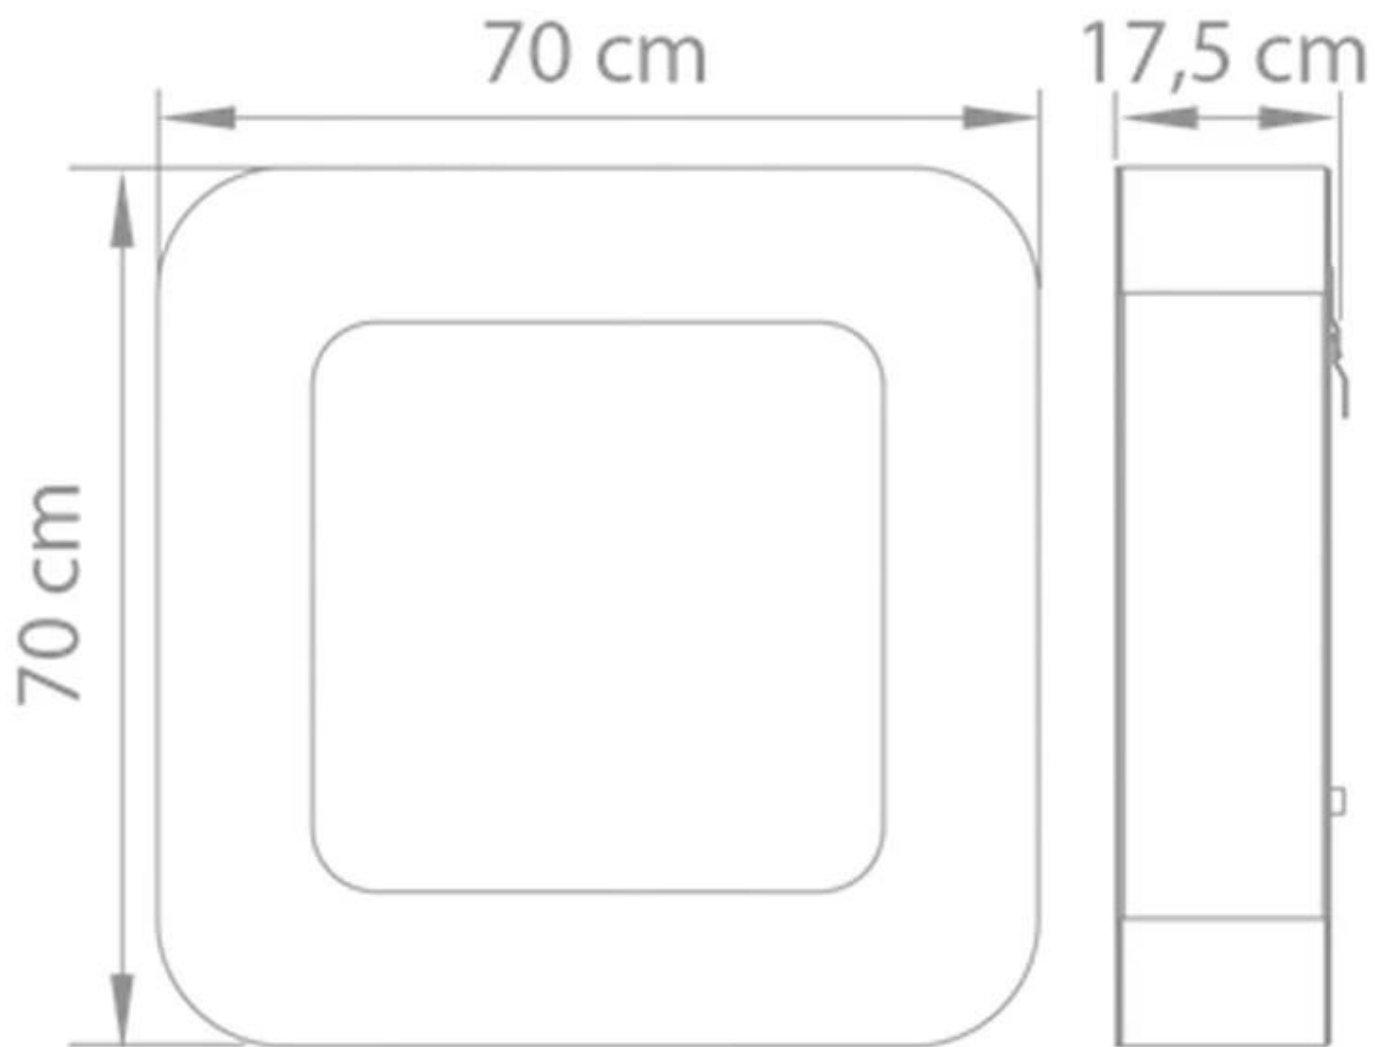

SAFRETTI CURVA BL - WHITE

BIO-60-202

Small, stylish bio fireplace to mount it on the wall. It comes with 2 L burner.

TECHNICAL SPECIFICATIONS

Burner

Capacity	2 Litres
Heat output (max)	2 kW
Requires electricity	No

Type

Producttype	Wall-mounted Bioethanol Fireplace
Brand	Safretti

Appearance

Materials	Steel
Colour	White

Size

Height	70 cm
Depth	17,5 cm
Weight	32 kg

Curva BL
Weight: 32 kg