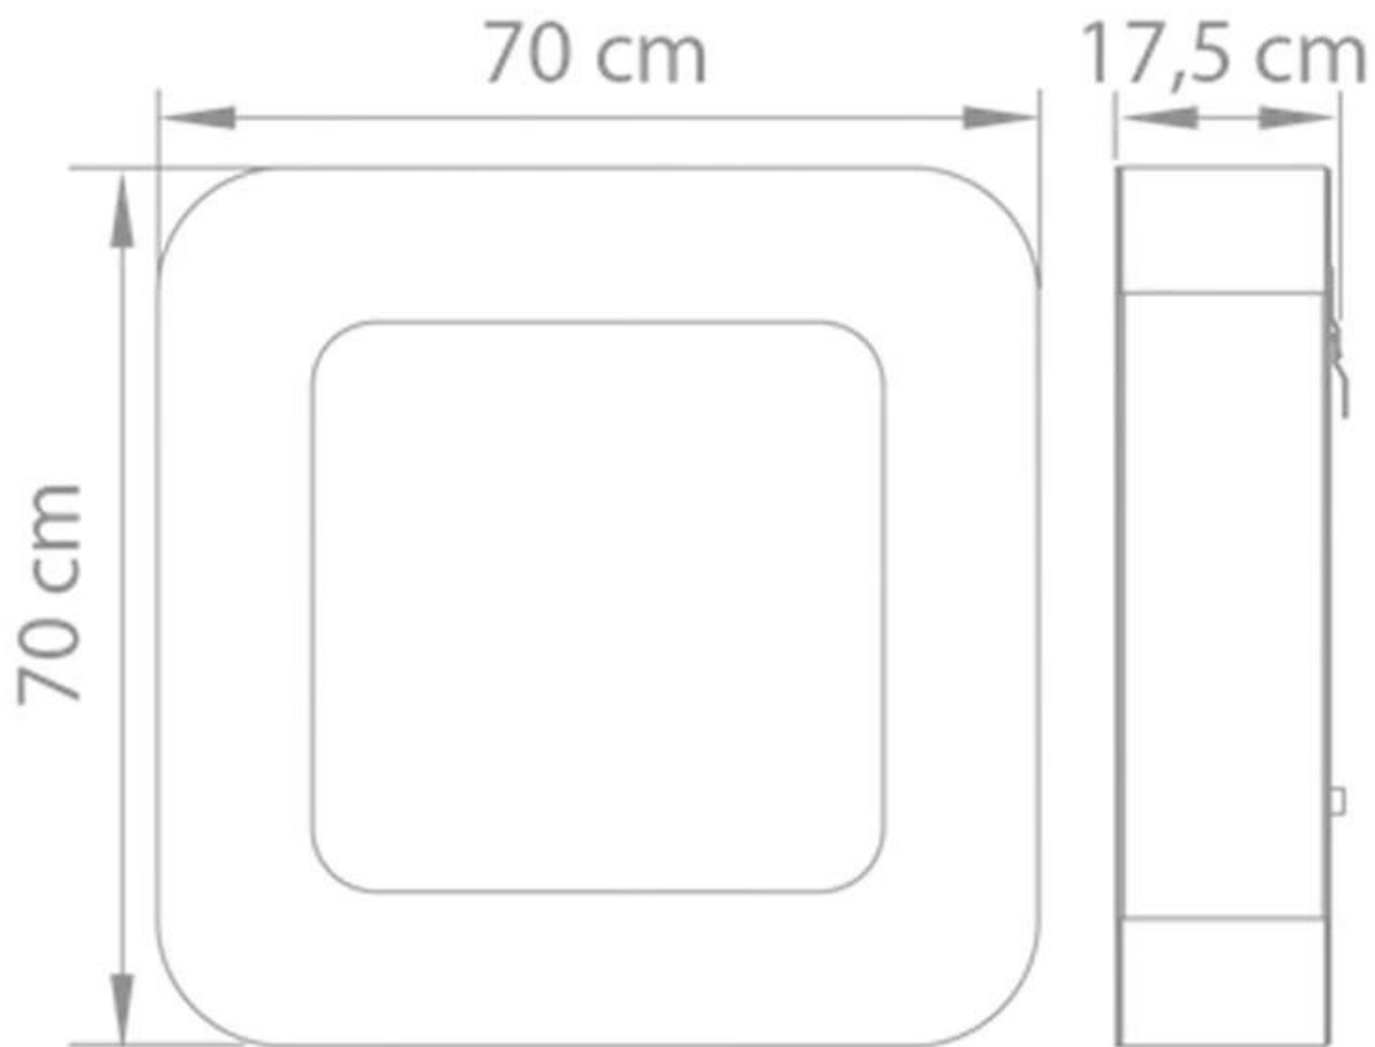

#### Size

Depth	17,5 cm
Height	70 cm
Weight	32 kg

#### Type

Brand	Safretti
Producttype	Wall-mounted Bioethanol Fireplace

Curva BL  
Weight: 32 kg