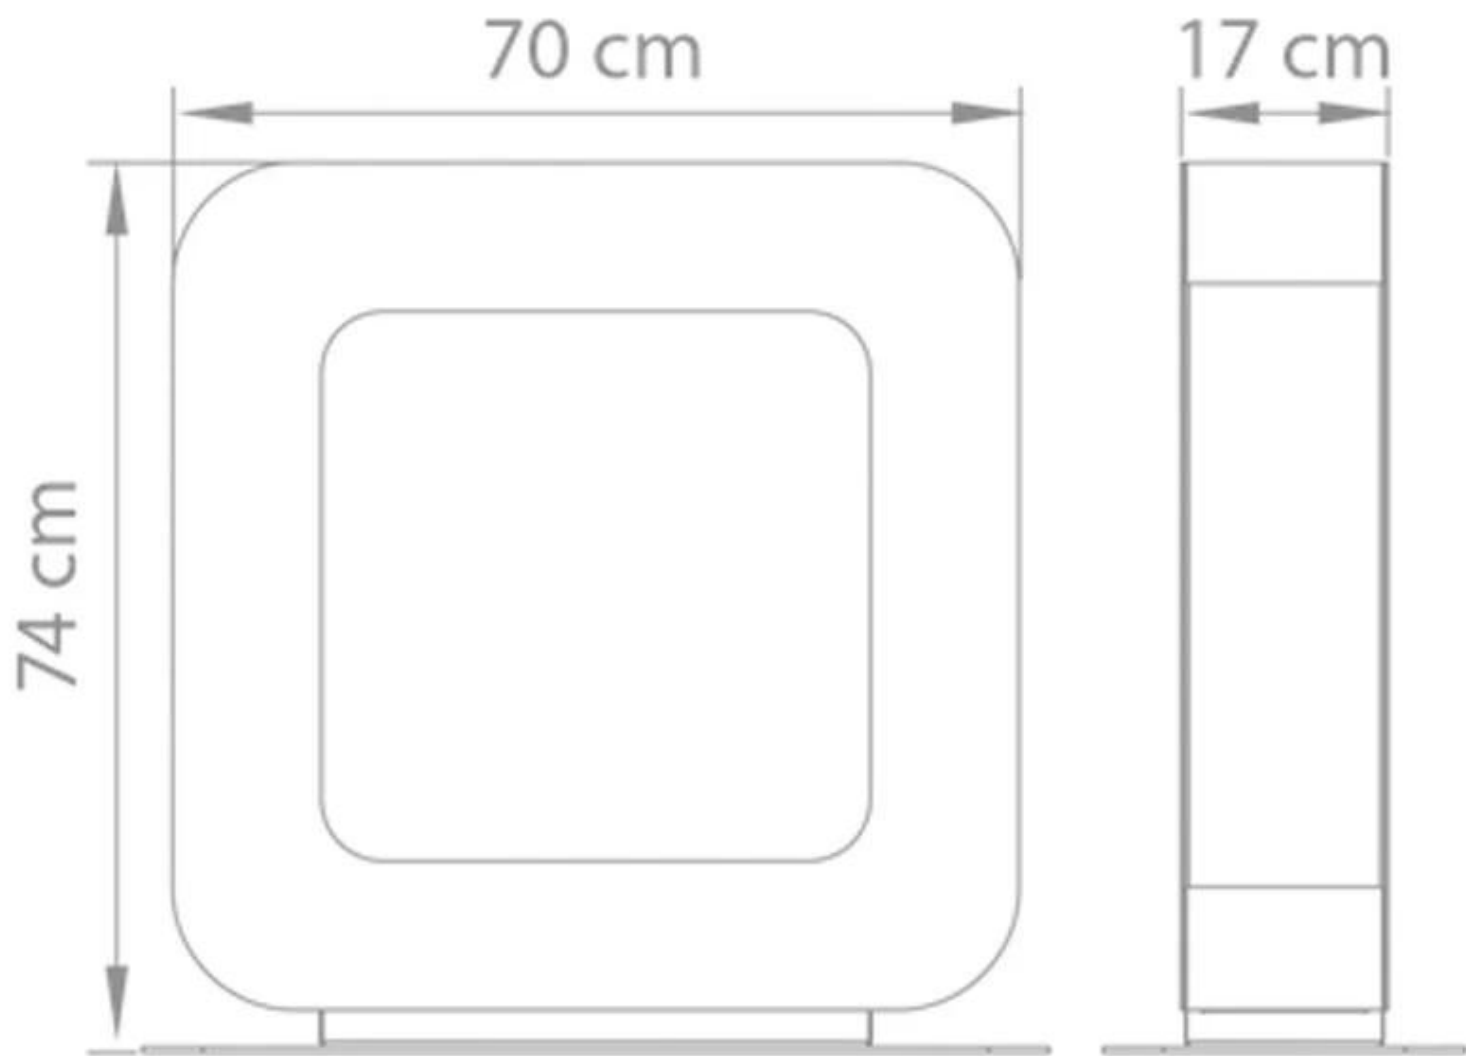

SAFRETTI CURVA ST - BLACK

BIO-60-203

Small and stylish bio fireplace from Safretti, Curva series.

TECHNICAL SPECIFICATIONS

Burner

Requires electricity	No
Capacity	2 Litres
Heat output (max)	2 kW
Burn time	8 hours
Flue/chimney	Not Required

Type

Producttype	Freestanding Bioethanol Fireplace
Brand	Safretti

Appearance

Materials	Powder coated steel
Colour	Black

Size

Height	74 cm
Length/Width	70 cm
Depth	17 cm
Weight	35 kg

Curva ST
Weight: 35 kg