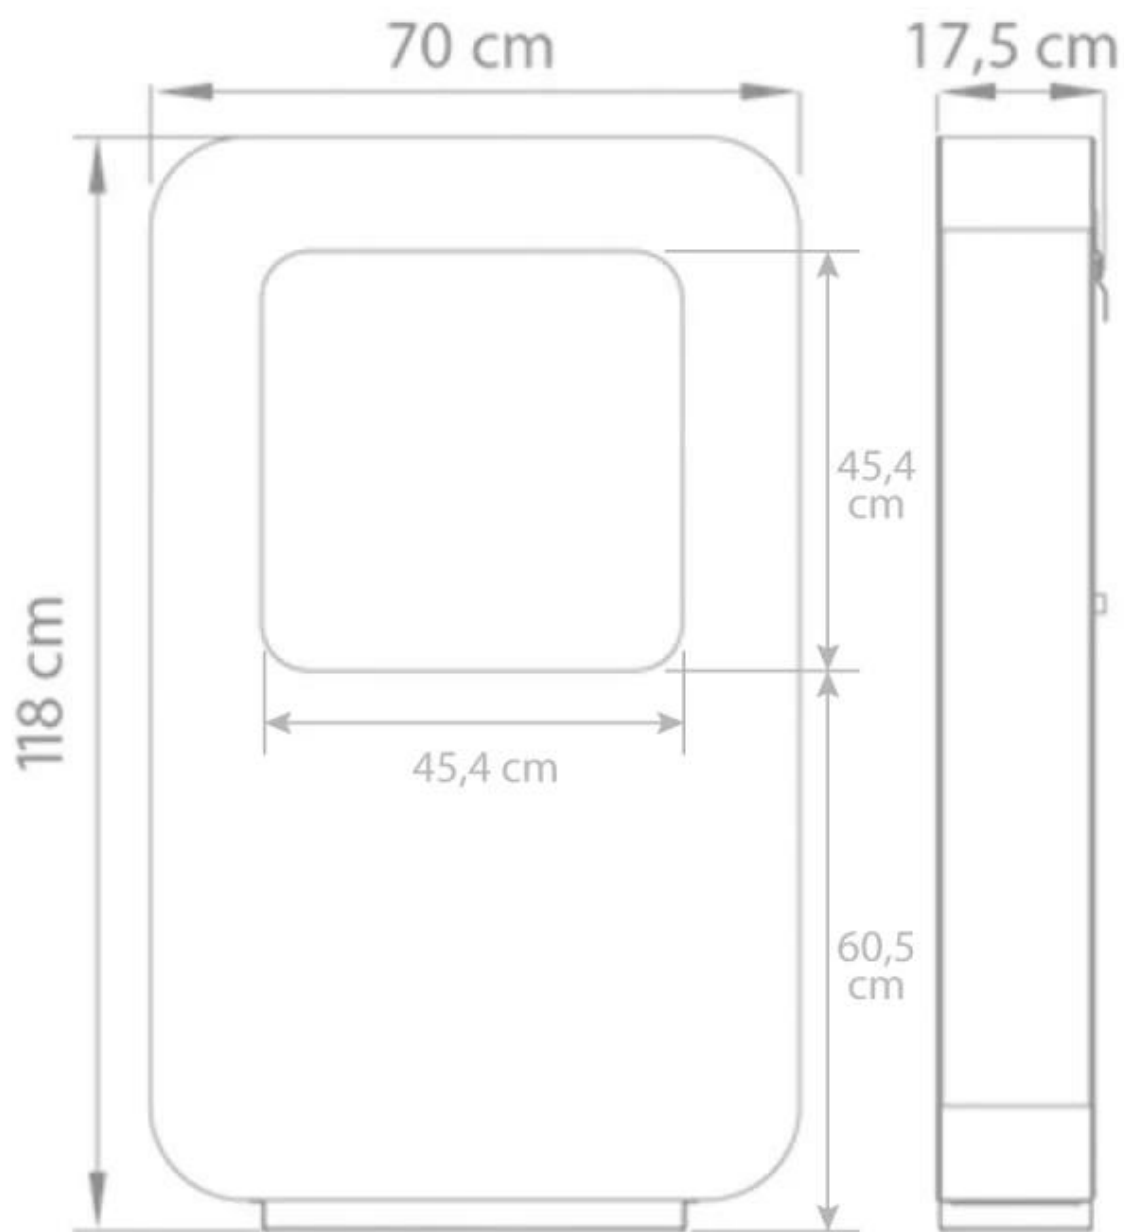

SAFRETTI CURVA XL - BLACK

BIO-60-205

Free-standing bio fire from Dutch Safretti. Curva XL is 118 cm high.

TECHNICAL SPECIFICATIONS

Burner

Requires electricity	No
Heat output (max)	2 kW
Capacity	2 Litres
Burn time	8 hours

Appearance

Materials	Powder coated steel
Colour	Black

Type

Producttype	Freestanding Bioethanol Fireplace
Brand	Safretti

Size

Height	118 cm
Length/Width	70 cm
Weight	50 kg

Curva XL
Weight: 50 kg