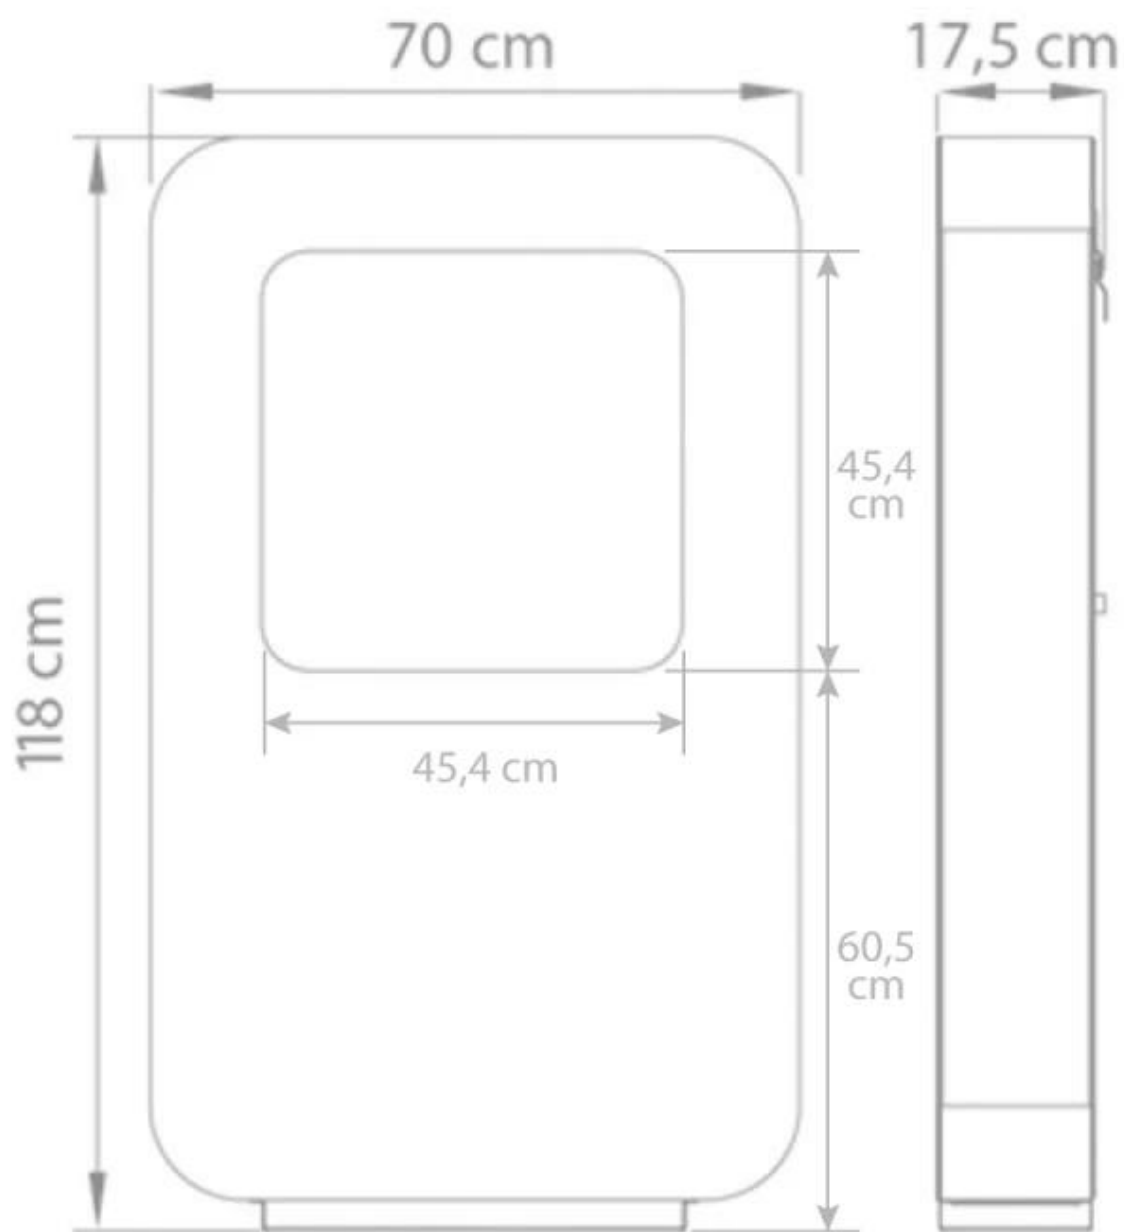

## SAFRETTI CURVA XL - WHITE

BIO-60-206

Large, free-standing bio fire from Safretti with a height of 118 cm. Curva XL has 2 L burner.

#### Size

Height	118 cm
Length/Width	70 cm
Depth	17,5 cm

Curva XL  
Weight: 50 kg