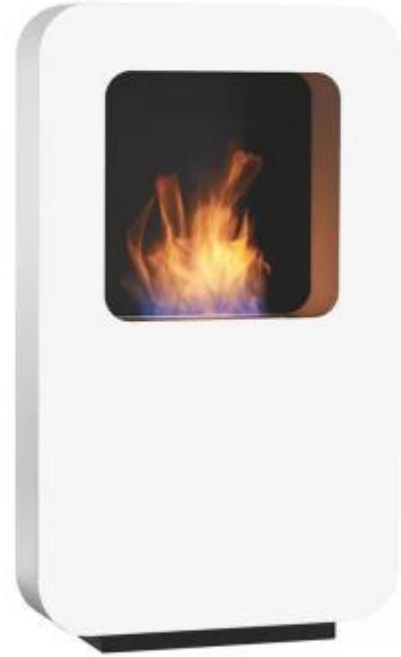

SAFRETTI CURVA XL - WHITE

BIO-60-206

Large, free-standing bio fire from Safretti with a height of 118 cm. Curva XL has 2 L burner.

TECHNICAL SPECIFICATIONS

Burner

Requires electricity	No
Burn time	8 hours
Capacity	2 Litres

Type

Producttype	Freestanding Bioethanol Fireplace
Brand	Safretti

Appearance

Materials	Powder coated steel
Colour	White

Size

Height	118 cm
Length/Width	70 cm
Depth	17,5 cm