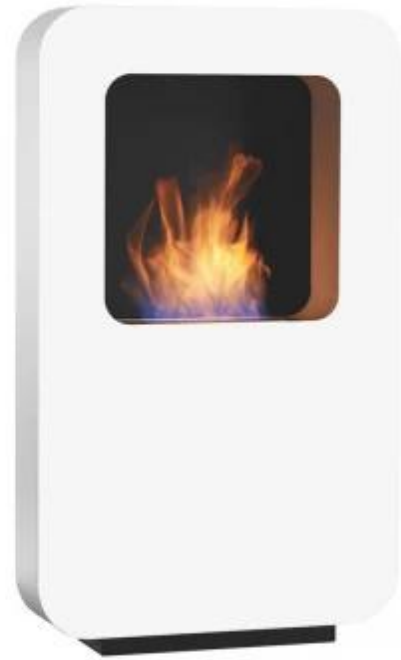

SAFRETTI CURVA XL - WHITE

BIO-60-206

Large, free-standing bio fire from Safretti with a height of 118 cm. Curva XL has 2 L burner.

TECHNICAL SPECIFICATIONS

Appearance

Colour	White
Materials	Powdercoated Steel

Burner

Burn time	8 hours
Capacity	2 Litres
Requires electricity	No

Size

Depth	17,5 cm
Height	118 cm
Length/Width	70 cm

Type

Brand	Safretti
Producttype	Freestanding Bioethanol Fireplace

Curva XL
Weight: 50 kg