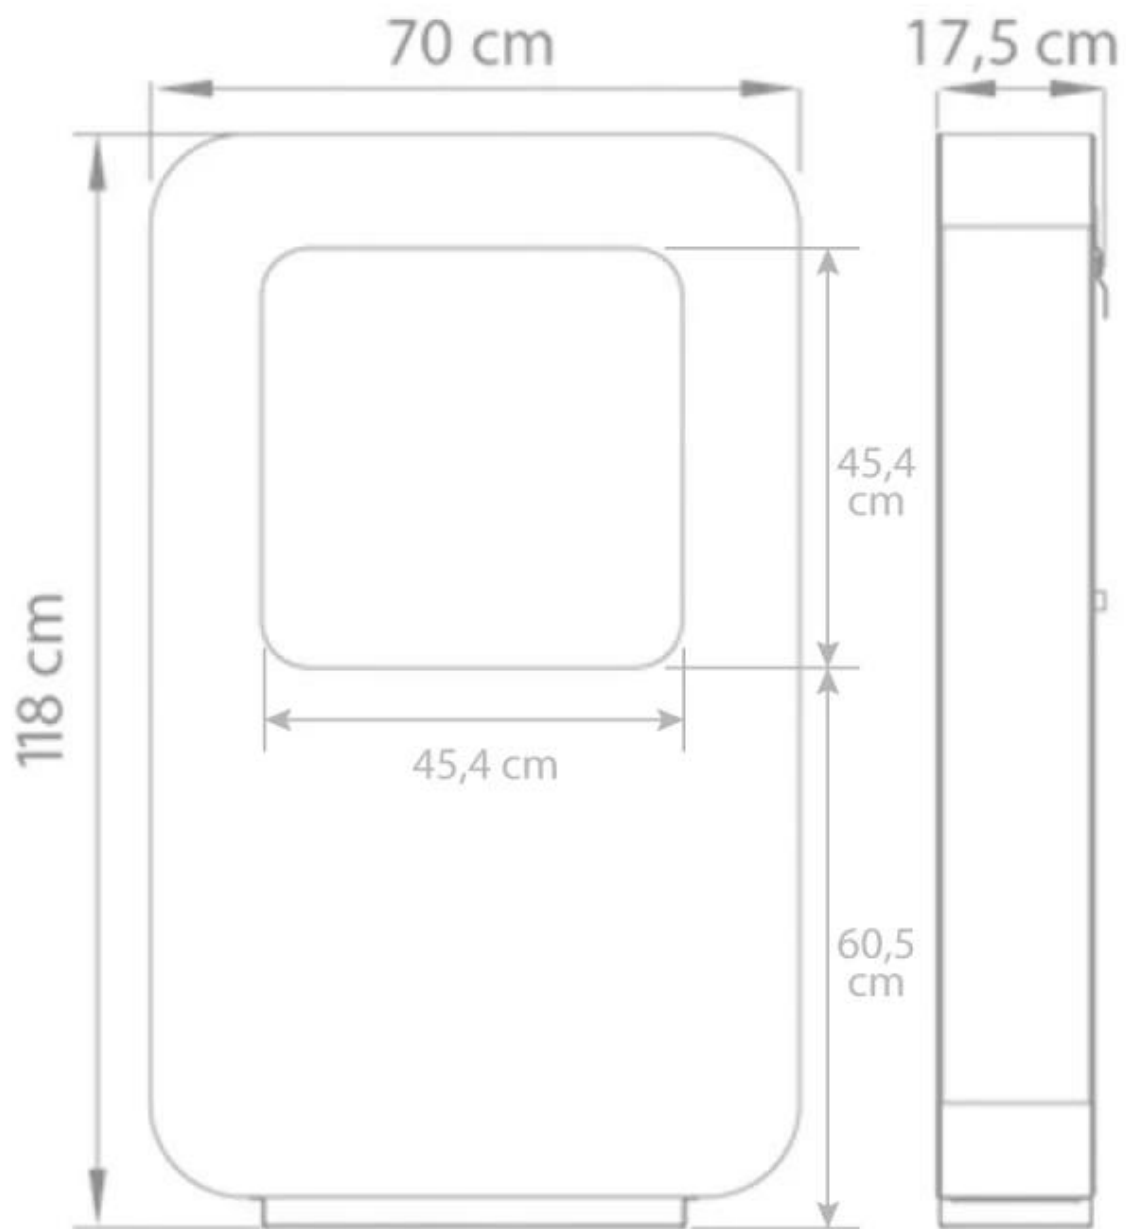

SAFRETTI CURVA XL - WHITE

BIO-60-206

Large, free-standing bio fire from Safretti with a height of 118 cm. Curva XL has 2 L burner.

TECHNICAL SPECIFICATIONS

Appearance

Colour	White
Materials	Powdercoated Steel

Burner

Burn time	8 hours
Capacity	2 Litres
Requires electricity	No

Size

Depth	17,5 cm
Height	118 cm
Length/Width	70 cm

Type

Brand	Safretti
Producttype	Freestanding Bioethanol Fireplace

Curva XL
Weight: 50 kg