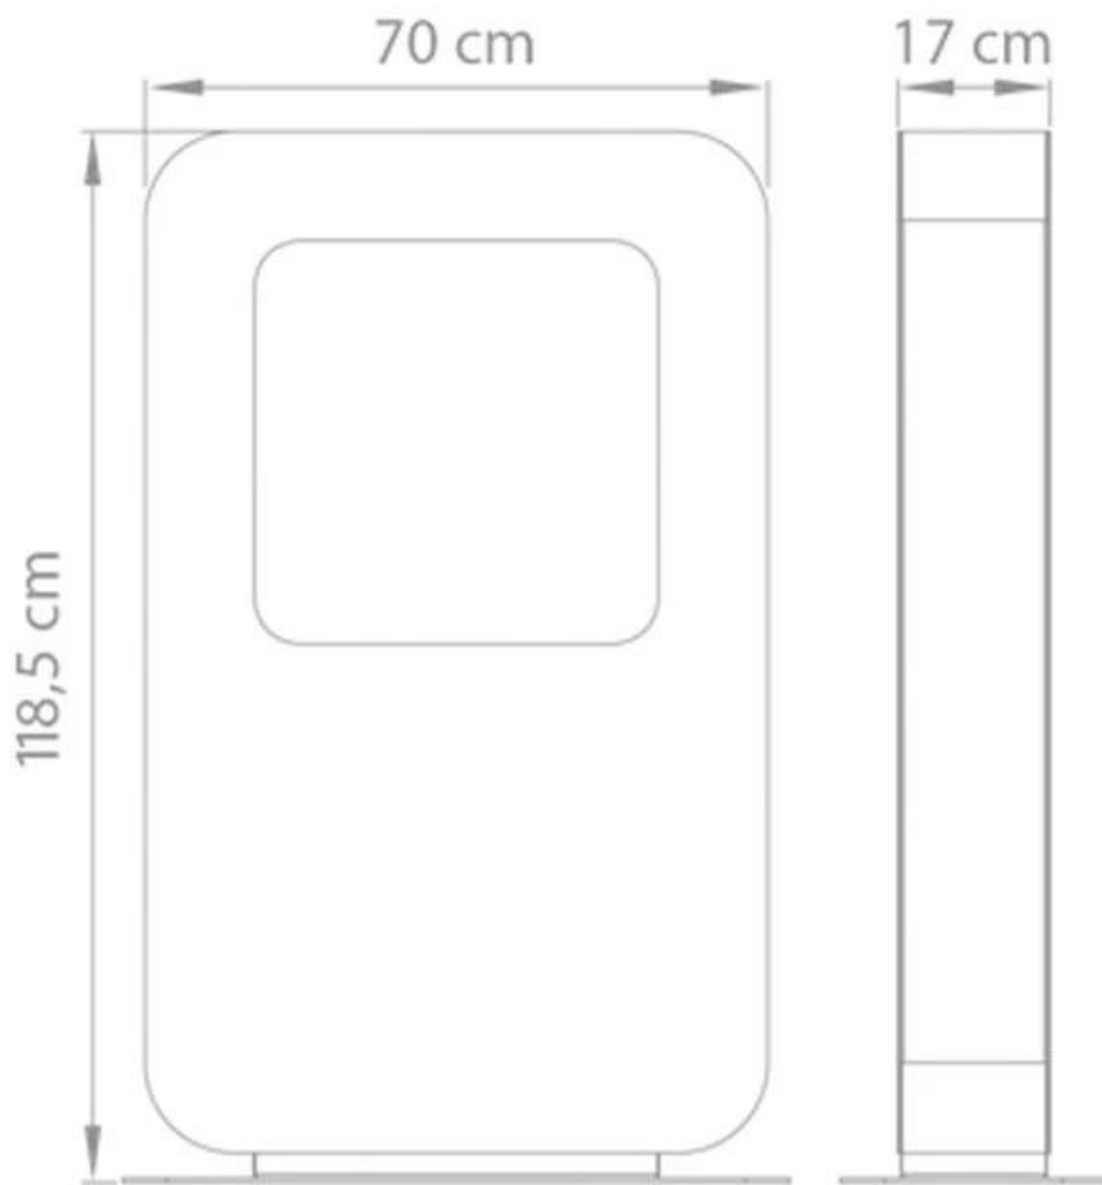

SAFRETTI CURVA XT - BLACK

BIO-60-207

Curva XT is a free-standing bio fireplace from the Dutch Safretti.

TECHNICAL SPECIFICATIONS

Burner

Capacity	2 Litres
Burn time	8 hours

Appearance

Materials	Powder coated steel
Colour	Black

Type

Producttype	Freestanding Bioethanol Fireplace
Brand	Safretti

Size

Height	118,5 cm
Length/Width	70 cm
Depth	17 cm
Weight	55 kg

Curva XT
Weight: 55 kg