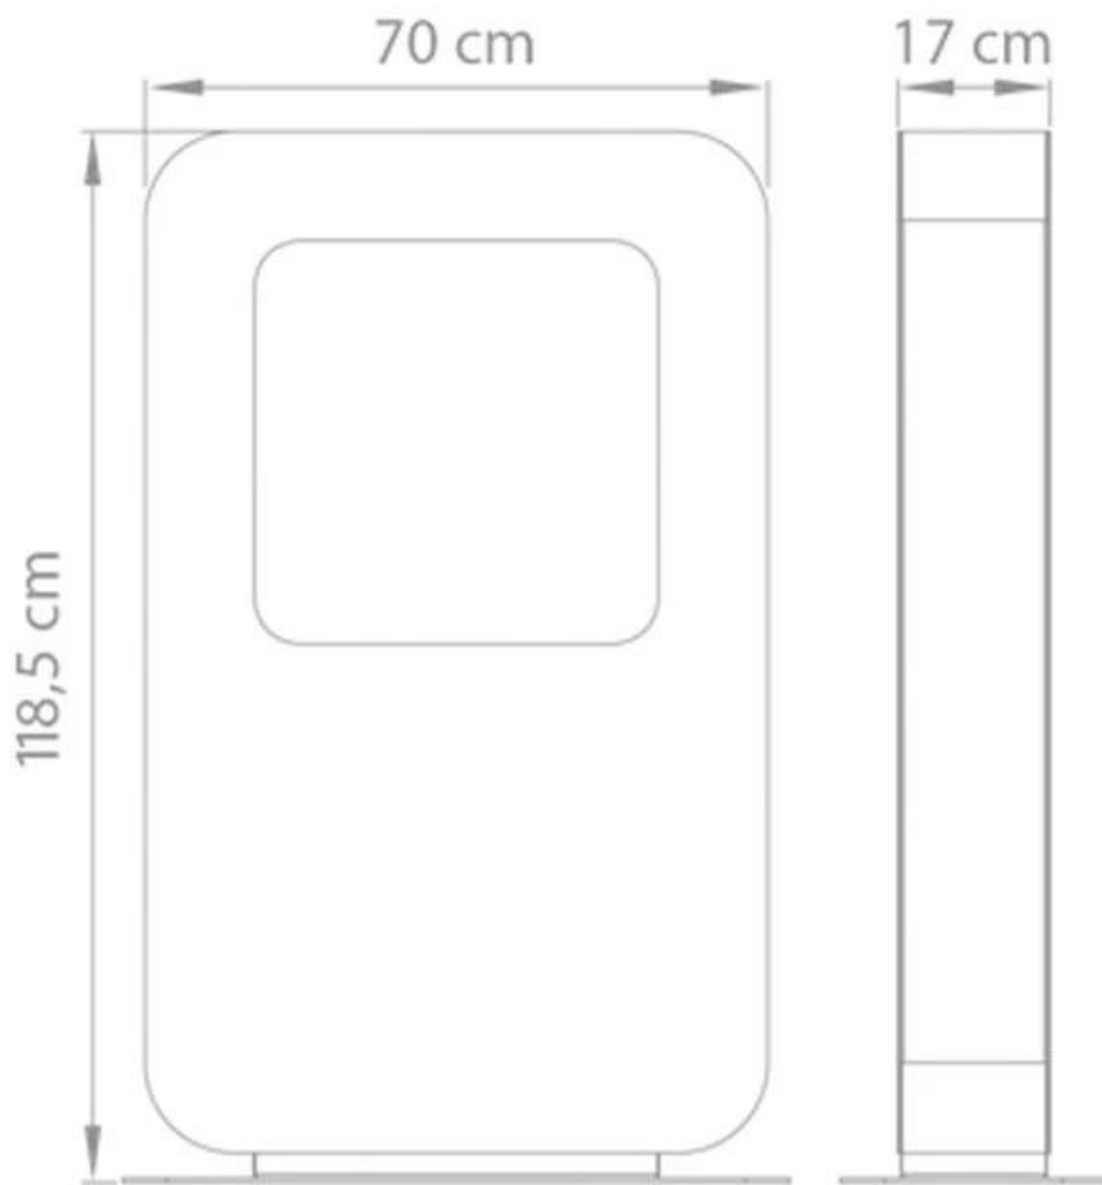

SAFRETTI CURVA XT - WHITE

BIO-60-208

Curva XT is a free-standing bio fireplace with the possibility of seeing flames from two sides.

TECHNICAL SPECIFICATIONS

Appearance

Colour	White
Materials	Powdercoated Steel

Burner

Burn time	8 hours
Capacity	2 Litres
Requires electricity	No

Size

Depth	17 cm
Height	118,5 cm
Length/Width	70 cm

Type

Brand	Safretti
Producttype	Freestanding Bioethanol Fireplace

Curva XT
Weight: 55 kg