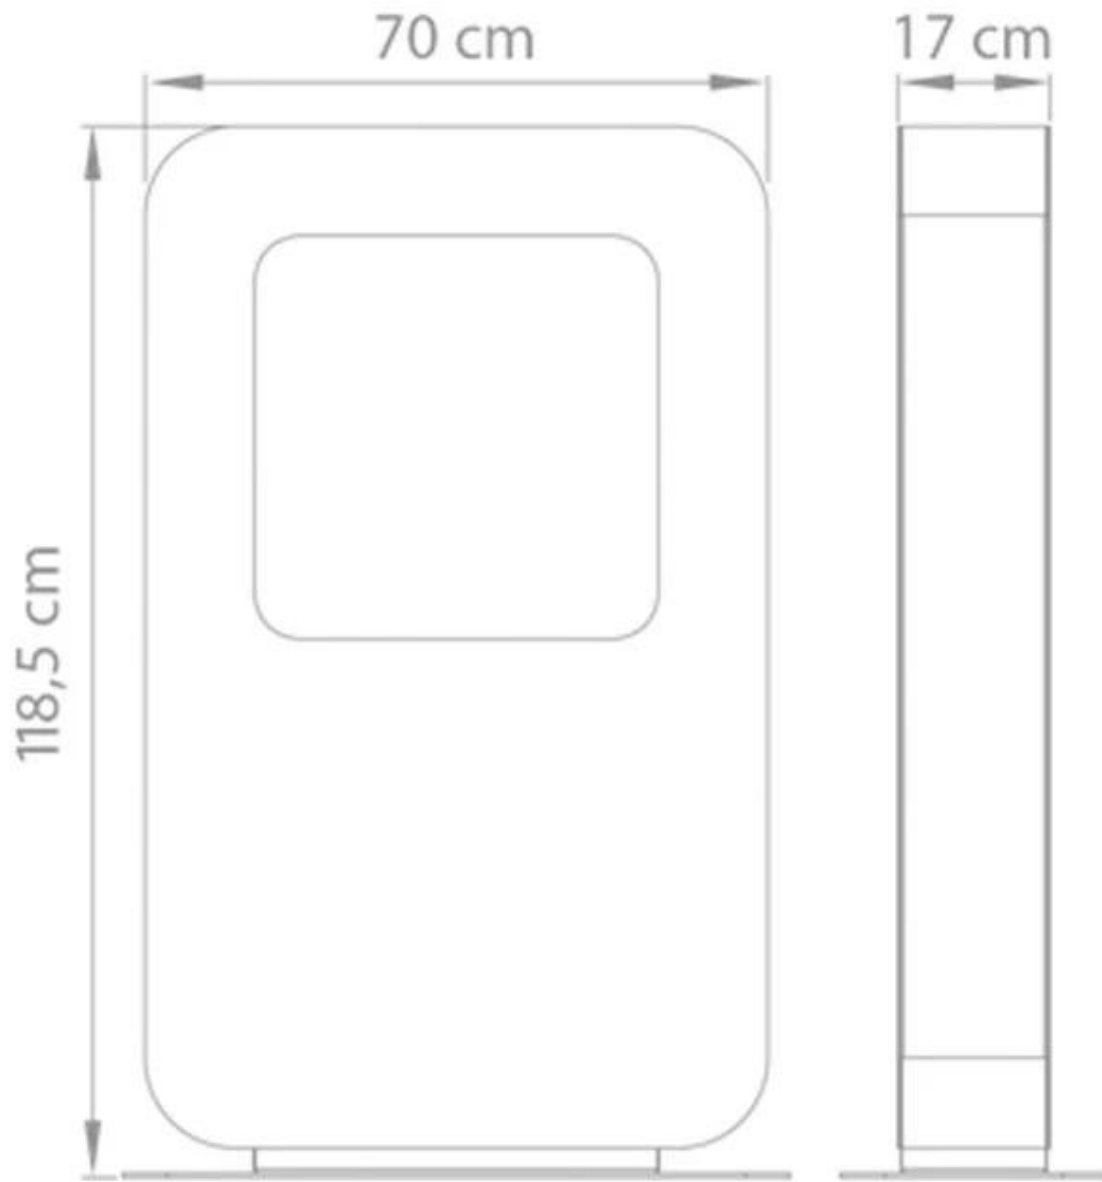

SAFRETTI CURVA XT - WHITE

BIO-60-208

Curva XT is a free-standing bio fireplace with the possibility of seeing flames from two sides.

TECHNICAL SPECIFICATIONS

Burner

Burn time	8 hours
Capacity	2 Litres
Requires electricity	No

Type

Producttype	Freestanding Bioethanol Fireplace
Brand	Safretti

Appearance

Materials	Powder coated steel
Colour	White

Size

Height	118,5 cm
Length/Width	70 cm
Depth	17 cm

Curva XT
Weight: 55 kg