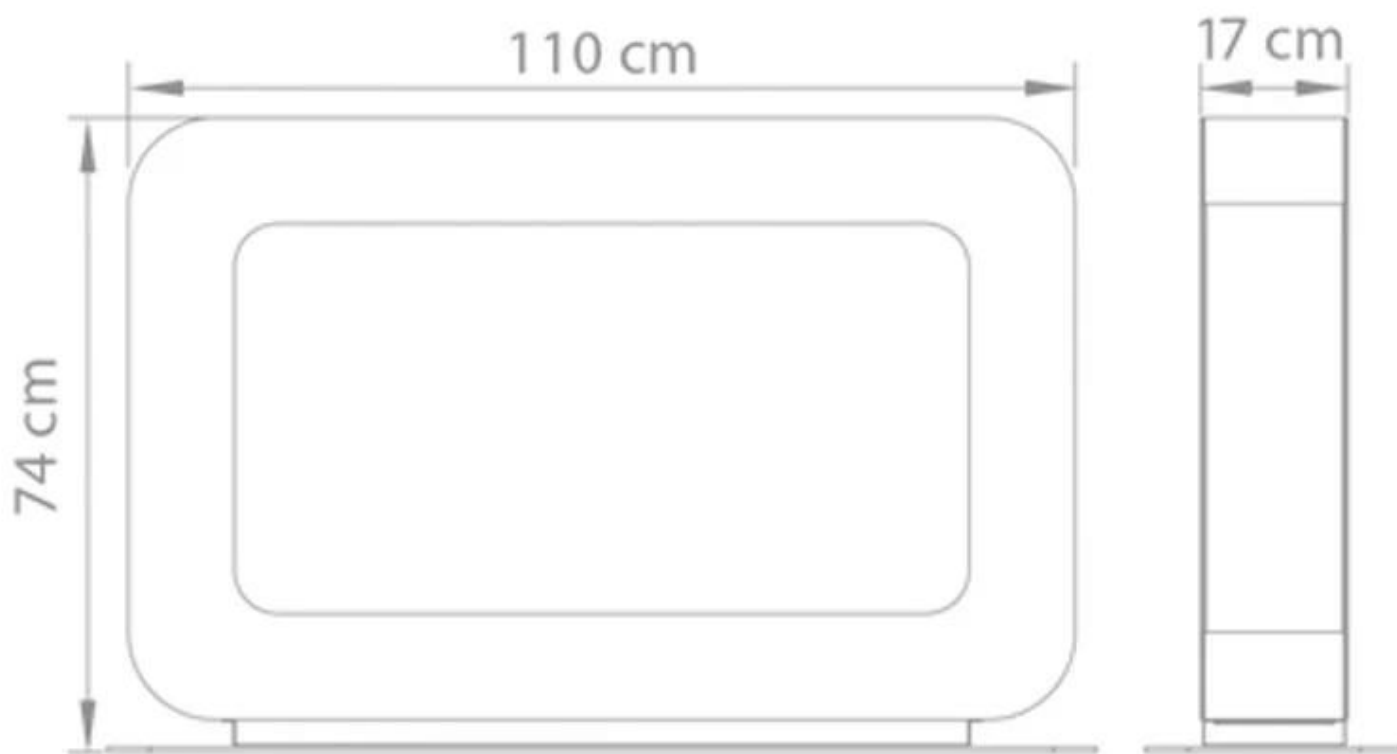

SAFRETTI CURVA DT - BLACK

BIO-60-211

Curva DT is a two-sided bio fireplace from Safretti.

TECHNICAL SPECIFICATIONS

Burner

Burn time	8 hours
Requires electricity	No
Capacity	4.0 Litres

Type

Producttype	Freestanding Bioethanol Fireplace
Brand	Safretti

Appearance

Materials	Powder coated steel
Colour	Black

Size

Height	74 cm
Length/Width	110 cm
Depth	17 cm
Weight	55 kg

Curva DT
Weight: 55 kg