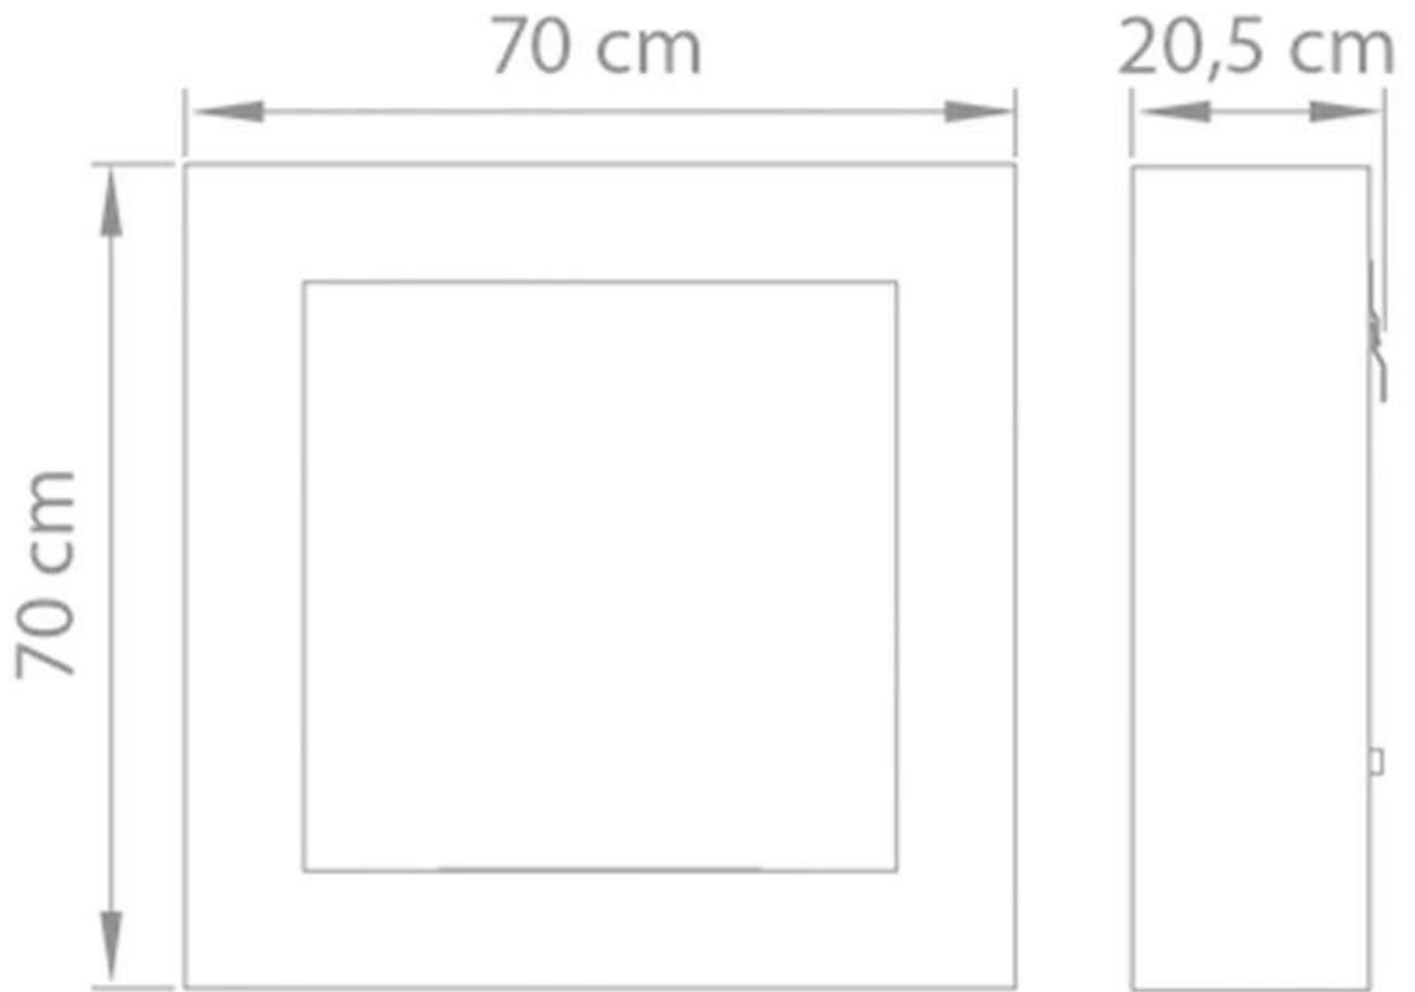

Appearance

Materials	Brushed Stainless Steel
-----------	-------------------------

Type

Producttype	Wall-mounted Bioethanol Fireplace
Brand	Safretti

Size

Height	70 cm
Length/Width	70 cm
Depth	20,5 cm
Weight	32 kg

Cubico BL
Weight: 32 kg