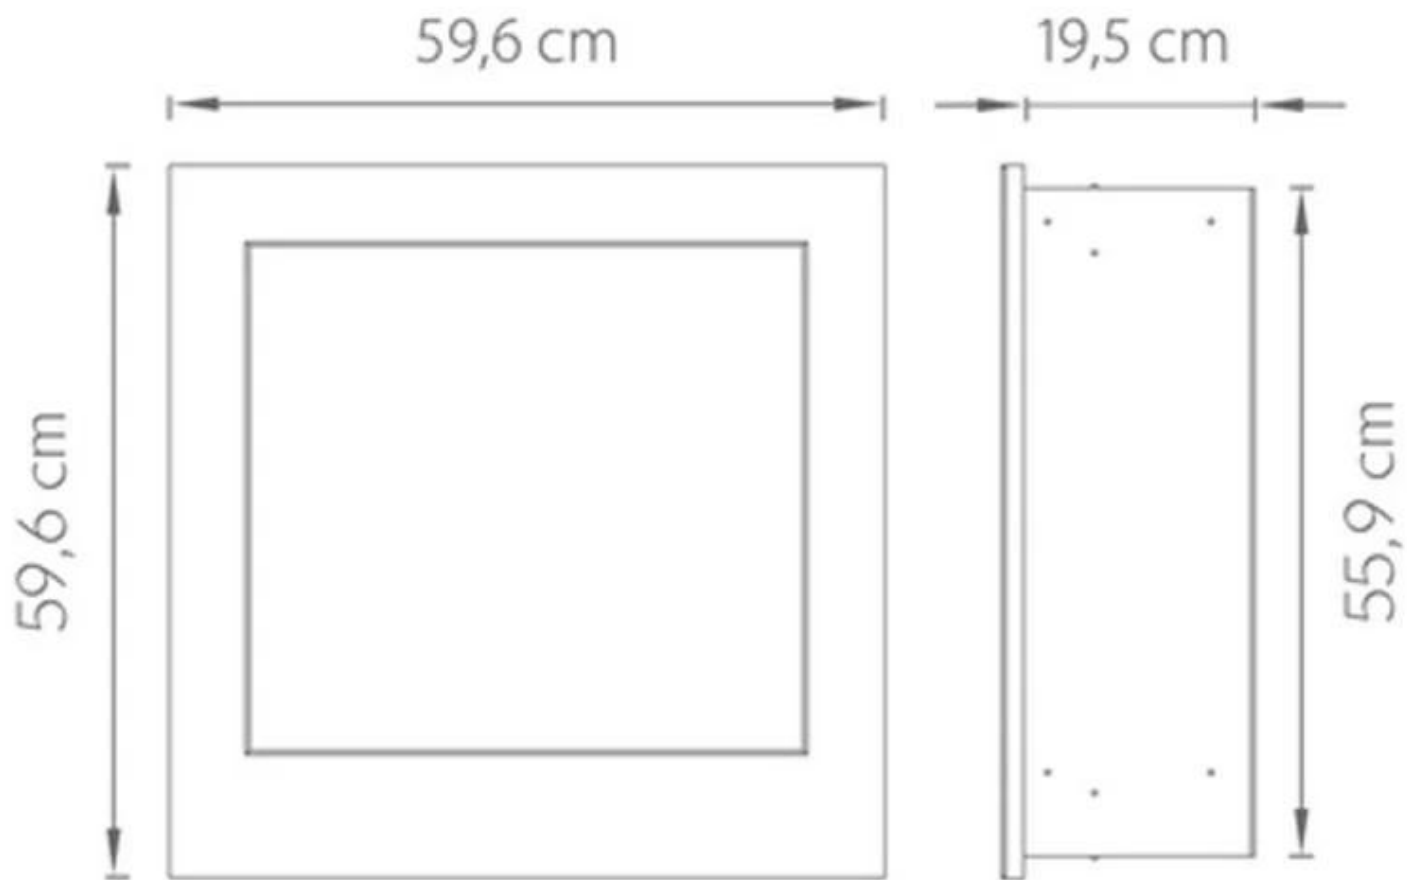

SAFRETTI NEMO - BLACK

BIO-60-228

Beautiful wall hanging bio fireplace from Safretti.

TECHNICAL SPECIFICATIONS

Burner

Capacity	2 Litres
----------	----------

Size

Depth	17,5 cm
Height	70 cm
Weight	32 kg

Type

Brand	Safretti
Producttype	Wall-mounted Bioethanol Fireplace

Nemo
Weight: 28 kg