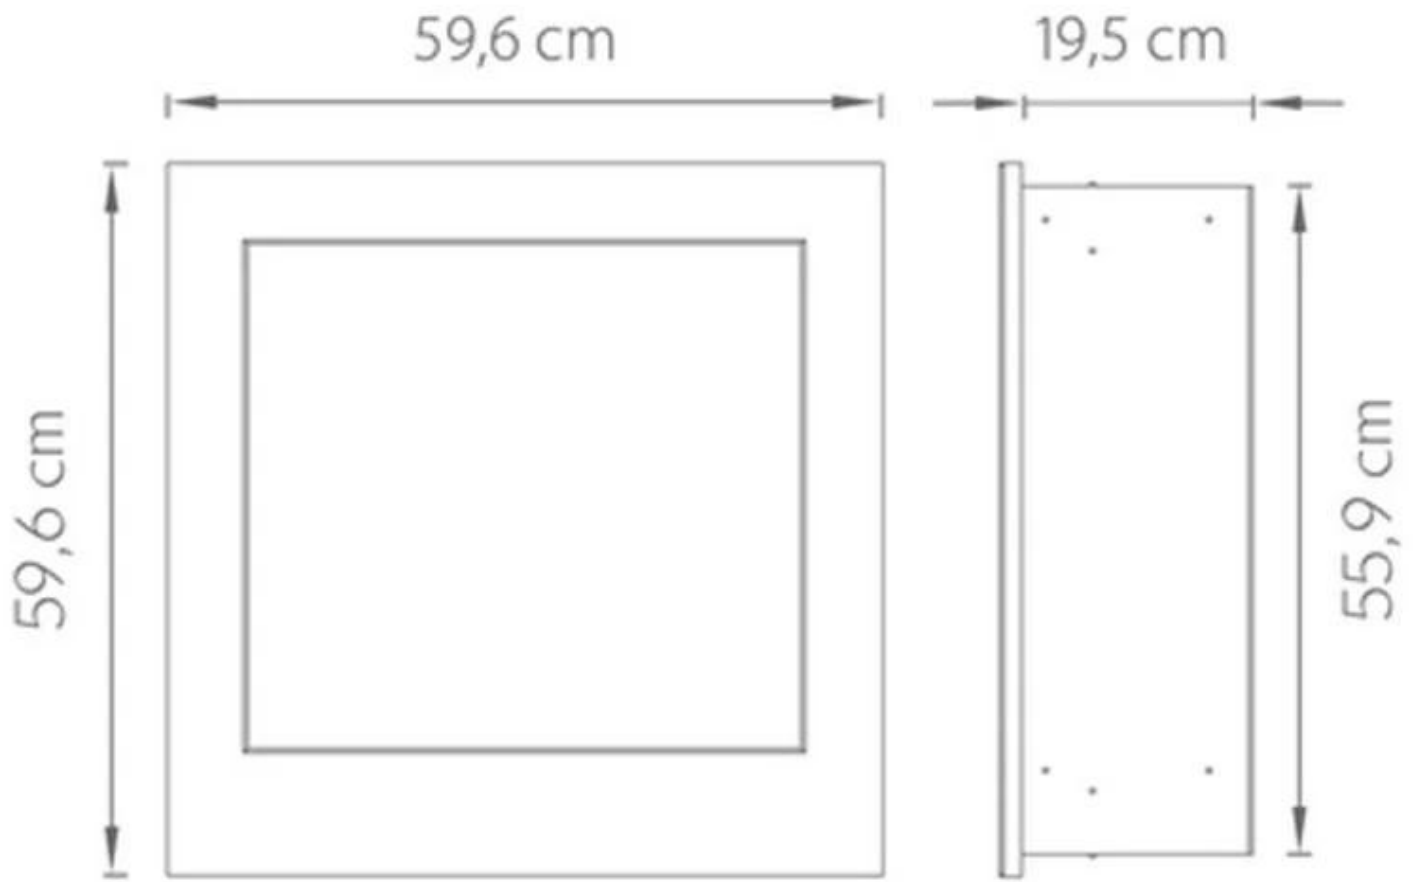

SAFRETTI NEMO - BLACK

BIO-60-228

Beautiful wall hanging bio fireplace from Safretti.

TECHNICAL SPECIFICATIONS

Burner

Capacity	2 Litres
----------	----------

Type

Producttype	Wall-mounted Bioethanol Fireplace
Brand	Safretti

Size

Height	70 cm
Depth	17,5 cm
Weight	32 kg

Nemo
Weight: 28 kg