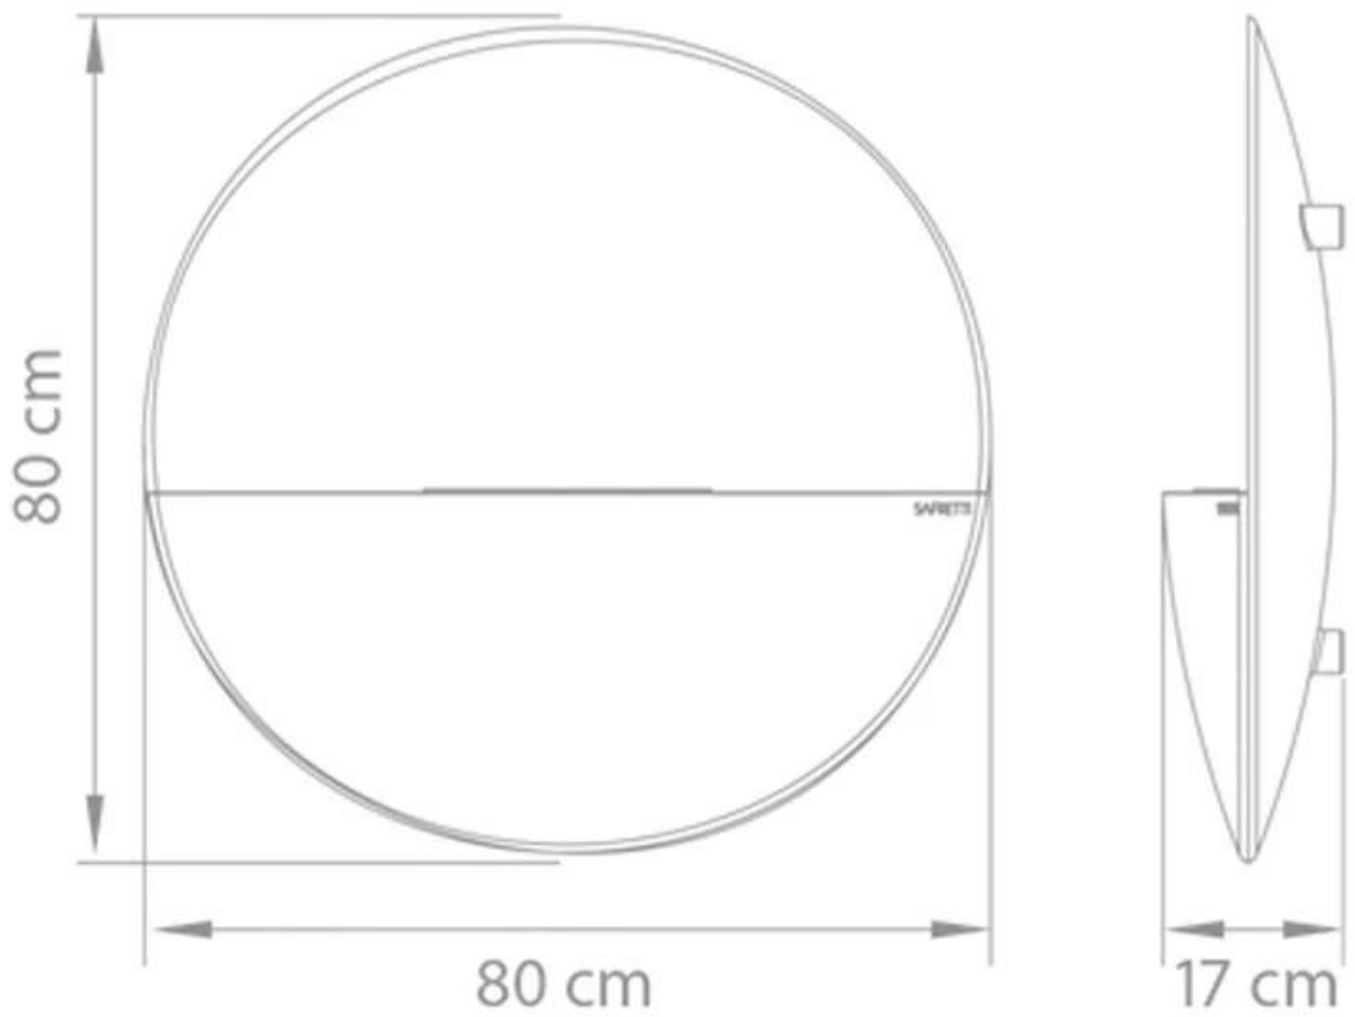

Prometheus RG & RB
Weight: 15 kg