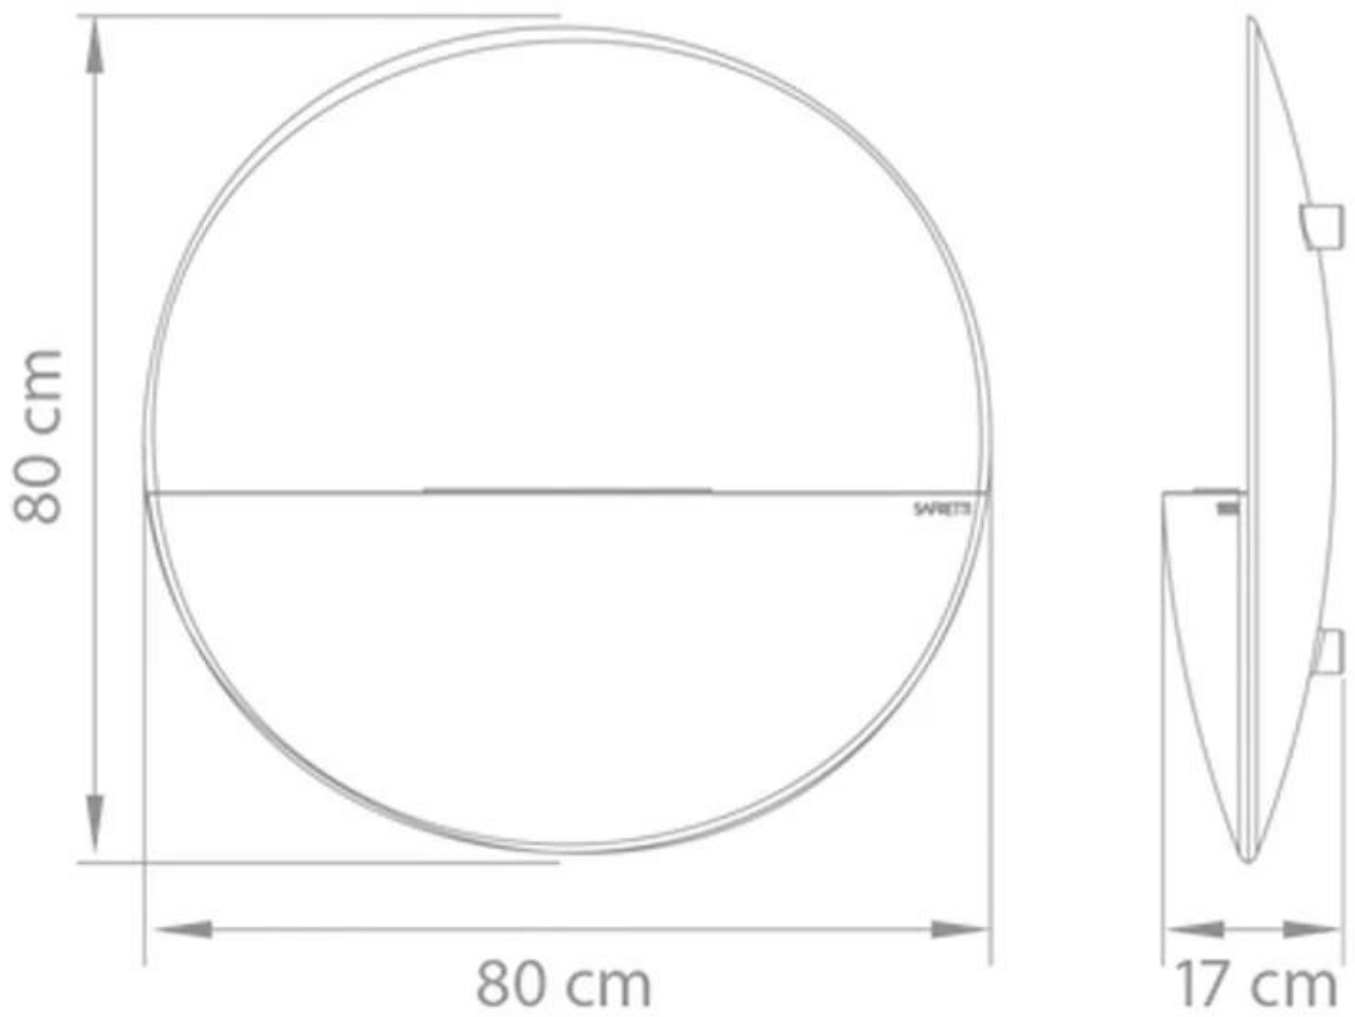

SAFRETTI PROMETHEUS RB - BLACK

BIO-60-224

Wall hanging bio fireplace from Safretti. Round design produced of aluminium and powder coated.

TECHNICAL SPECIFICATIONS

Burner

Flame length	30 cm
Capacity	2 Litres
Burn time	8 hours

Type

Producttype	Wall-mounted Bioethanol Fireplace
Brand	Safretti
Designer	Frans Schrofer

Appearance

Colour	Grey
--------	------

Size

Height	80 cm
Depth	17 cm
Diameter	80 cm
Weight	15 kg

Prometheus RG & RB
Weight: 15 kg