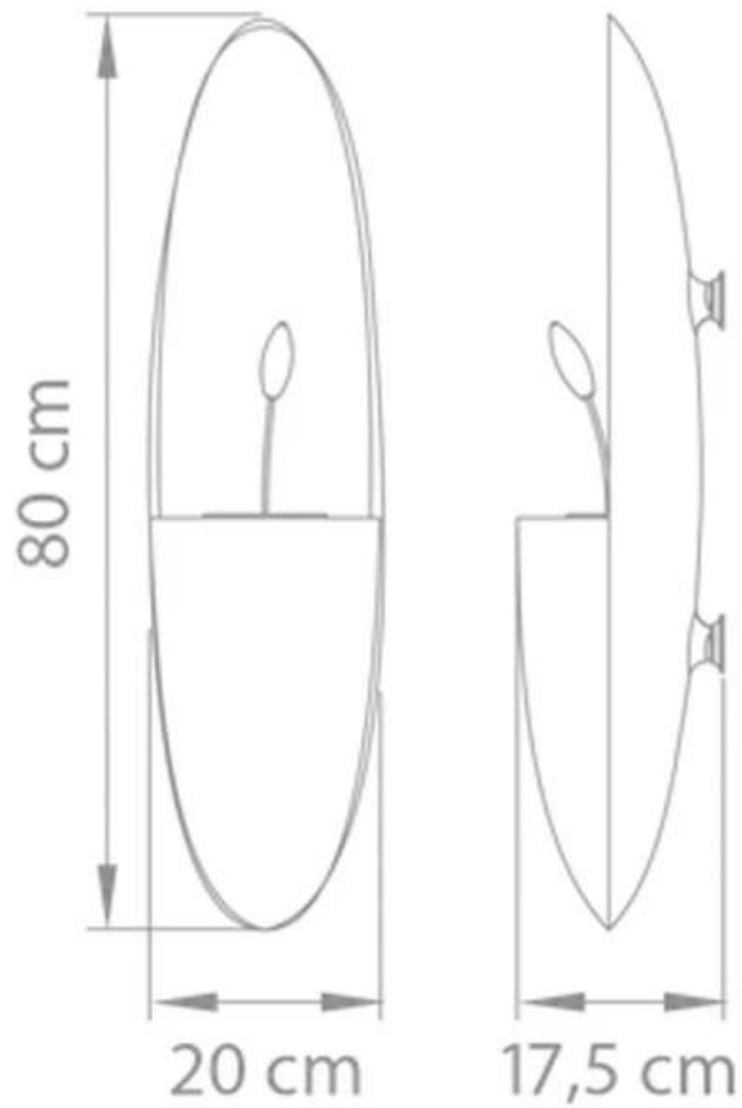

SAFRETTI PROMETHEUS PG - GREY

BIO-60-227

Safretti Prometheus PG wall hanging bio fireplace in grey.

TECHNICAL SPECIFICATIONS

Burner

Heat output (max)	2 kW
Adjustable flame	No
Control	Manual
Capacity	1.7 Litres
Requires electricity	No
Burn time	10 hours

Type

Producttype	Wall-mounted Bioethanol Fireplace
Brand	Safretti

Appearance

Colour	Grey
--------	------

Size

Height	80 cm
Length/Width	20 cm
Depth	17,5 cm
Weight	12 kg

Prometheus PG & PB
Weight: 12 kg