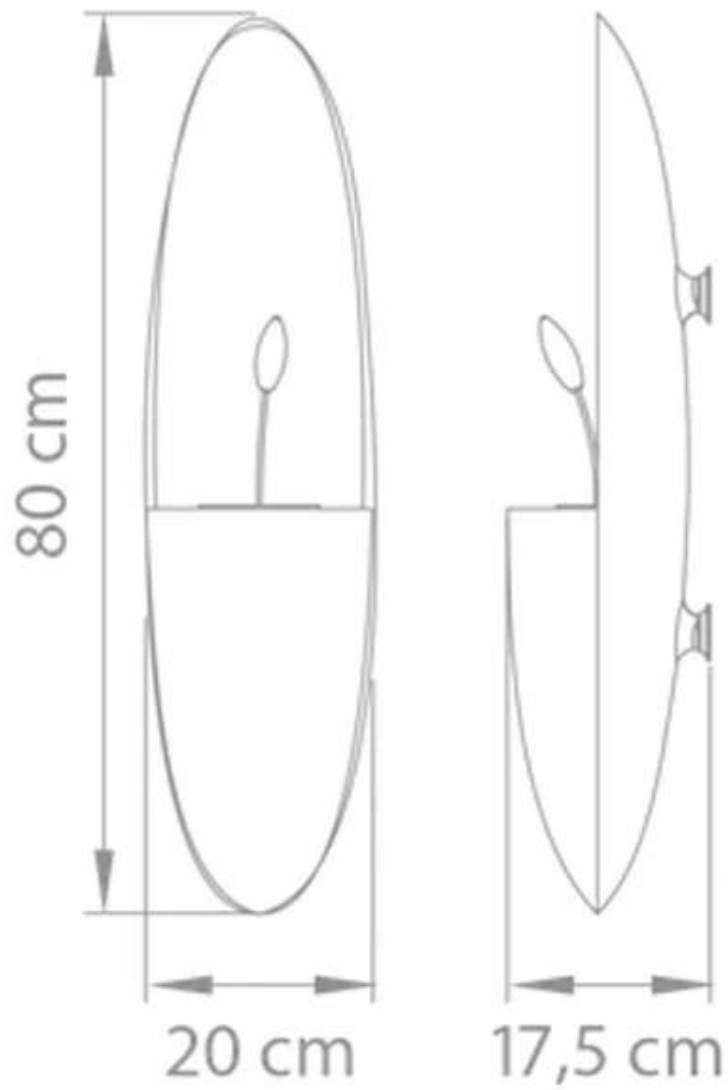

SAFRETTI PROMETHEUS PB - BLACK

BIO-60-226

Prometheus PB wall hanging bioethanol fireplace from Safretti.

TECHNICAL SPECIFICATIONS

Burner

Requires electricity	No
Burn time	10 hours
Heat output (max)	2 kW
Capacity	1.7 Litres

Type

Producttype	Wall-mounted Bioethanol Fireplace
Brand	Safretti

Appearance

Colour	Black
--------	-------

Size

Height	80 cm
Length/Width	20 cm
Depth	17,5 cm

Prometheus PG & PB
Weight: 12 kg