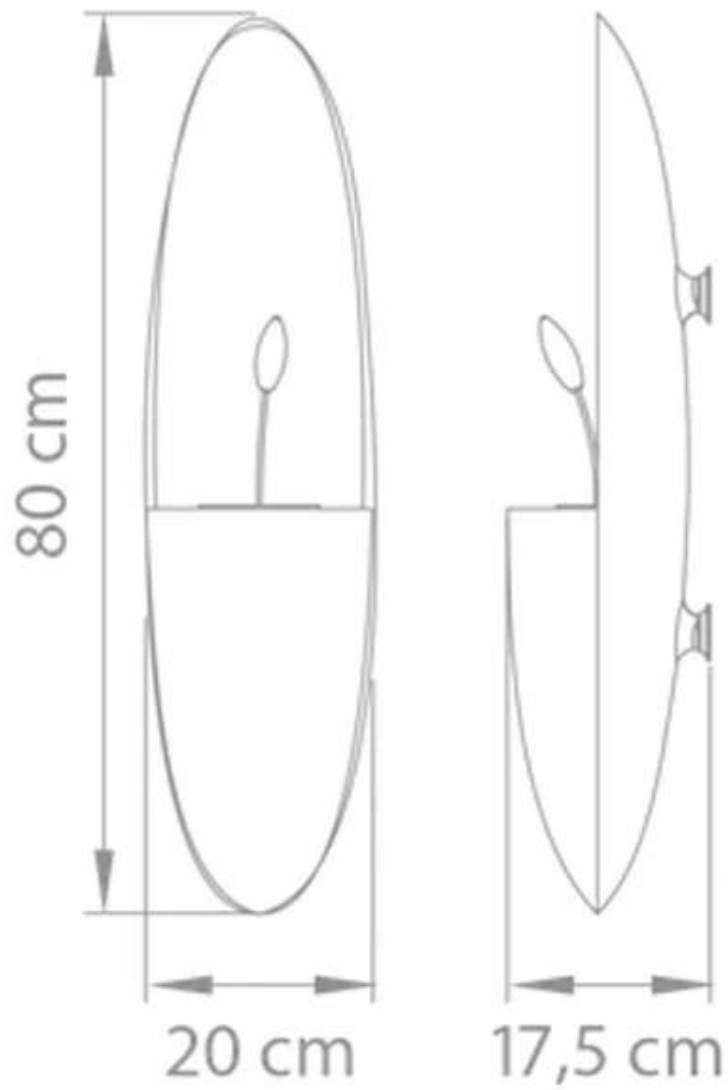

SAFRETTI PROMETHEUS PB - BLACK

BIO-60-226

Prometheus PB wall hanging bioethanol fireplace from Safretti.

TECHNICAL SPECIFICATIONS

Appearance

Colour	Black
--------	-------

Burner

Burn time	10 hours
Capacity	1.7 Litres
Heat output (max)	2 kW
Requires electricity	No

Size

Depth	17,5 cm
Height	80 cm
Length/Width	20 cm

Type

Brand	Safretti
Producttype	Wall-mounted Bioethanol Fireplace

Prometheus PG & PB
Weight: 12 kg