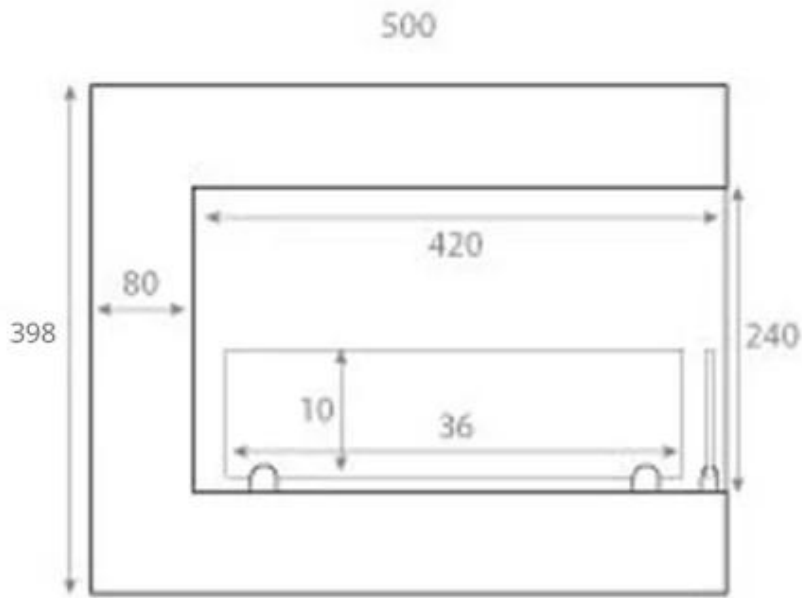

Type

Producttype	Corner Built-in Bioethanol Fireplace
Brand	ScandiFlames
Flame view	Front
Flame view	46
Use	Indoor
Warranty	2 years

Appearance

Materials	Steel
Colour	Black
Glas included	Yes

Size

Length/Width	50 cm
Height	40 cm
Depth	30 cm
Weight	12 kg

Front

Right

Back

Left