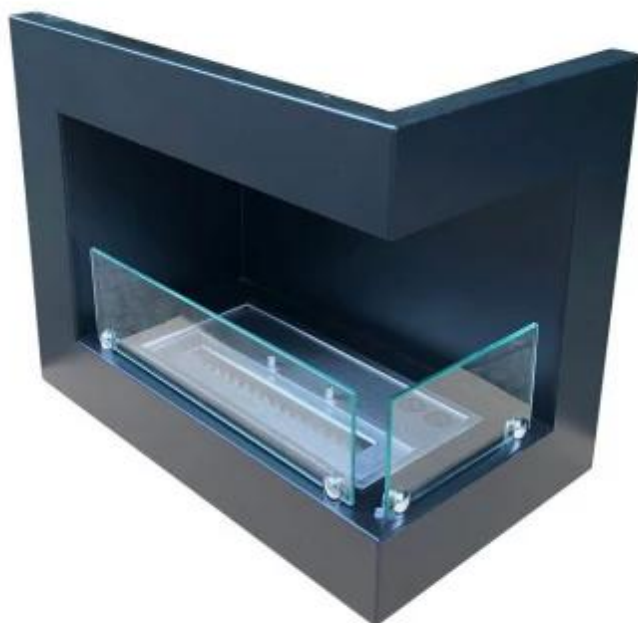

INSERT FOR BIO FIREPLACE - RIGHT-SIDED

BIO-30-017R

This ScandiFlames 50 cm right corner fireplace is a compact bioethanol fireplace designed for corner wall installation. With a 1.5-liter burner, it offers vibrant flames for up to 6 hours without the need for electricity or a chimney. The black finish and wide frame provide a refined and stylish look, perfect for modern interiors. The fireplace includes two safety glasses, making it safe for families with children and pets. The natural flames create a deep and cosy ambiance, enhancing the atmosphere in any room.

Type

Producttype	Corner Built-in Bioethanol Fireplace
Brand	ScandiFlames
Flame view	Front
Flame view	46
Use	Indoor
Warranty	2 years

Appearance

Materials	Steel
Colour	Black
Glas included	Yes

Size

Length/Width	50 cm
Height	40 cm
Depth	30 cm
Weight	12 kg