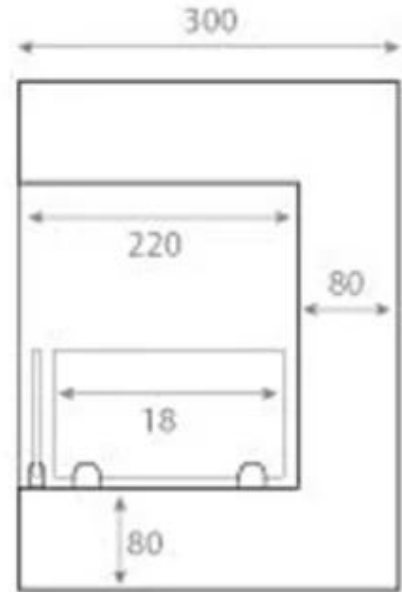

Type

Producttype	Corner Built-in Bioethanol Fireplace
Brand	ScandiFlames
Flame view	Front
Flame view	46
Use	Indoor
Warranty	2 years

Appearance

Materials	Steel
Colour	Black
Glas included	Yes

Size

Length/Width	50 cm
Height	40 cm
Depth	30 cm
Weight	12 kg

Front

Right

Back

Left