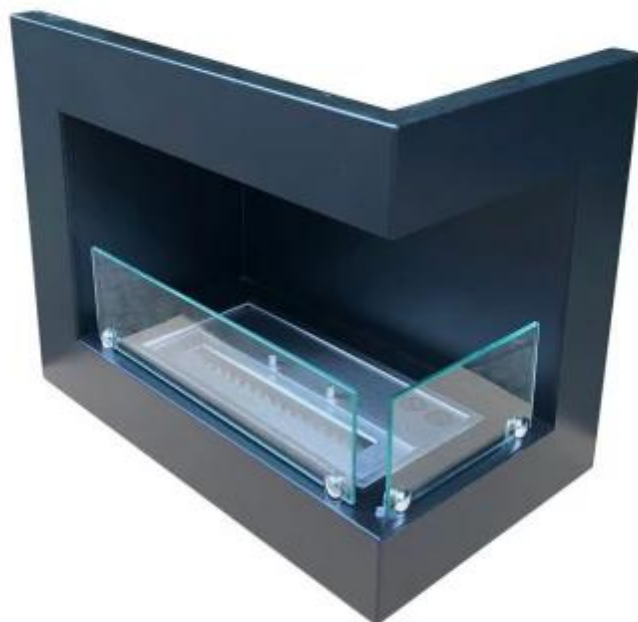

INSERT FOR BIO FIREPLACE - RIGHT-SIDED

BIO-30-017R

Built-in bioethanol fireplace for mounting in the corner of a wall. Right side-orientation.

TECHNICAL SPECIFICATIONS

Appearance

Colour	Black
Glas included	Yes
Materials	Steel

Size

Depth	30 cm
Height	40 cm
Length/Width	50 cm
Weight	12 kg

Type

Brand	ScandiFlames
-------	--------------

Type

Flame view	46
Flame view	Front

Type

Producttype	Corner Built-in Bioethanol Fireplace
-------------	--------------------------------------