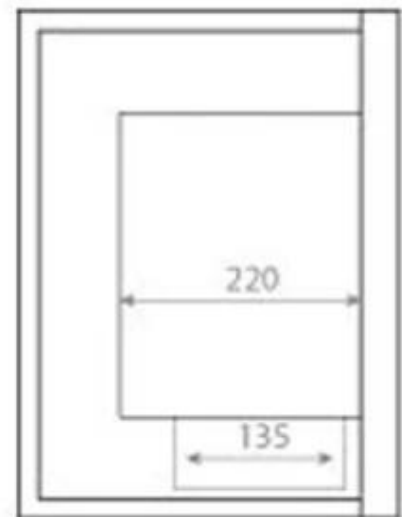

Type

Producttype	Corner Built-in Bioethanol Fireplace
Brand	ScandiFlames
Flame view	Front
Flame view	46
Use	Indoor
Warranty	2 years

Appearance

Materials	Steel
Colour	Black
Glas included	Yes

Size

Length/Width	50 cm
Height	40 cm
Depth	30 cm
Weight	12 kg

Front

Right

Back

Left