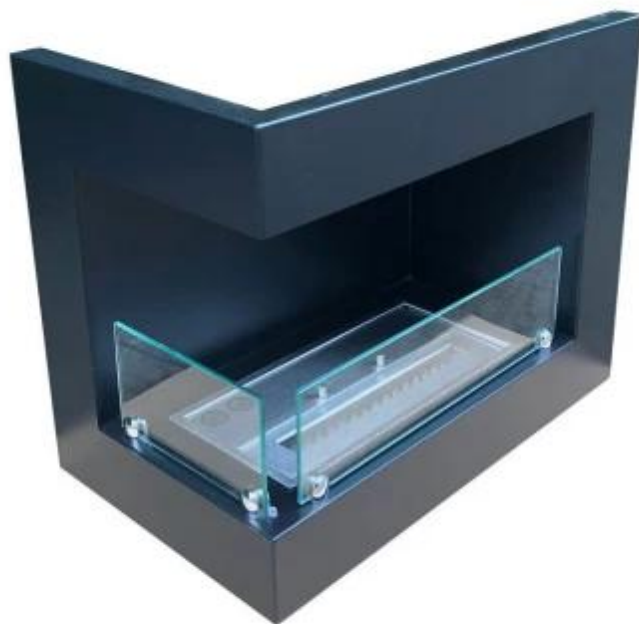

INSERT FOR BIO FIREPLACE - LEFT-SIDED

BIO-30-017L

Built-in bioethanol fireplace for mounting in the corner of a wall. Left side-orientation.

TECHNICAL SPECIFICATIONS

Appearance

Colour	Black
Glas included	Yes
Materials	Steel

Burner

Adjustable	Yes
Burn time	6 hours
Burner type	1.5 Litre Deluxe
Capacity	1.5 Litres
Control	Manual
Flame length	24 cm
Flue/chimney	Not required
Fuel	Bioethanol
Heat output (max)	2,2 kW
Minimum room size	45 m³
Recommended air change rate	1
Remote control	No
Requires electricity	No
Usage	0.25 L/h

Size

Depth	30 cm
Height	40 cm
Length/Width	50 cm
Weight	12 kg

Type

Brand	ScandiFlames

Type

Flame view	Front
Flame view	Left side

Type

Producttype	Corner Built-in Bioethanol Fireplace